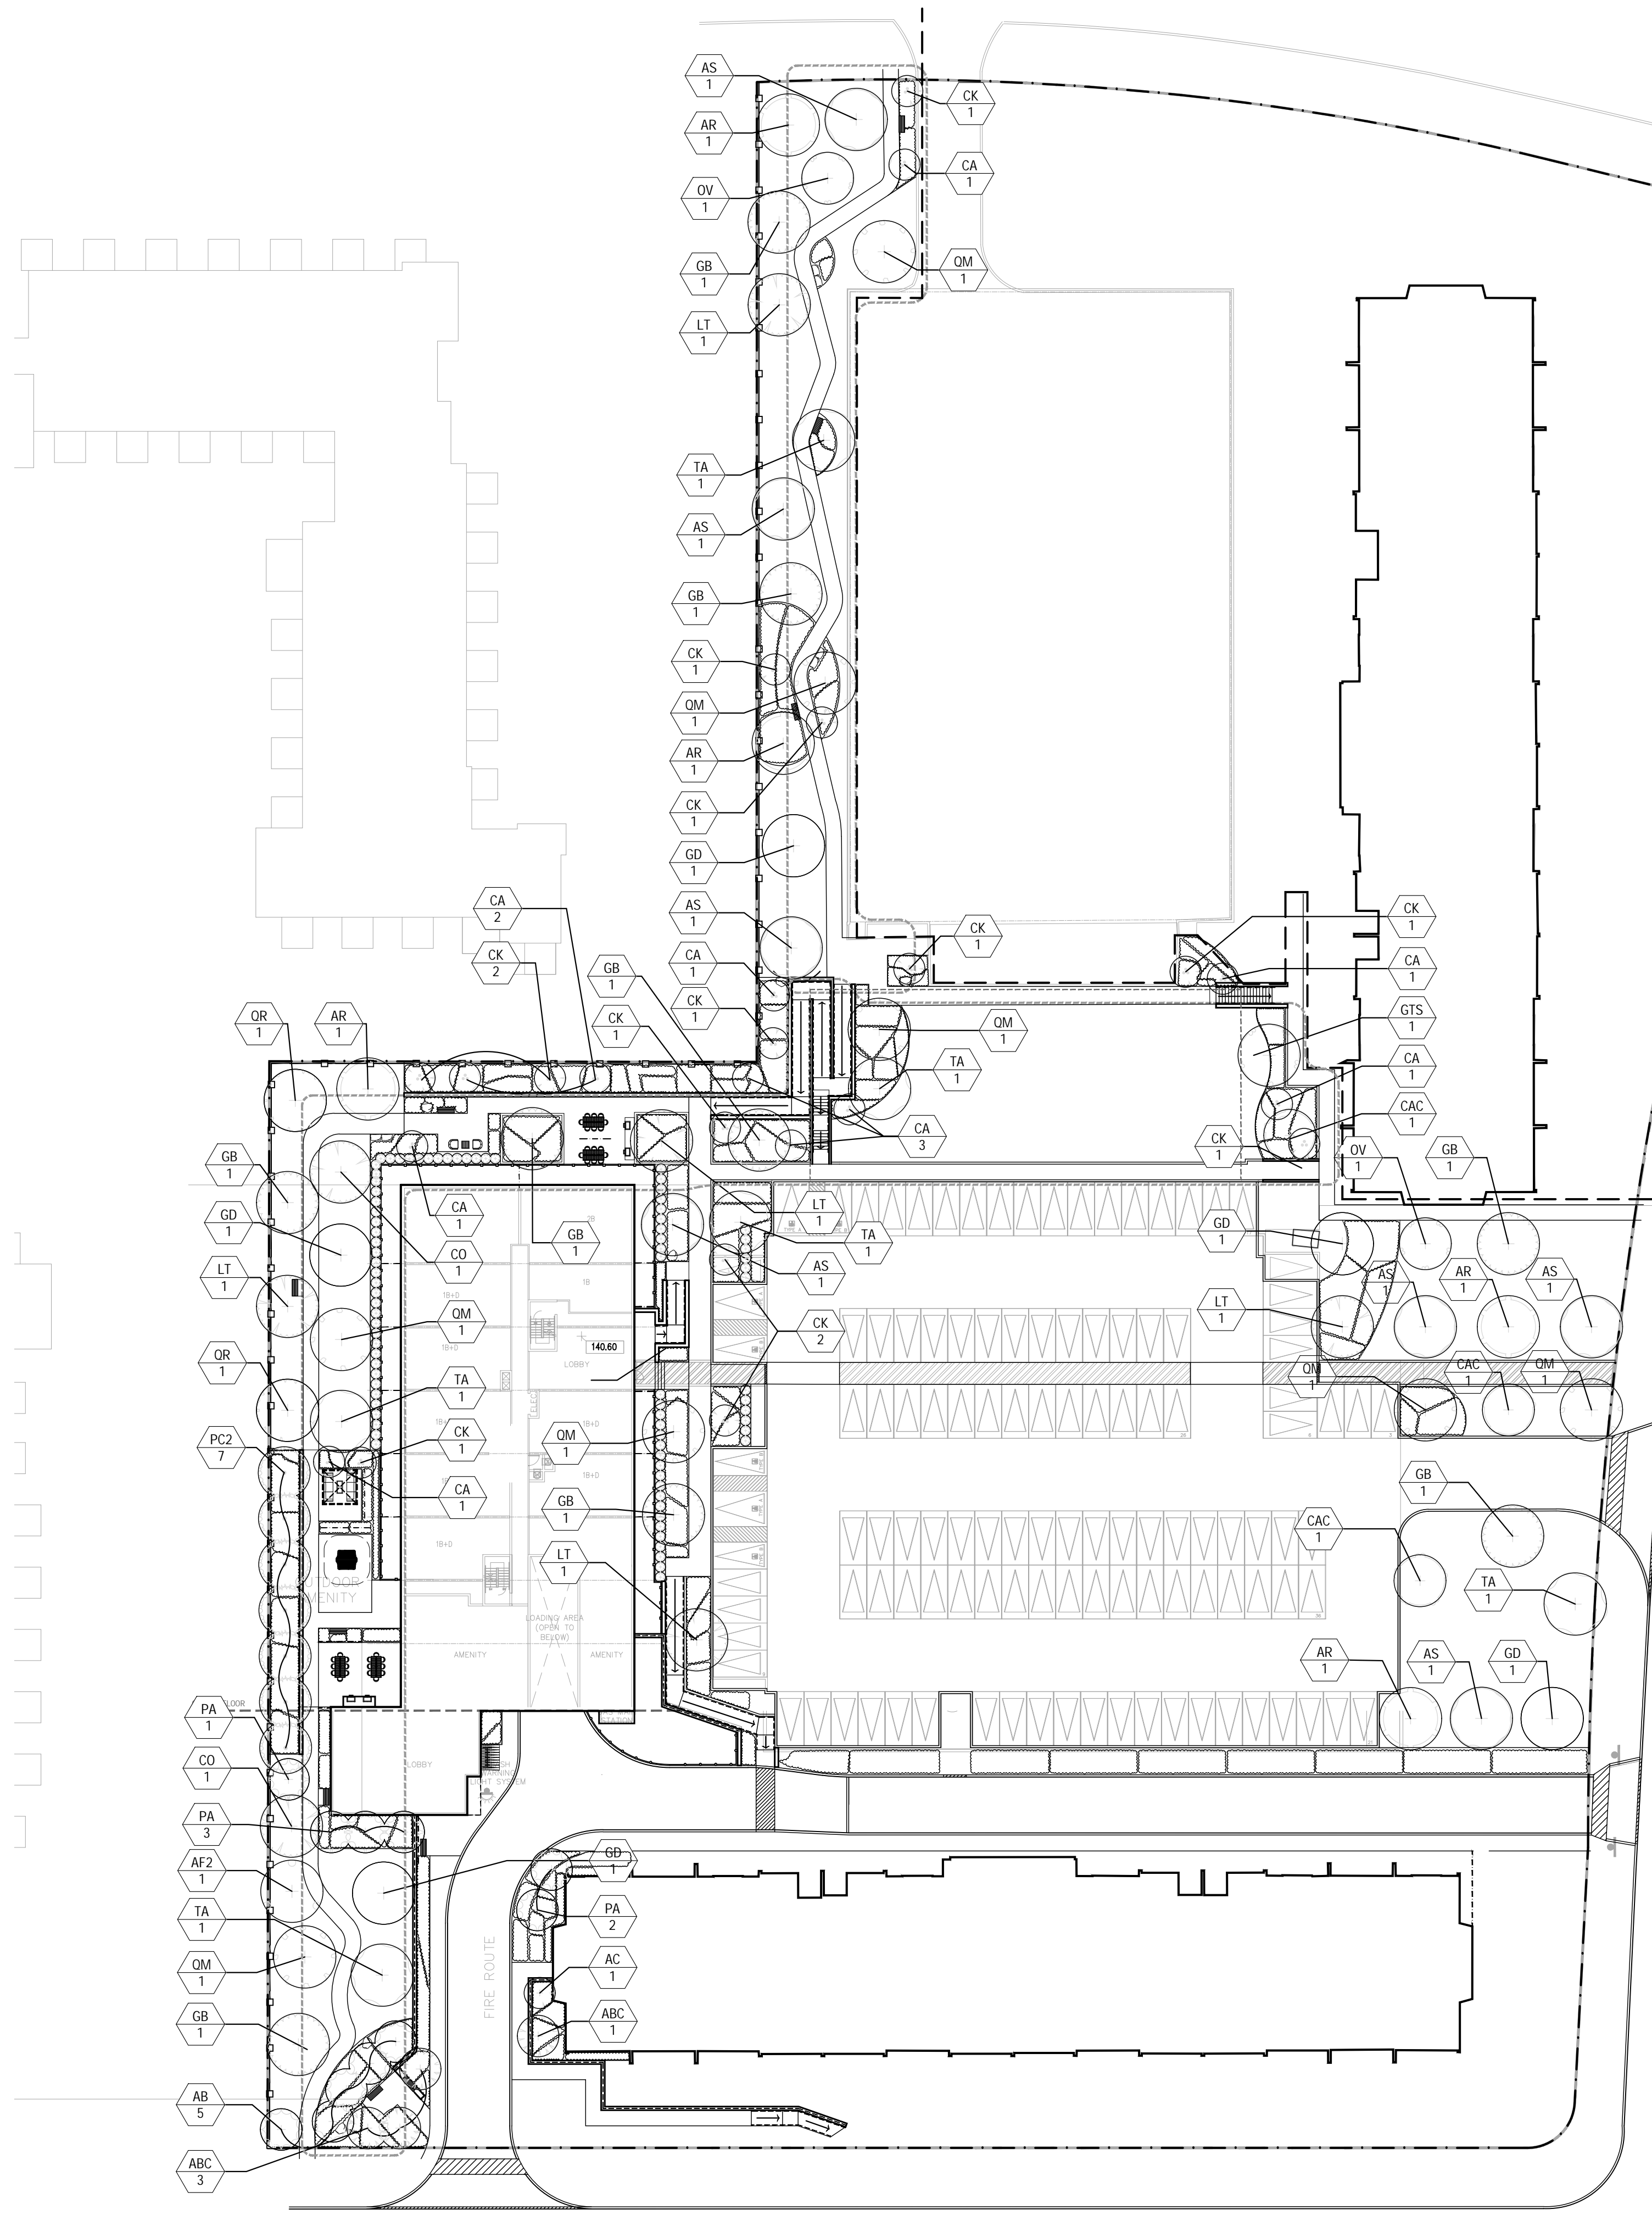

NOT FOR TENDER
NOT FOR CONSTRUCTION

*ALL PROPOSED TREES WILL COUNT TOWARDS REQUIRED REPLACEMENT TREES FOR ALL TREES REMOVED. REFER TO ARBORIST REPORT. 77 DECIDUOUS AND CONIFEROUS TREES ARE PROPOSED.

*FULL PLANTING PLAN SHOWING SHRUB AND HERBACEOUS PLANTING TO BE PROVIDED AT SPA

REV	DATE	DESCRIPTION	INITIAL
3	MAY 15, 2024	Iss. for ZBA	RH
2	OCT 26, 2023	Iss. for ZBA	RH
1	DEC. 02, 2022	Iss. for ZBA	RH

Ground Floor Master Planting Plan

DRAWN BY: RH
CHECKED BY: JWV
PRINT DATE: May 23, 2024