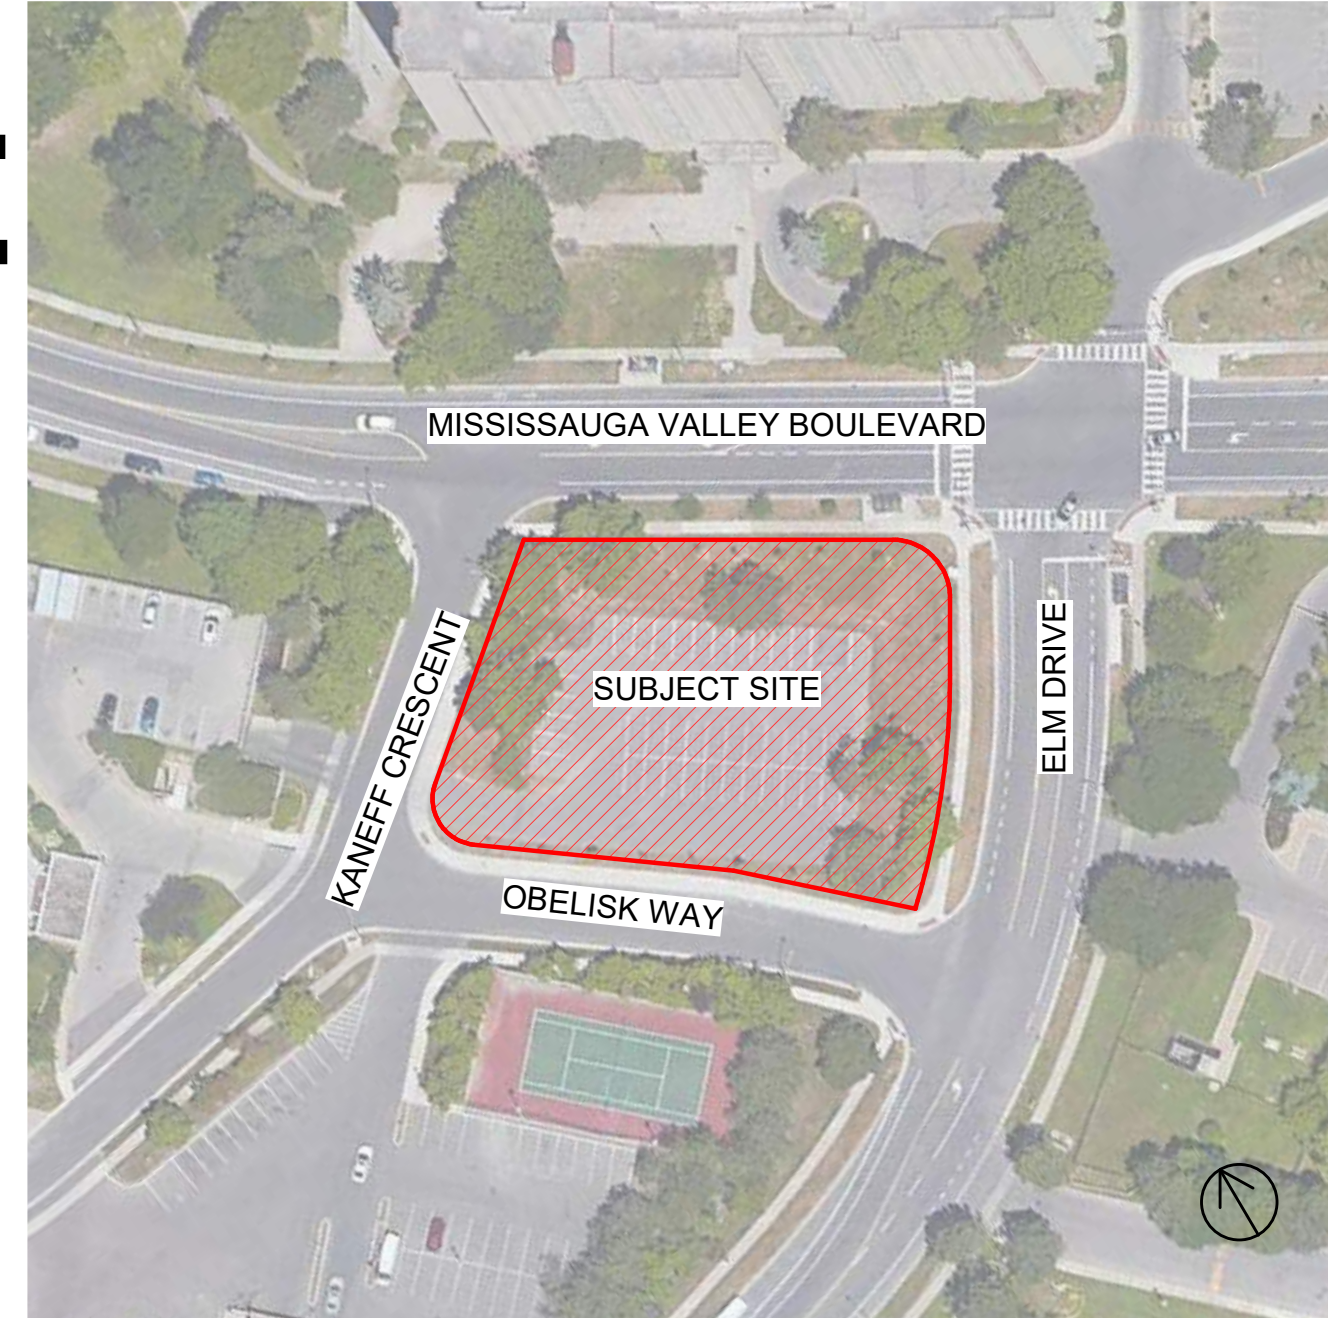

PROPOSED RESIDENTIAL DEVELOPMENT

**Kaneff Crescent and Mississauga Valley Boulevard,
Mississauga, ON
City File NO. OZ 20/070**

16.286SPA

**TURNER
FLEISCHER**

67 Lesmill Road, Toronto, ON, M3B 2T8
turnerfleischer.com

**Issued for Rezoning Submission
JUNE 8, 2023**

Glen Schnarr & Associates INC.

Planning Consultant
700 - 10 Kingsbridge Garden Circle
Mississauga, Ontario, L5R 3K6
Contact: Mark Condello
Phone Number: 905-568-8888

Baker Turner inc.

Landscape Architects
8501 Mississauga Road, Suite 300
Mississauga, Ontario, L6Y 5G8
Contact: Michael Thistle
Phone Number: 905-453-9398
Email: michael.t@bakerturner.com

Urbantech Consulting

Civil Engineers
760 14th Avenue, Suite 301
Markham, Ontario, L3R 3T7
Contact: Rob Merwin
Phone Number: 905-829-8818
Email: merwin@urbantech.com

Tarasick McMillan Kubicki Limited

Survey
4181 Sladeview Crescent, Unit 42
Mississauga Ontario, L5L 5R2
Contact: Borys Kubicki
Phone Number: 905-569-8849
Email: tmcm@bellnet.ca