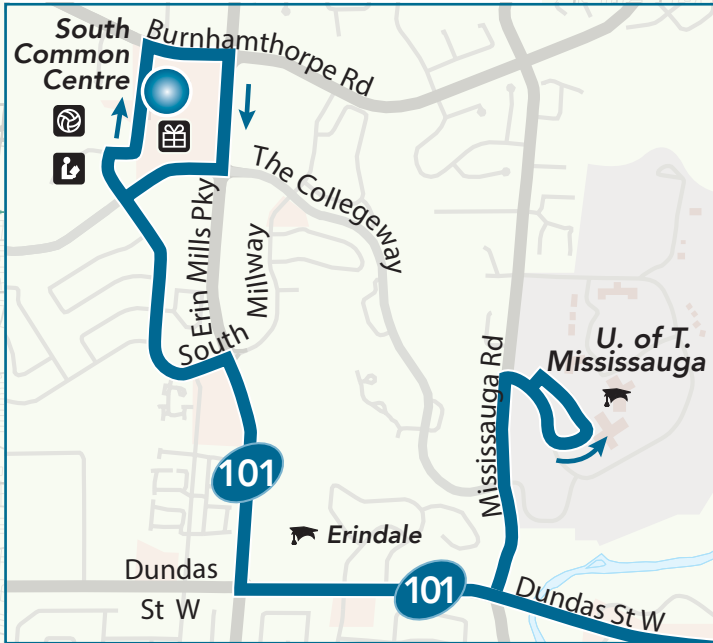

101

Dundas Express

Express Route
Monday to Saturday

Eastbound to Kipling Bus Terminal
Westbound to South Common Centre

South Common & U. of T. Service

Service Legend

- MiExpress Route
- Monday-Saturday
- All Day Service

Legend

- | | | |
|------------------------------------|--------------------|------------------|
| Terminal | TTC Subway Station | Library |
| Transitway Station | GO Train Station | Community Centre |
| High School, University or College | Hospital | Shopping Centre |