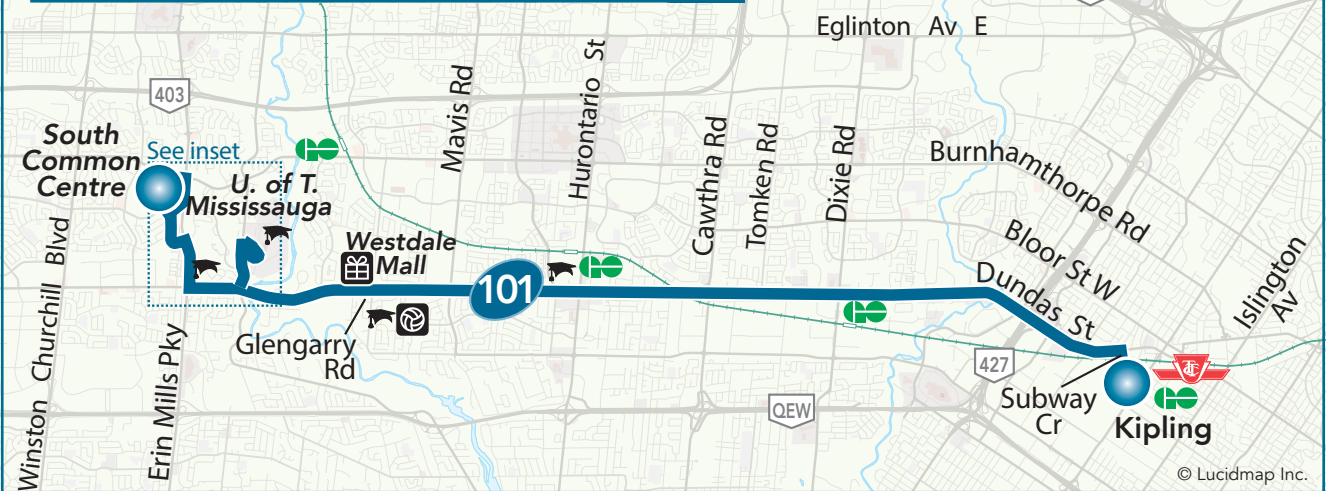

101

Dundas Express

Express Route
Monday to Saturday

Eastbound to Kipling Bus Terminal
Westbound to South Common Centre

South Common & U. of T. Service

Service Legend

- MiExpress Route
- Monday-Saturday
- All Day Service

Legend

- | | | |
|------------------------------------|--------------------|------------------|
| Terminal | TTC Subway Station | Library |
| Transitway Station | GO Train Station | Community Centre |
| High School, University or College | Hospital | Shopping Centre |