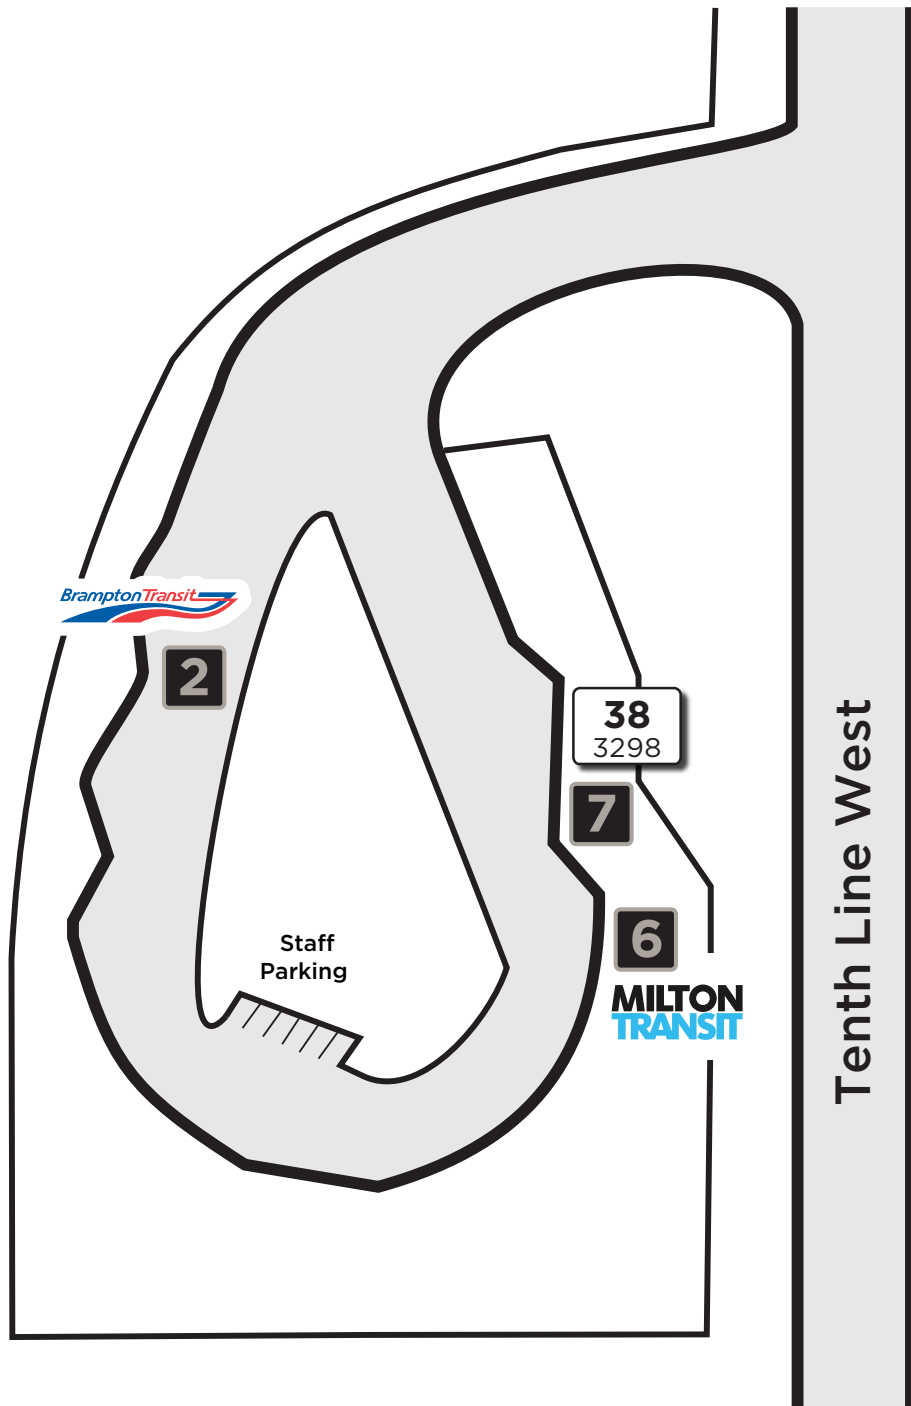

Lisgar GO

Map not to scale

Legend

Route # — **38**
Bus stop # — 3298

Platform Number

Effective: July 1, 2024