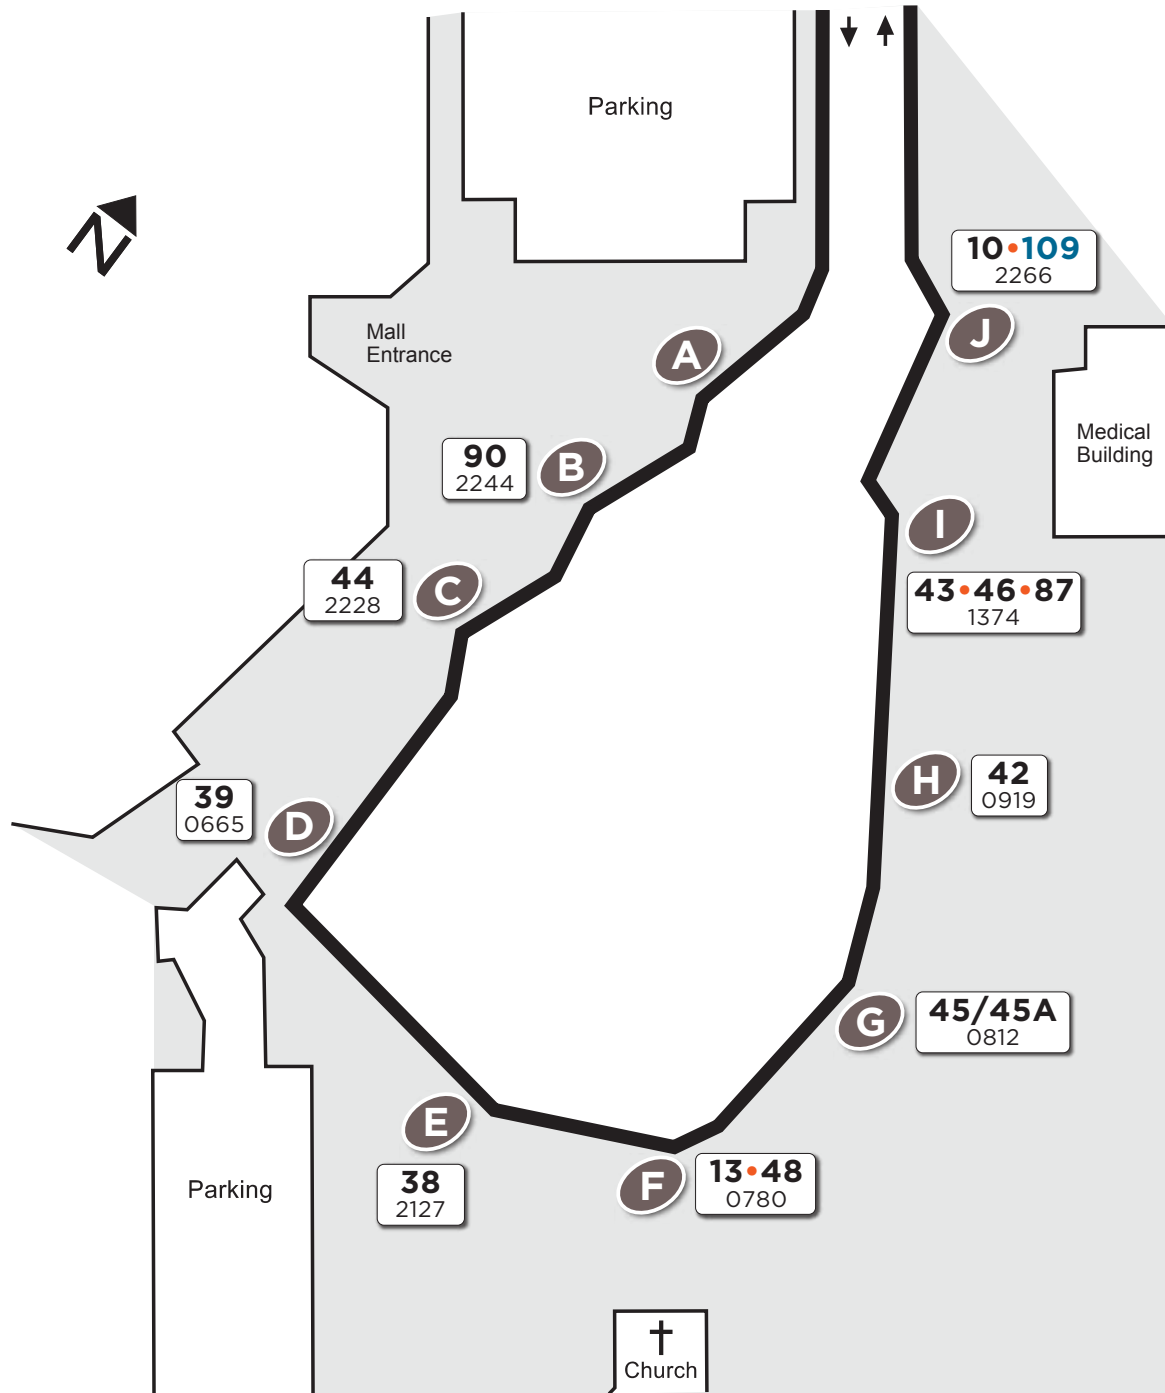

Meadowvale Town Centre

Map not to scale

Legend

mi local Route # **44**
Bus stop # 2228

mi express Route # **109**
Bus stop # 2266

Platform Letter **A**

Effective: July 1, 2024