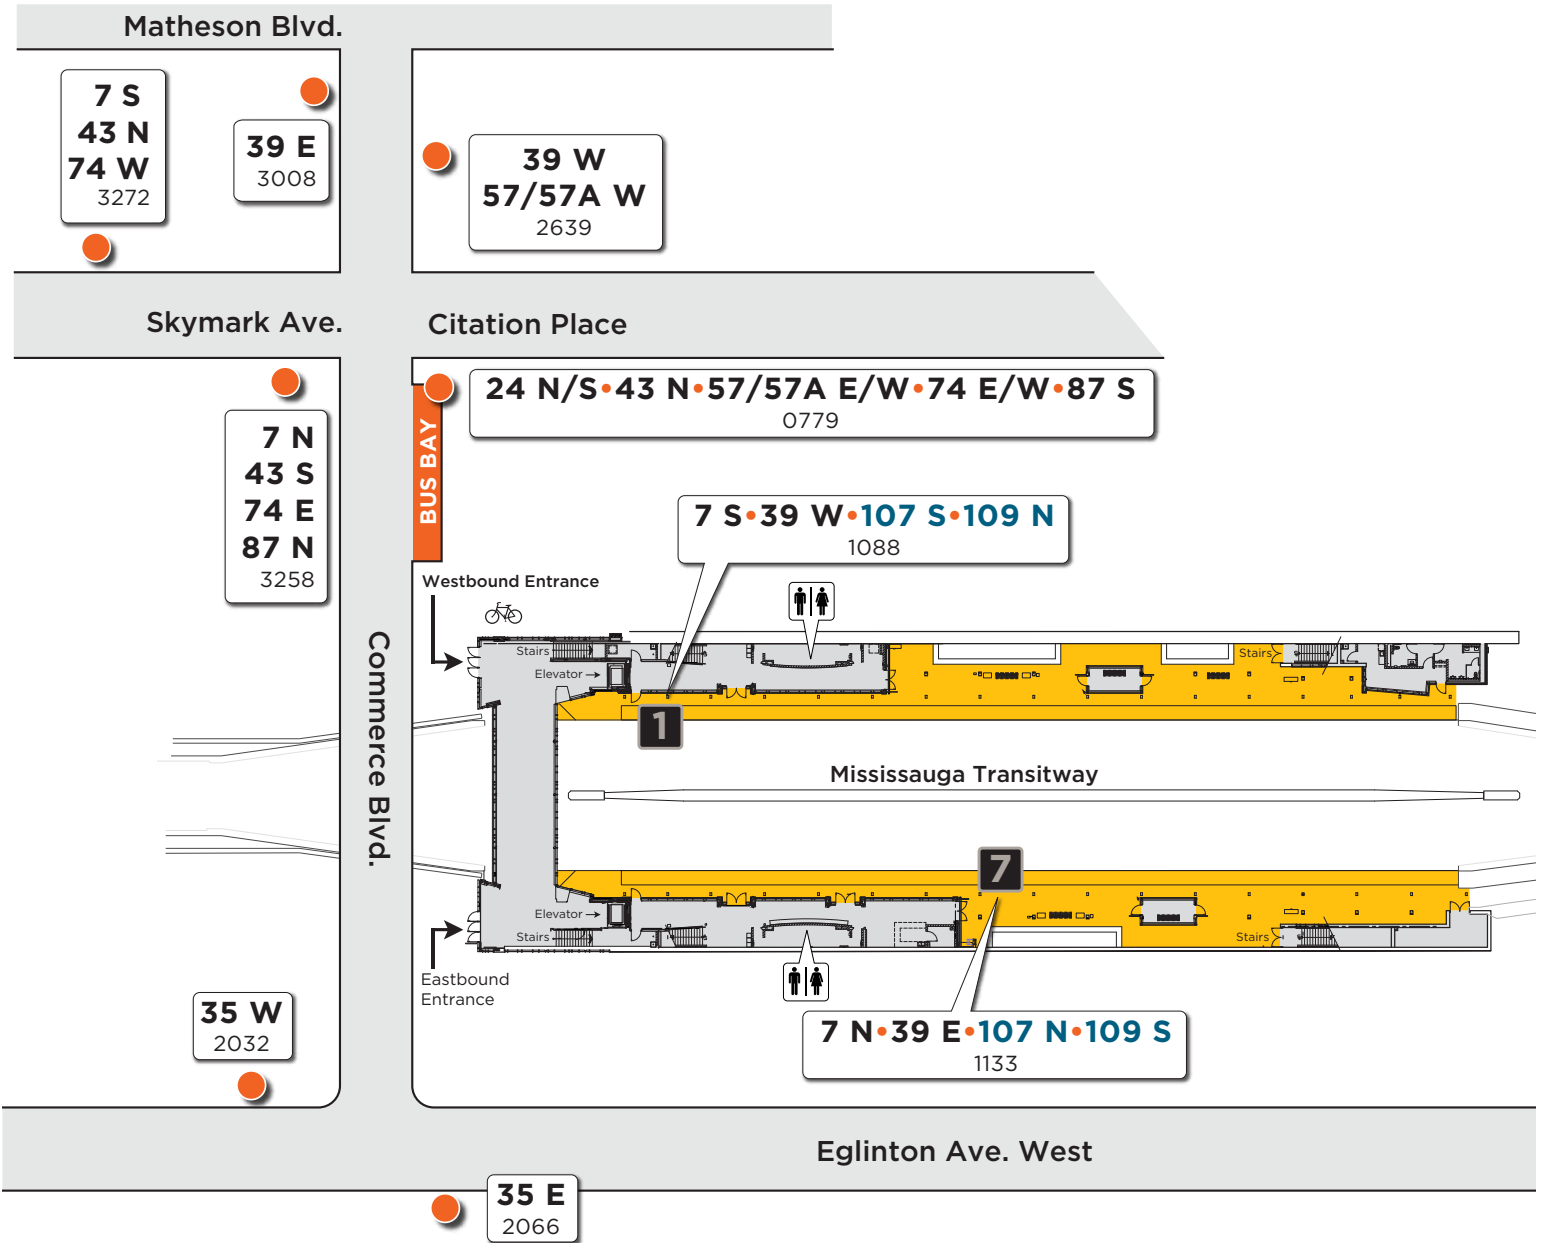

Renforth Station

Map not to scale

Legend

Route # **87 N**
Bus stop # 3258

Route # **109 S**
Bus stop # 1133

Platform Number

Platform

Enclosed Area

Bus Stop Marker

Effective: July 1, 2024