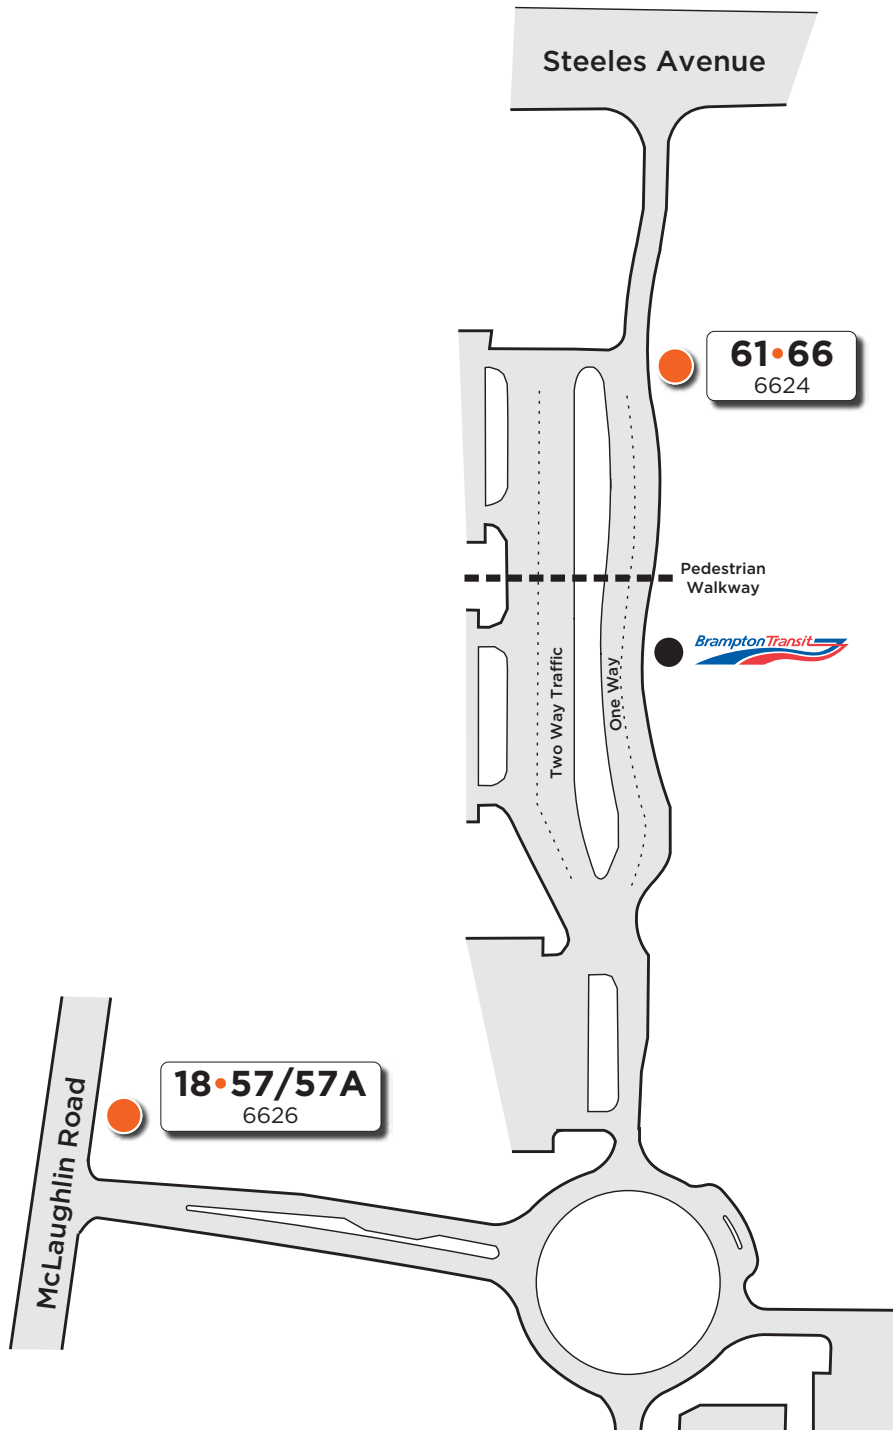

Sheridan College (Davis Campus)

Map not to scale

Route # — **61**
Bus stop # — 6624

Bus Stop Marker

Effective: July 1, 2024