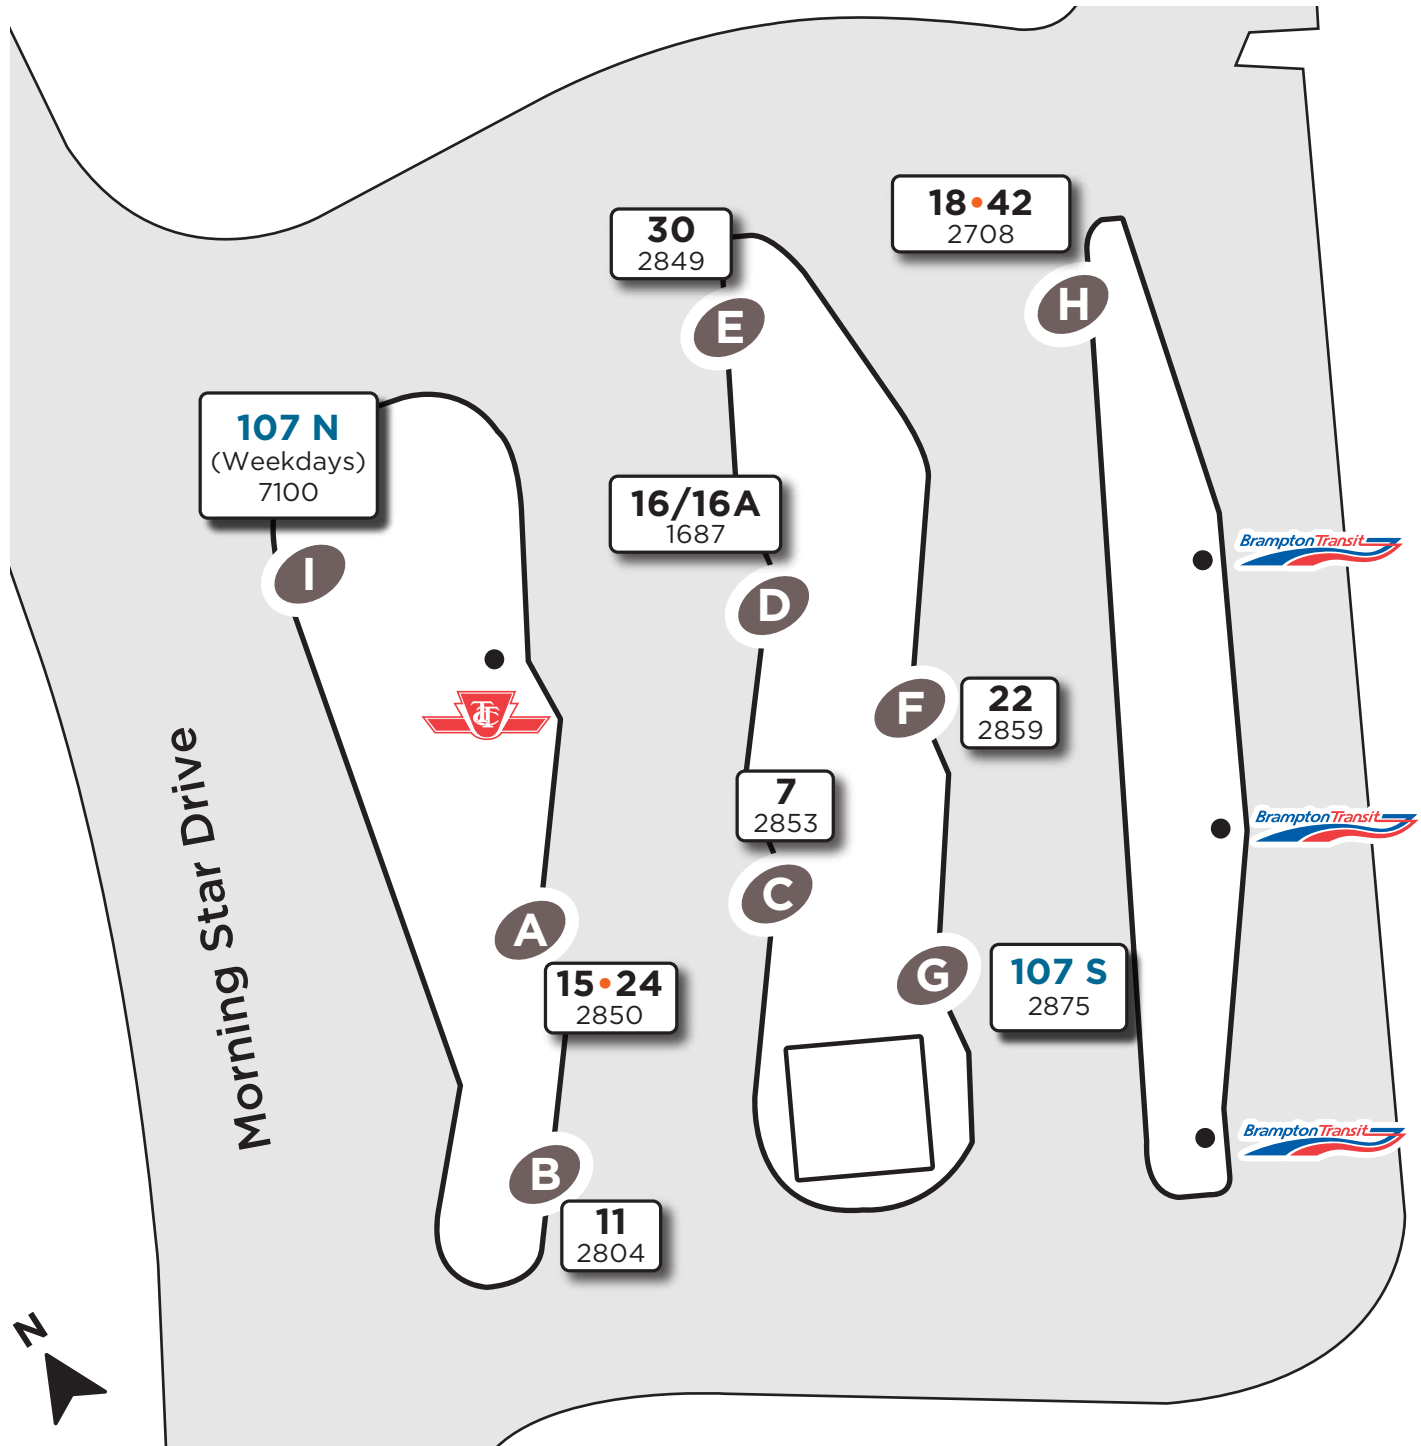

Westwood Square Transit Terminal

Map not to scale

Legend

Route # — **30**
Bus stop # — 2849

Route # — **107 N**
(Weekdays)
Bus stop # — 7100

Platform Letter

Effective: July 1, 2024