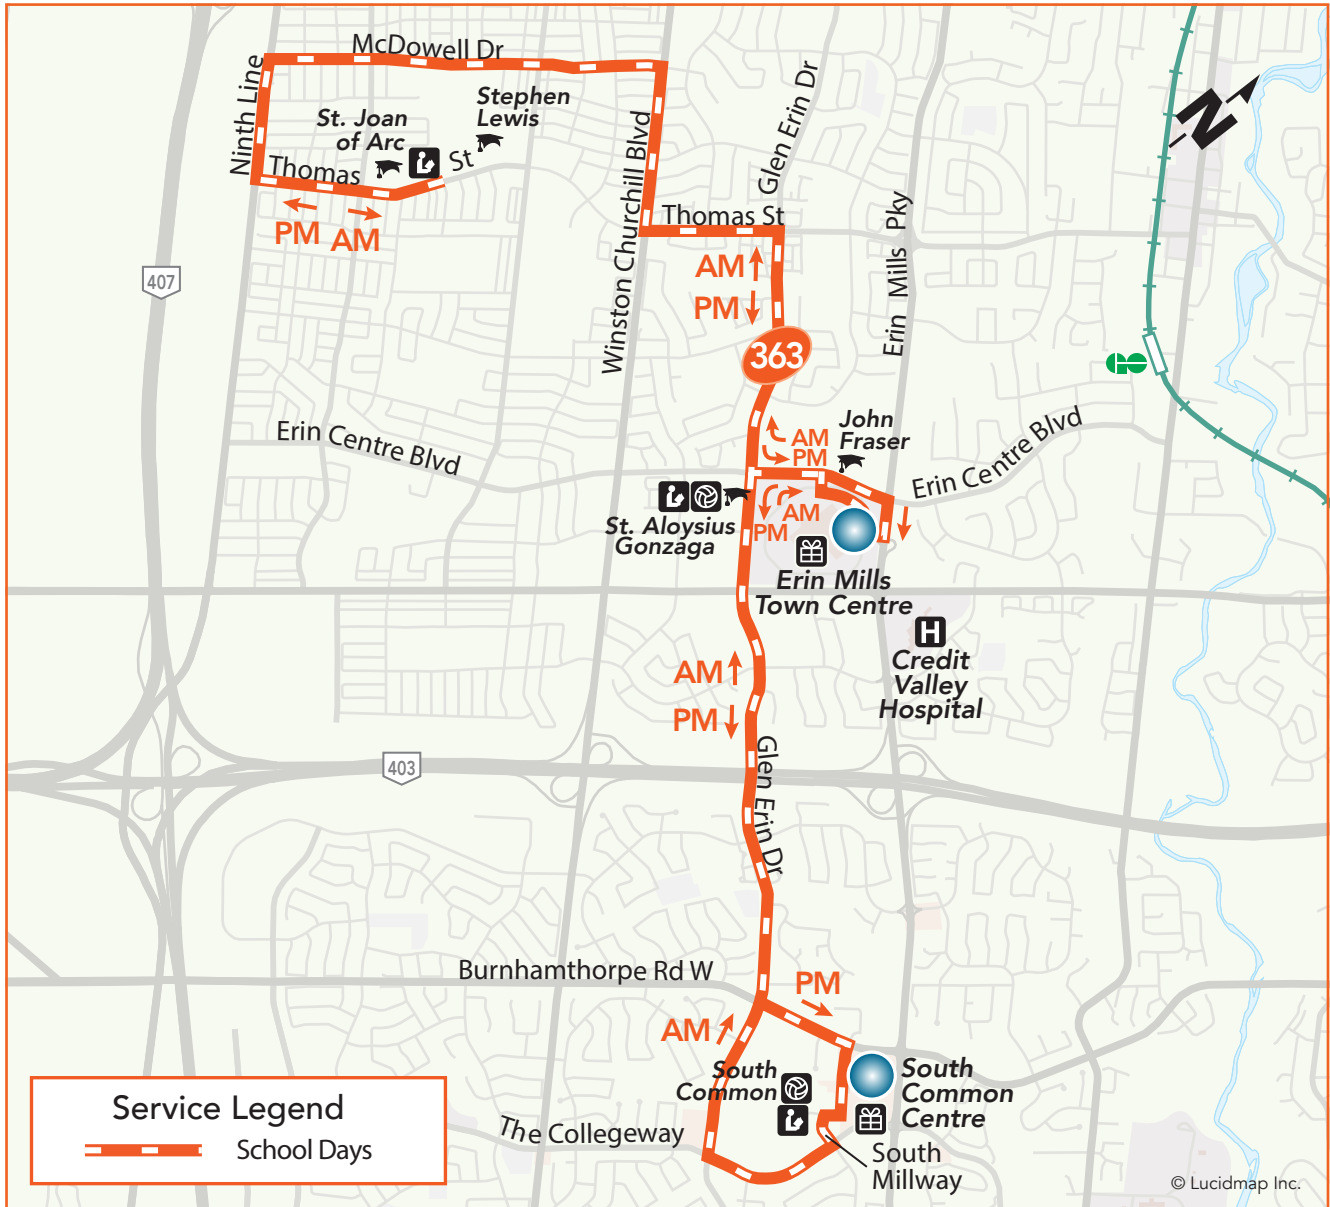

363

Stephen Lewis SS

Summer School Route
Monday to Friday

North (AM) to Stephen Lewis Secondary School
South (PM) to South Common Centre

Legend

- | | | |
|------------------------------------|--------------------|------------------|
| Terminal | TTC Subway Station | Library |
| Transitway Station | GO Train Station | Community Centre |
| High School, University or College | Hospital | Shopping Centre |

Effective: July 2-29, 2024