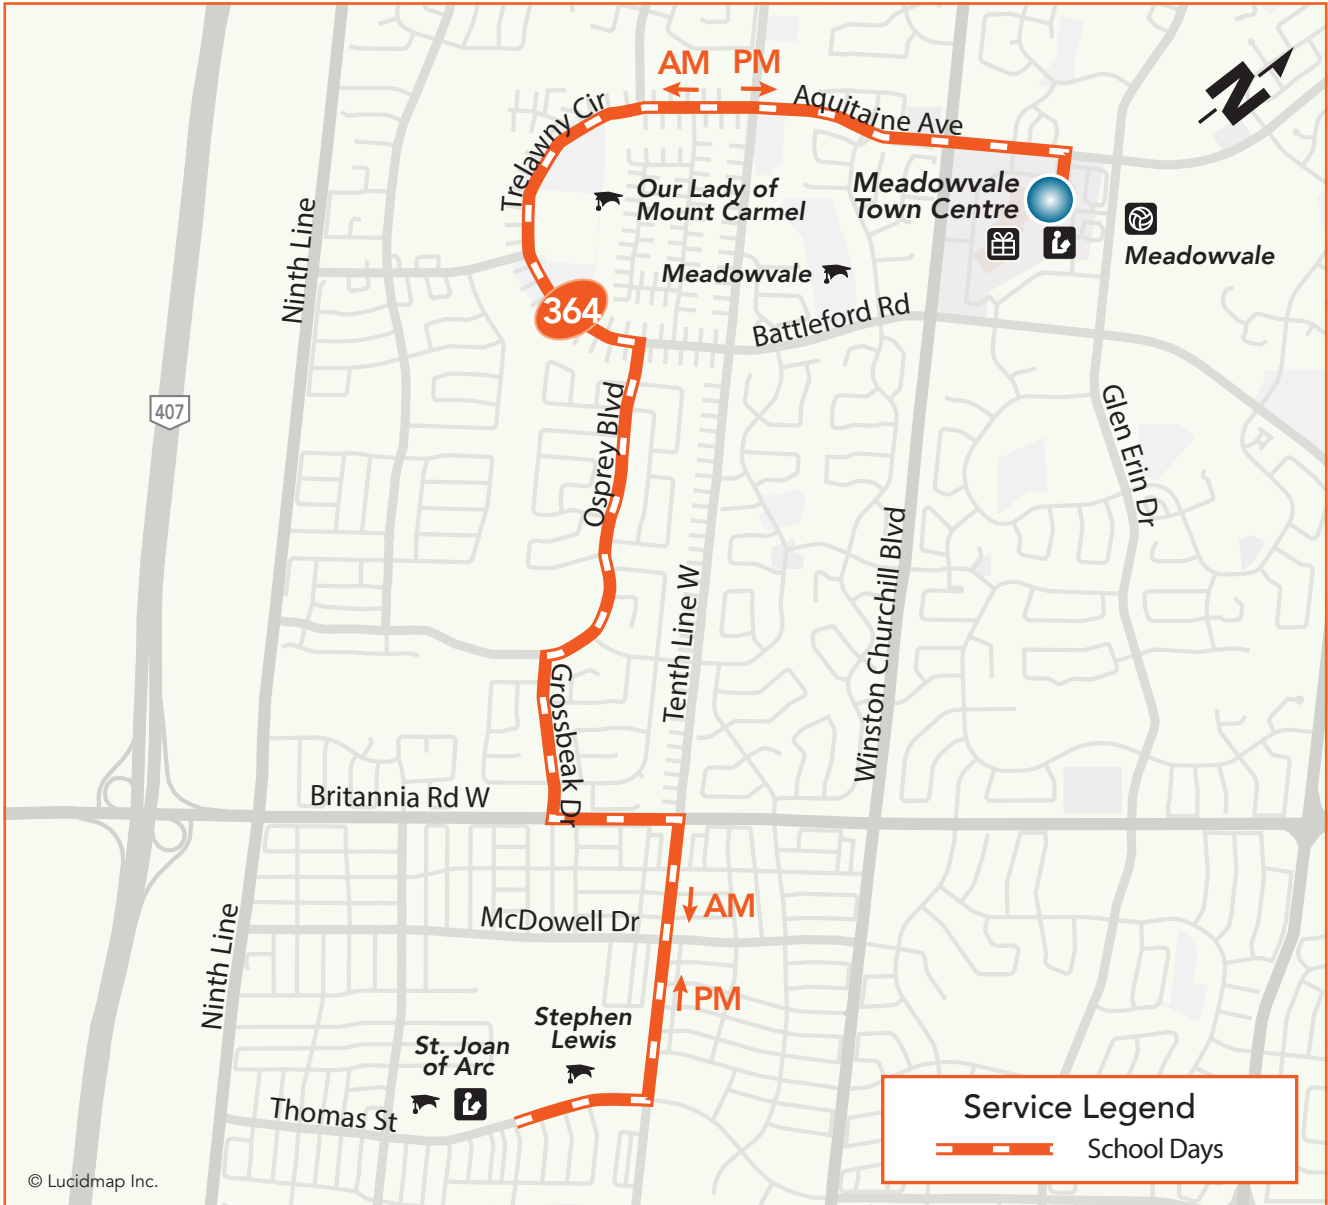

364

Stephen Lewis SS

Summer School Route
Monday to Friday

South (AM) to Stephen Lewis Secondary School
North (PM) to Meadowvale Town Centre

Legend

- | | | |
|------------------------------------|--------------------|------------------|
| Terminal | TTC Subway Station | Library |
| Transitway Station | GO Train Station | Community Centre |
| High School, University or College | Hospital | Shopping Centre |

Effective: July 2-29, 2024