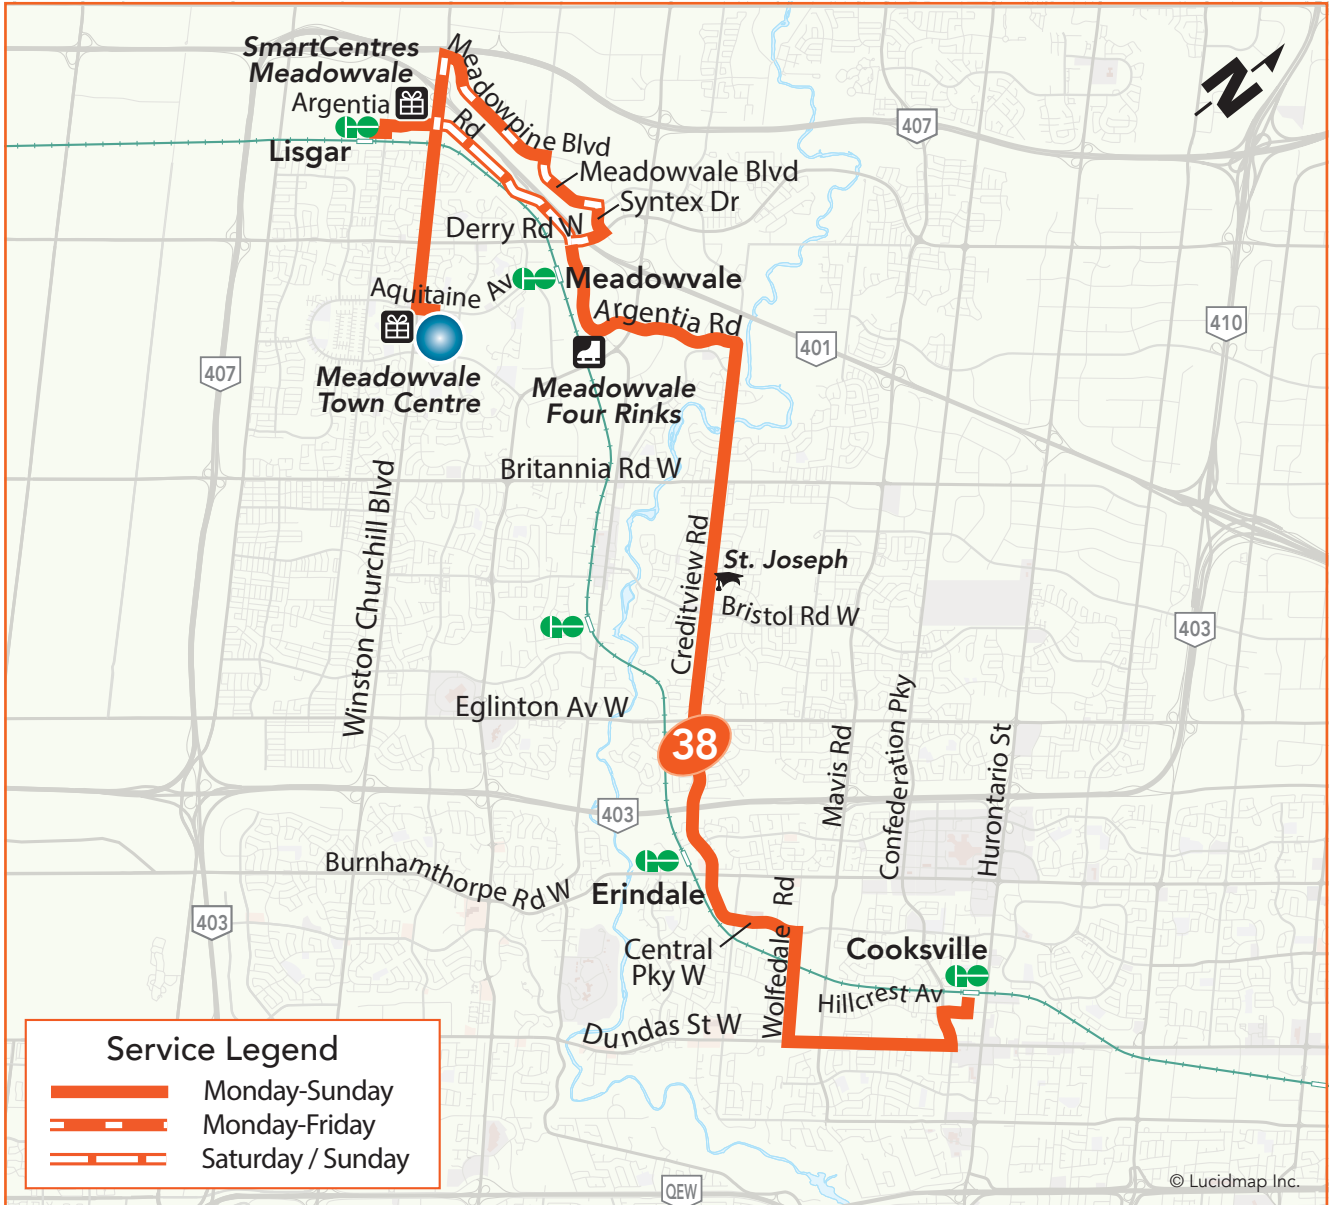

38

Creditview

Local Route
Monday to Sunday

Northbound to Meadowvale Town Centre
Southbound to Cooksville GO Station

Legend

- Terminal
- TTC Subway Station
- Library
- Transitway Station
- GO Train Station
- Community Centre
- High School, University or College
- Hospital
- Shopping Centre