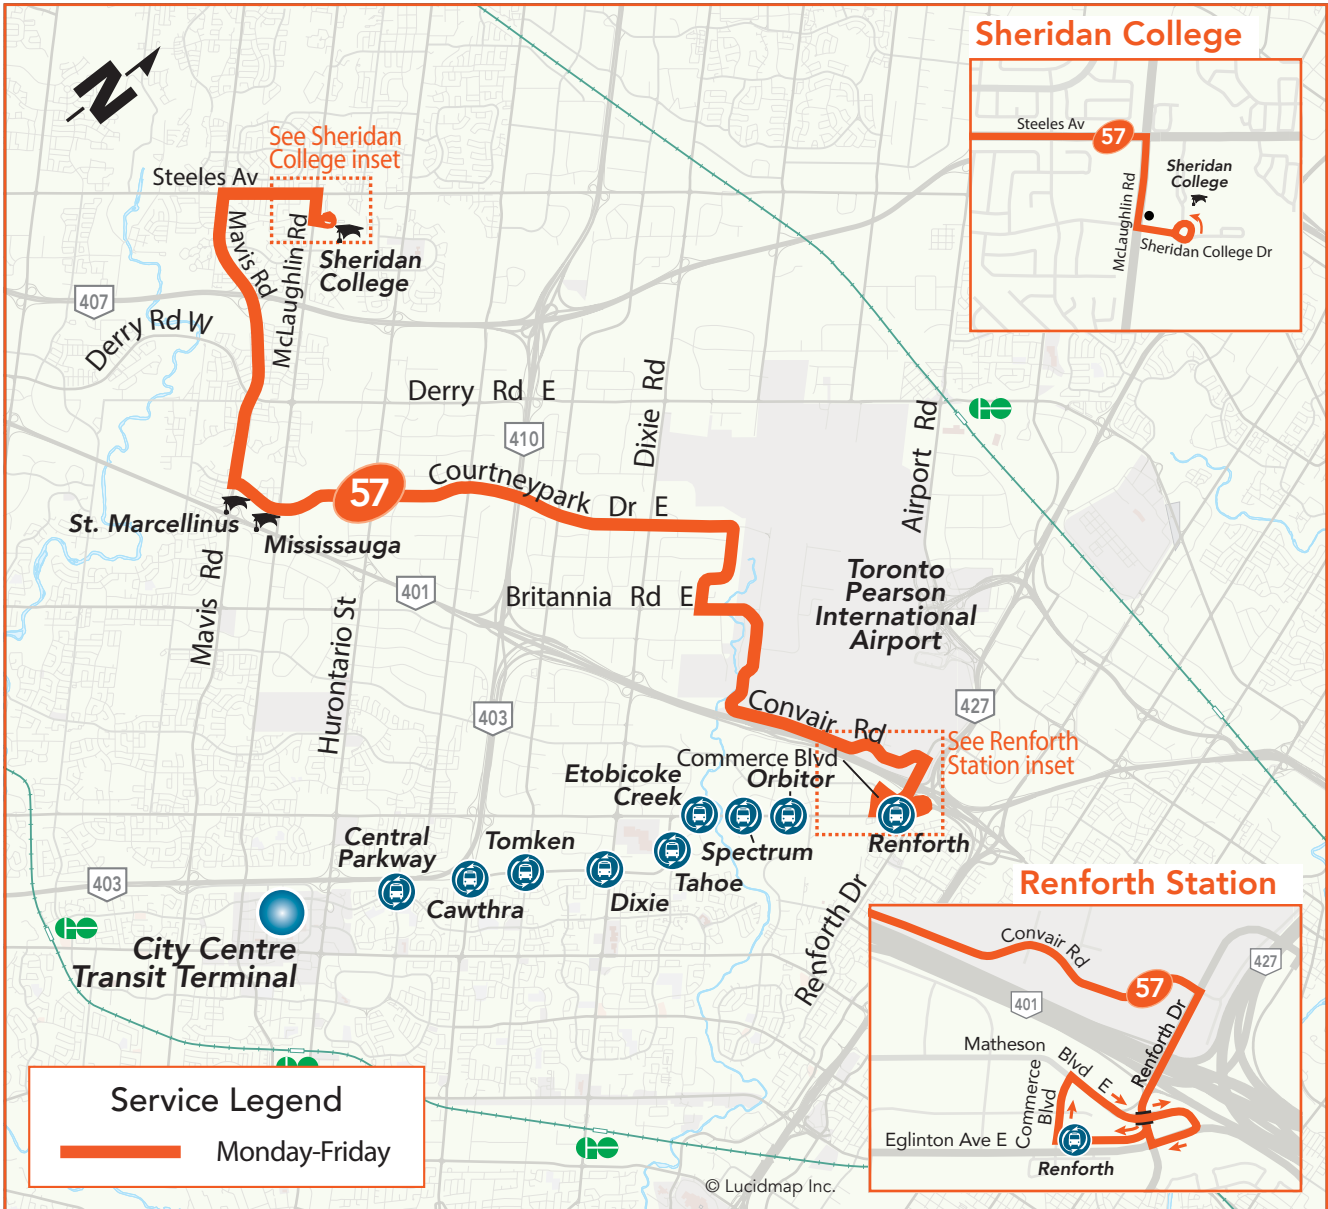

# Courtneypark

**Local Route**  
**Monday to Friday**

**Eastbound** to Renforth Station  
**Westbound** to Sheridan College Brampton Campus

## Legend

- |                                    |                    |                  |
|------------------------------------|--------------------|------------------|
| Terminal                           | TTC Subway Station | Library          |
| Transitway Station                 | GO Train Station   | Community Centre |
| High School, University or College | Hospital           | Shopping Centre  |