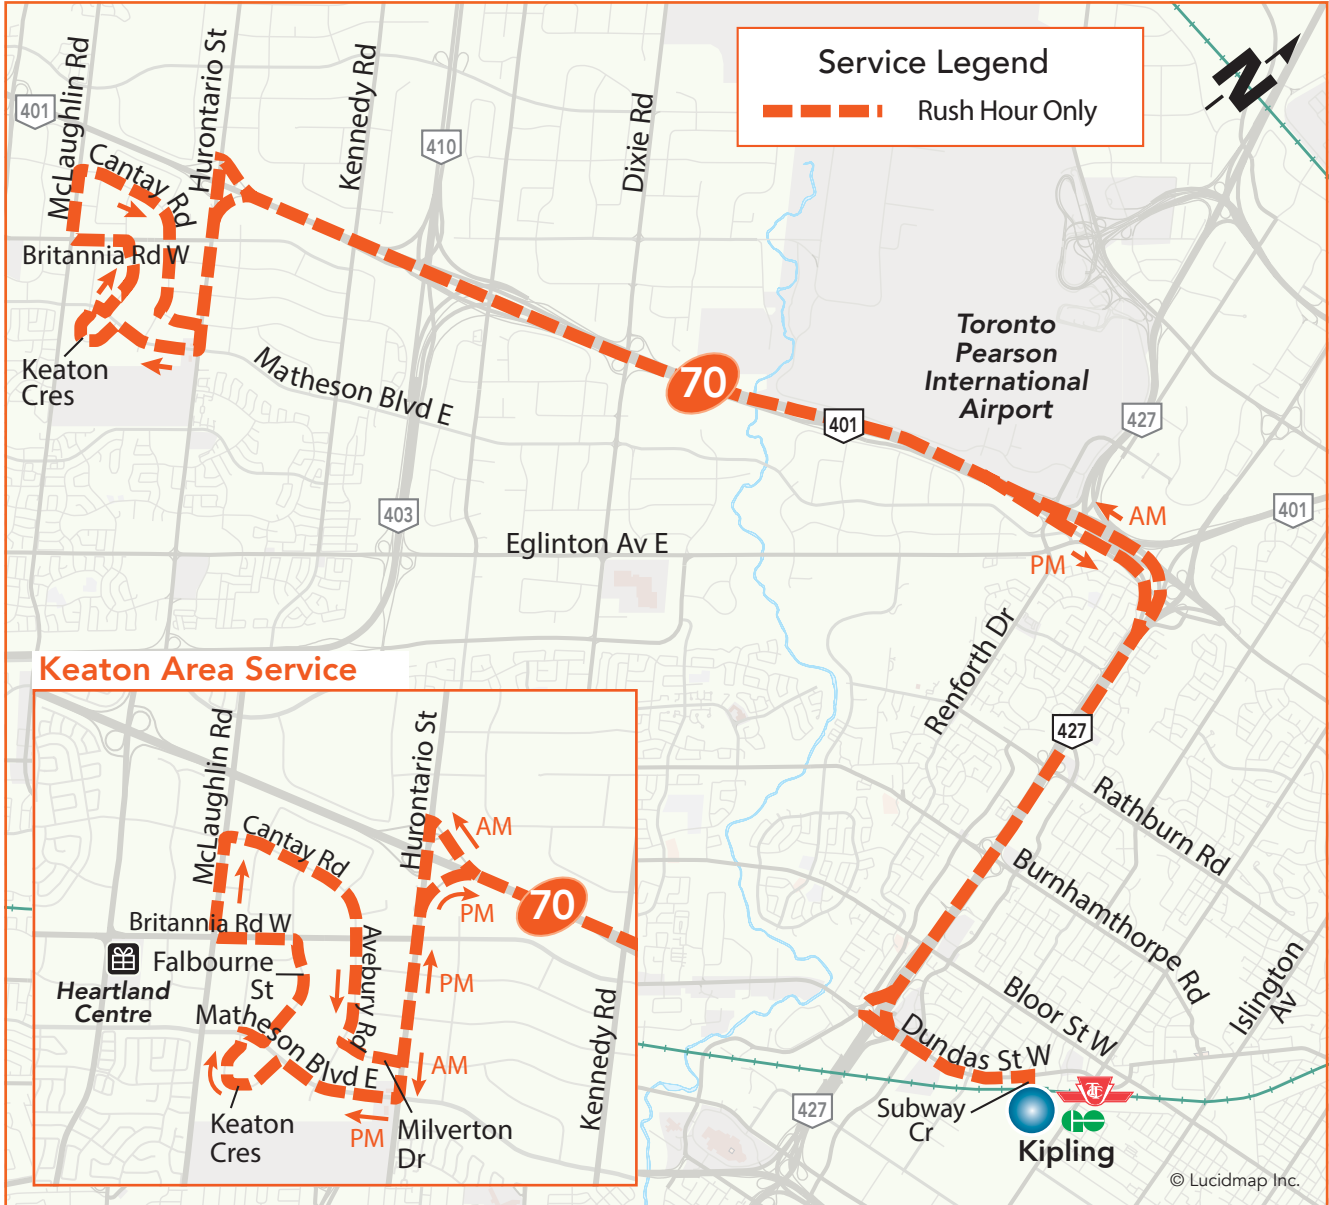

# Keaton

**Local Route**  
**Monday to Friday**

**Eastbound to Kipling Bus Terminal**  
**Westbound to Milverton Dr**

## Legend

- |                                    |                    |                  |
|------------------------------------|--------------------|------------------|
| Terminal                           | TTC Subway Station | Library          |
| Transitway Station                 | GO Train Station   | Community Centre |
| High School, University or College | Hospital           | Shopping Centre  |