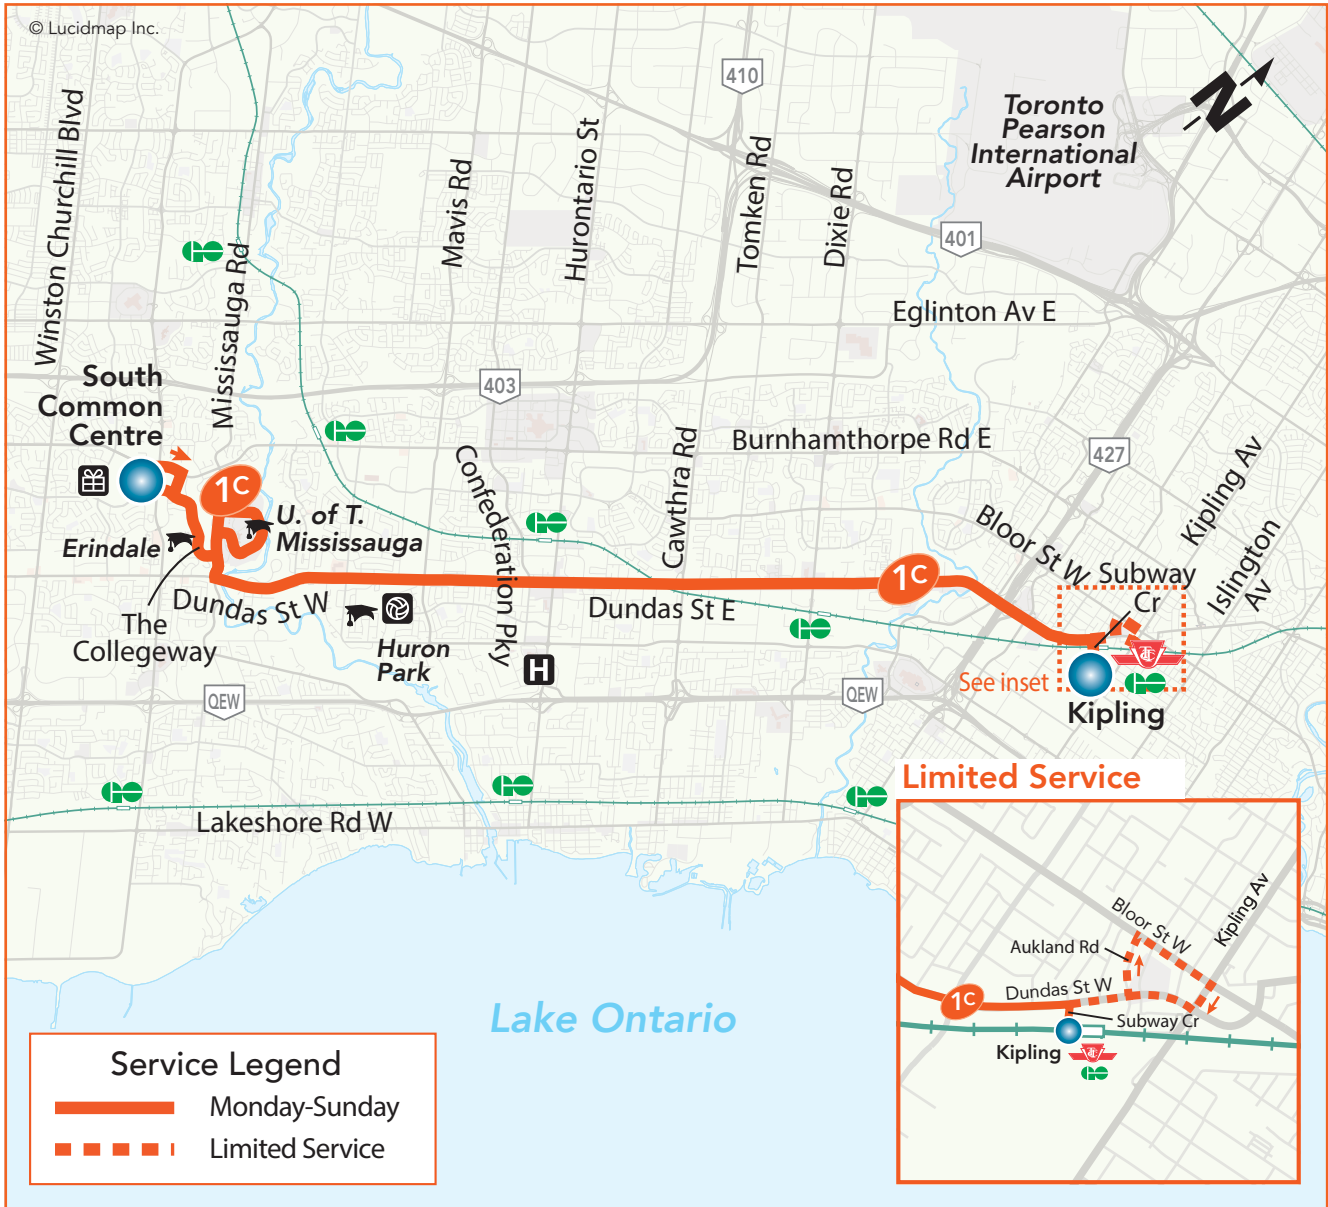

# Dundas

**Local Route**  
**Monday to Sunday**

**Eastbound** to Kipling Bus Terminal  
**Westbound** to South Common Centre

## Legend

- |                                    |                    |                  |
|------------------------------------|--------------------|------------------|
| Terminal                           | TTC Subway Station | Library          |
| Transitway Station                 | GO Train Station   | Community Centre |
| High School, University or College | Hospital           | Shopping Centre  |