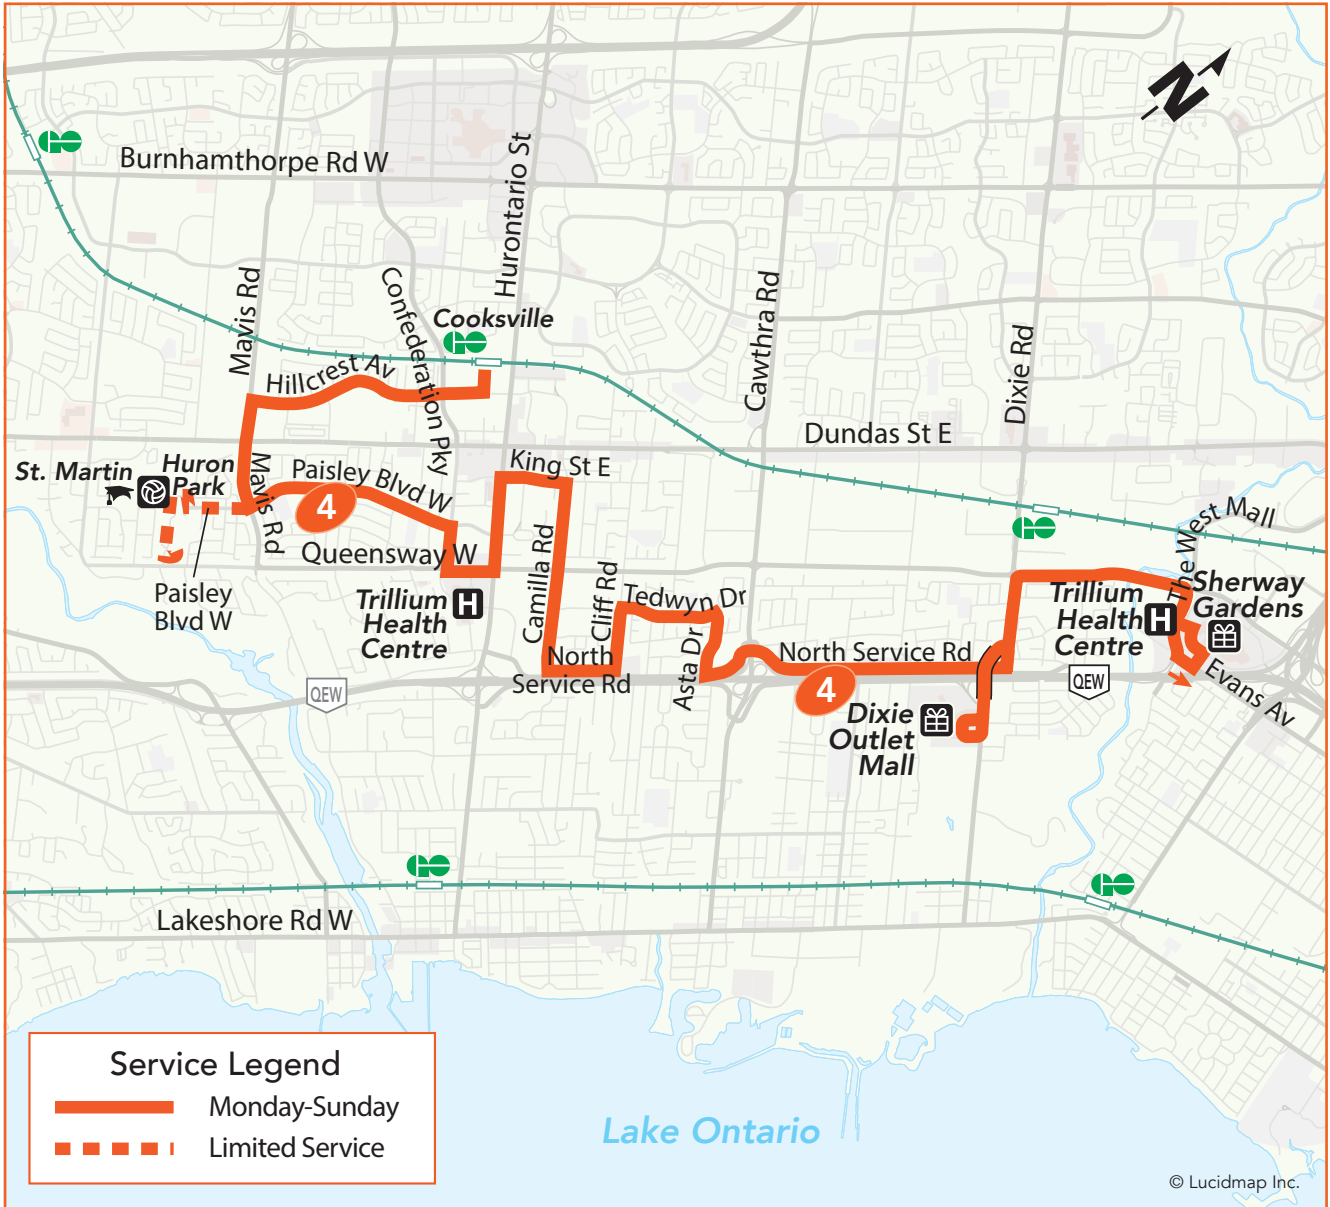

# North Service Road

**Local Route**  
**Monday to Sunday**

**Eastbound to Sherway Gardens**  
**Westbound to Cooksville GO Station**

**Service Legend**

- Monday-Sunday
- Limited Service

**Legend**

|                                    |                    |                  |
|------------------------------------|--------------------|------------------|
| Terminal                           | TTC Subway Station | Library          |
| Transitway Station                 | GO Train Station   | Community Centre |
| High School, University or College | Hospital           | Shopping Centre  |