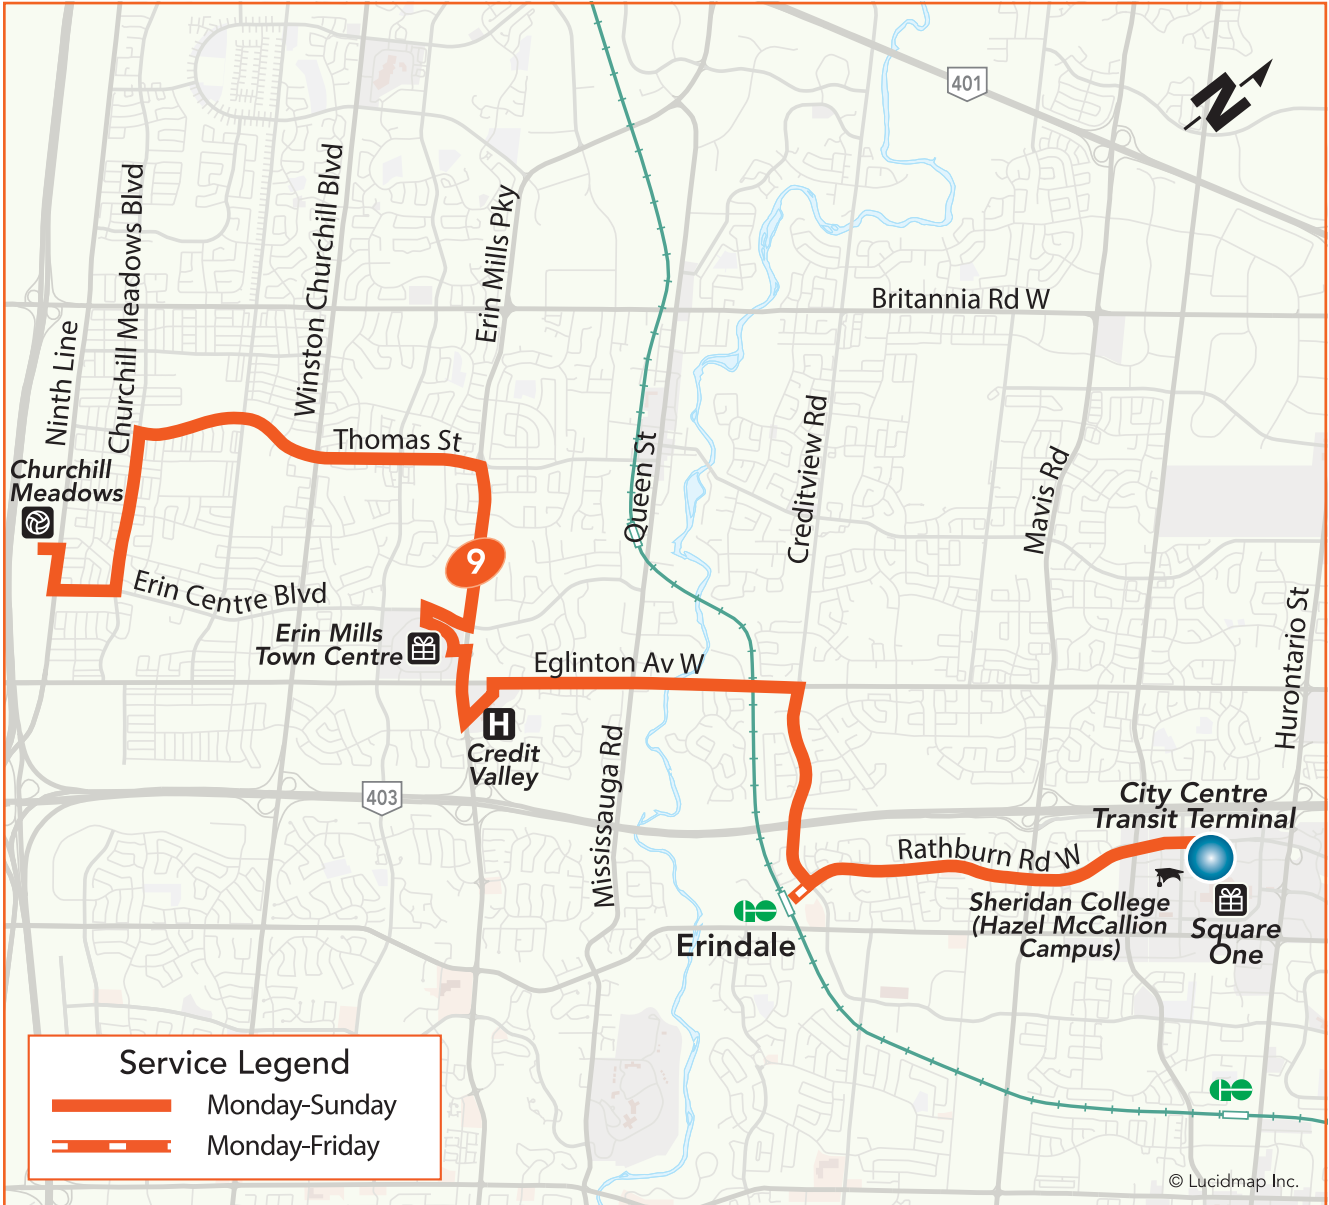

# Rathburn

**Local Route**  
**Monday to Sunday**

**Eastbound** to City Centre Transit Terminal  
**Westbound** to Churchill Meadows Community Centre Terminal

## Legend

- Terminal
- TTC Subway Station
- GO Train Station
- Hospital
- Shopping Centre
- Library
- Community Centre
- High School, University or College

Effective: July 1, 2024