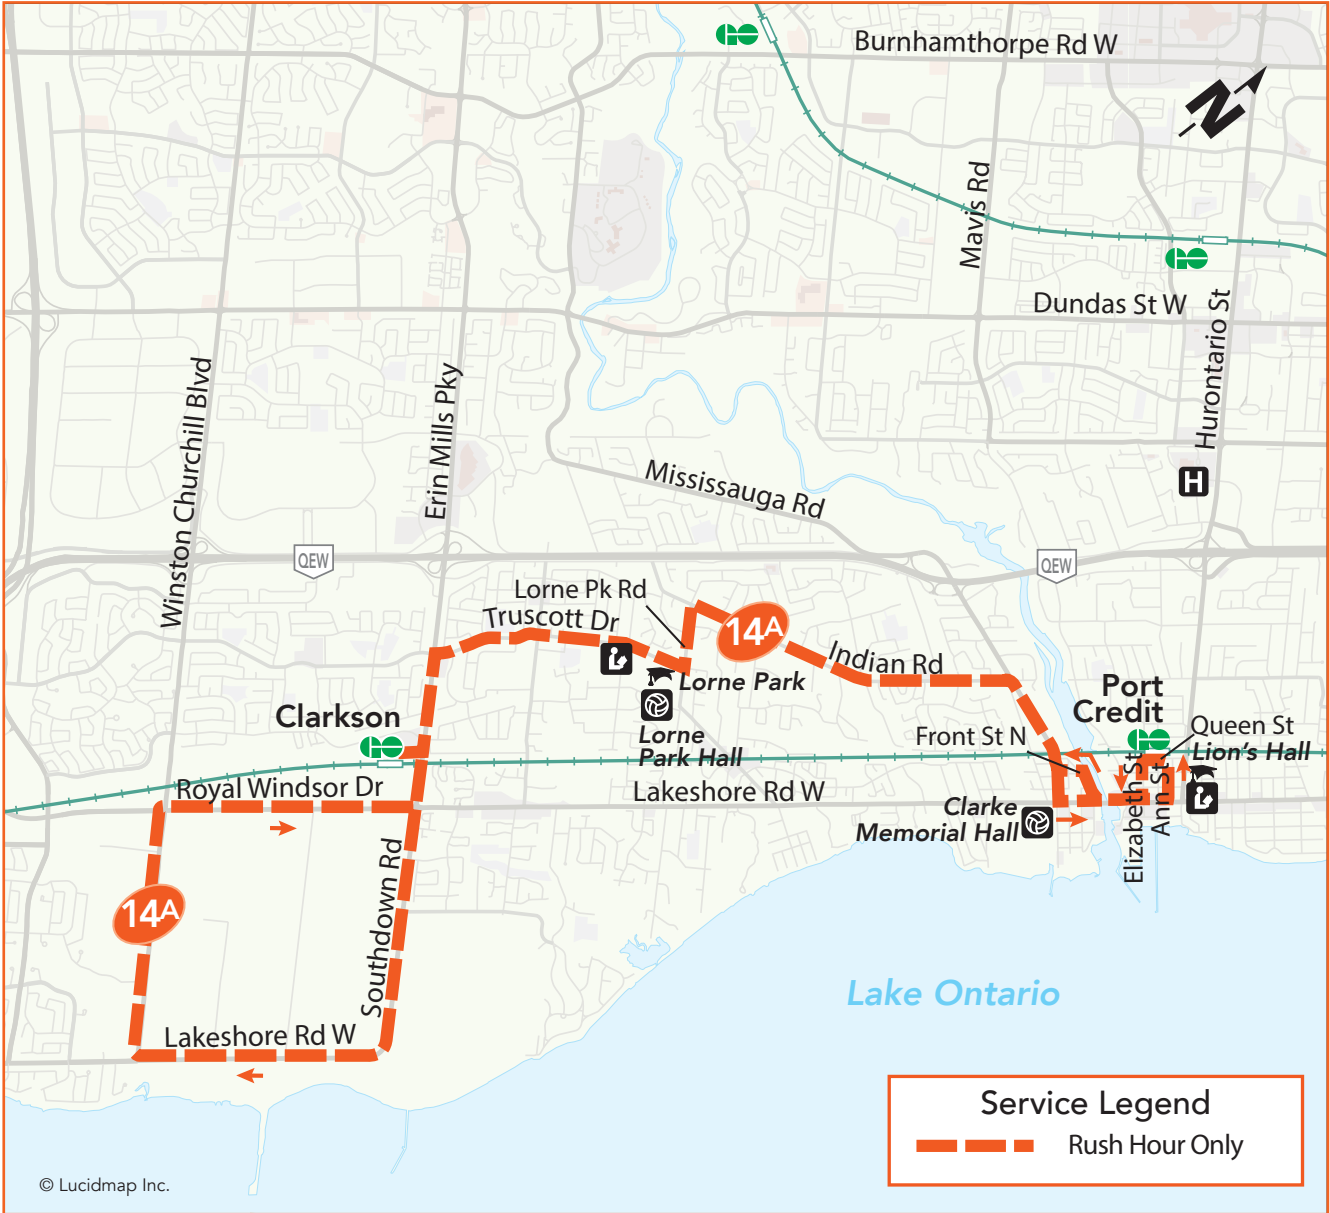

# 14A

# Lorne Park

Local Route  
Monday to Friday

Westbound to Clarkson Go via Winston Churchill

## Legend

- |                                    |                    |                  |
|------------------------------------|--------------------|------------------|
| Terminal                           | TTC Subway Station | Library          |
| Transitway Station                 | GO Train Station   | Community Centre |
| High School, University or College | Hospital           | Shopping Centre  |