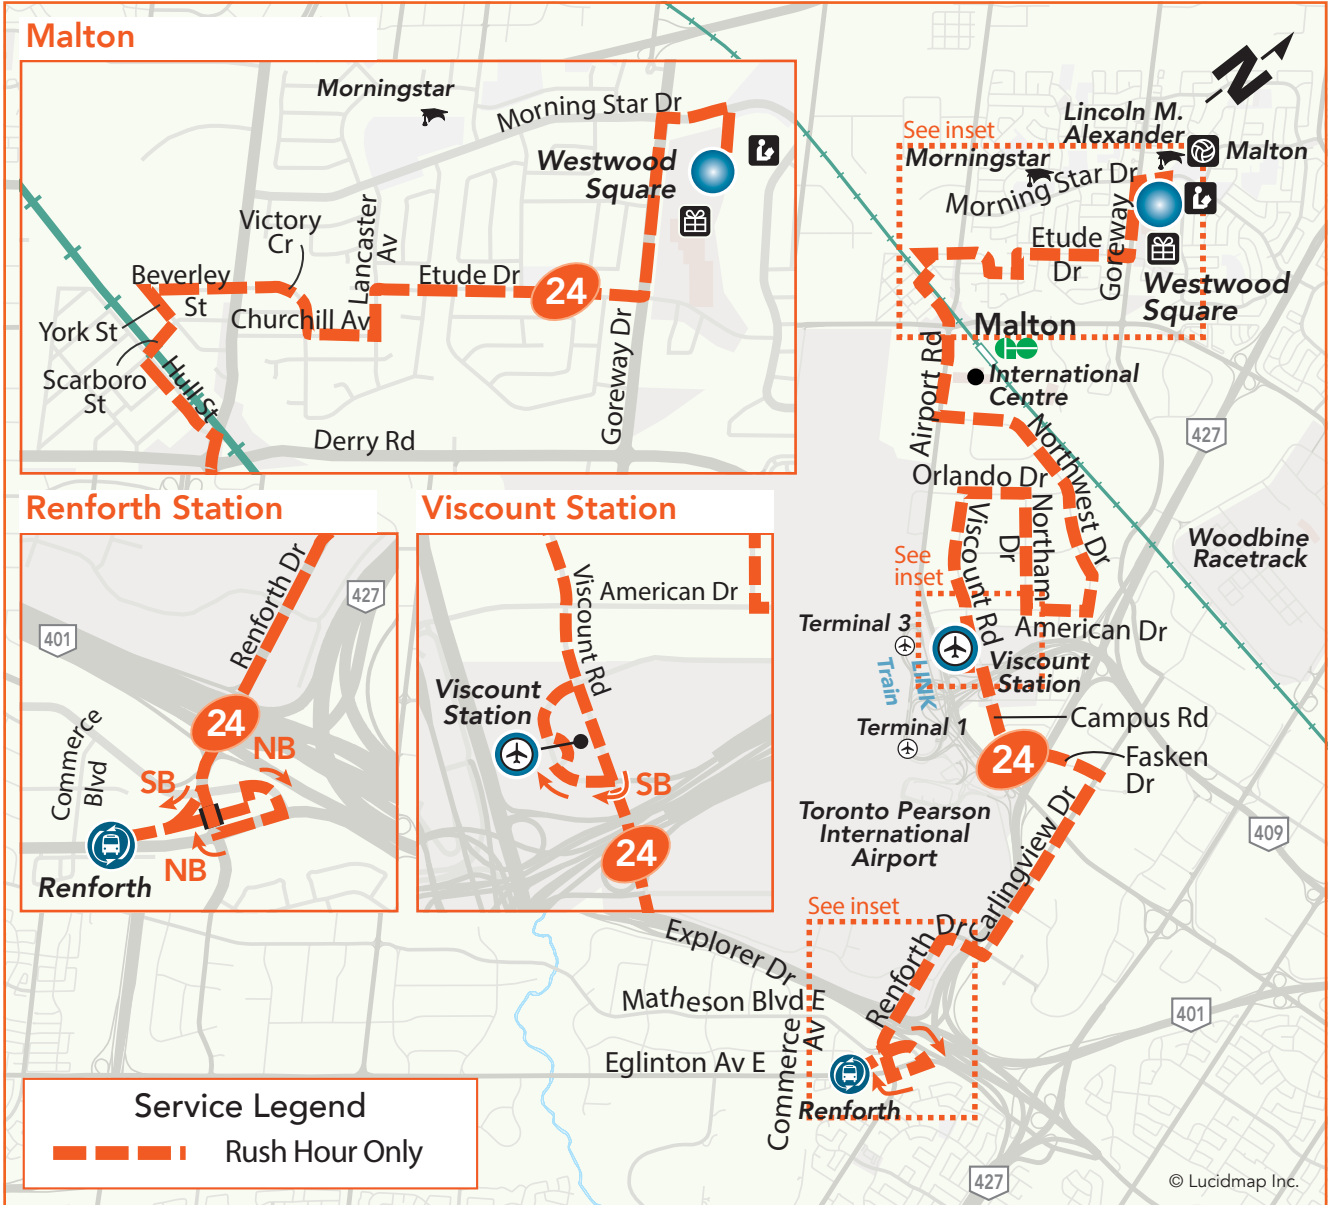

24

Northwest

Local Route
Monday to Friday

Northbound to Westwood Square
Southbound to Renforth Station

Legend

- | | | |
|------------------------------------|--------------------|------------------|
| Terminal | TTC Subway Station | Library |
| Transitway Station | GO Train Station | Community Centre |
| High School, University or College | Hospital | Shopping Centre |