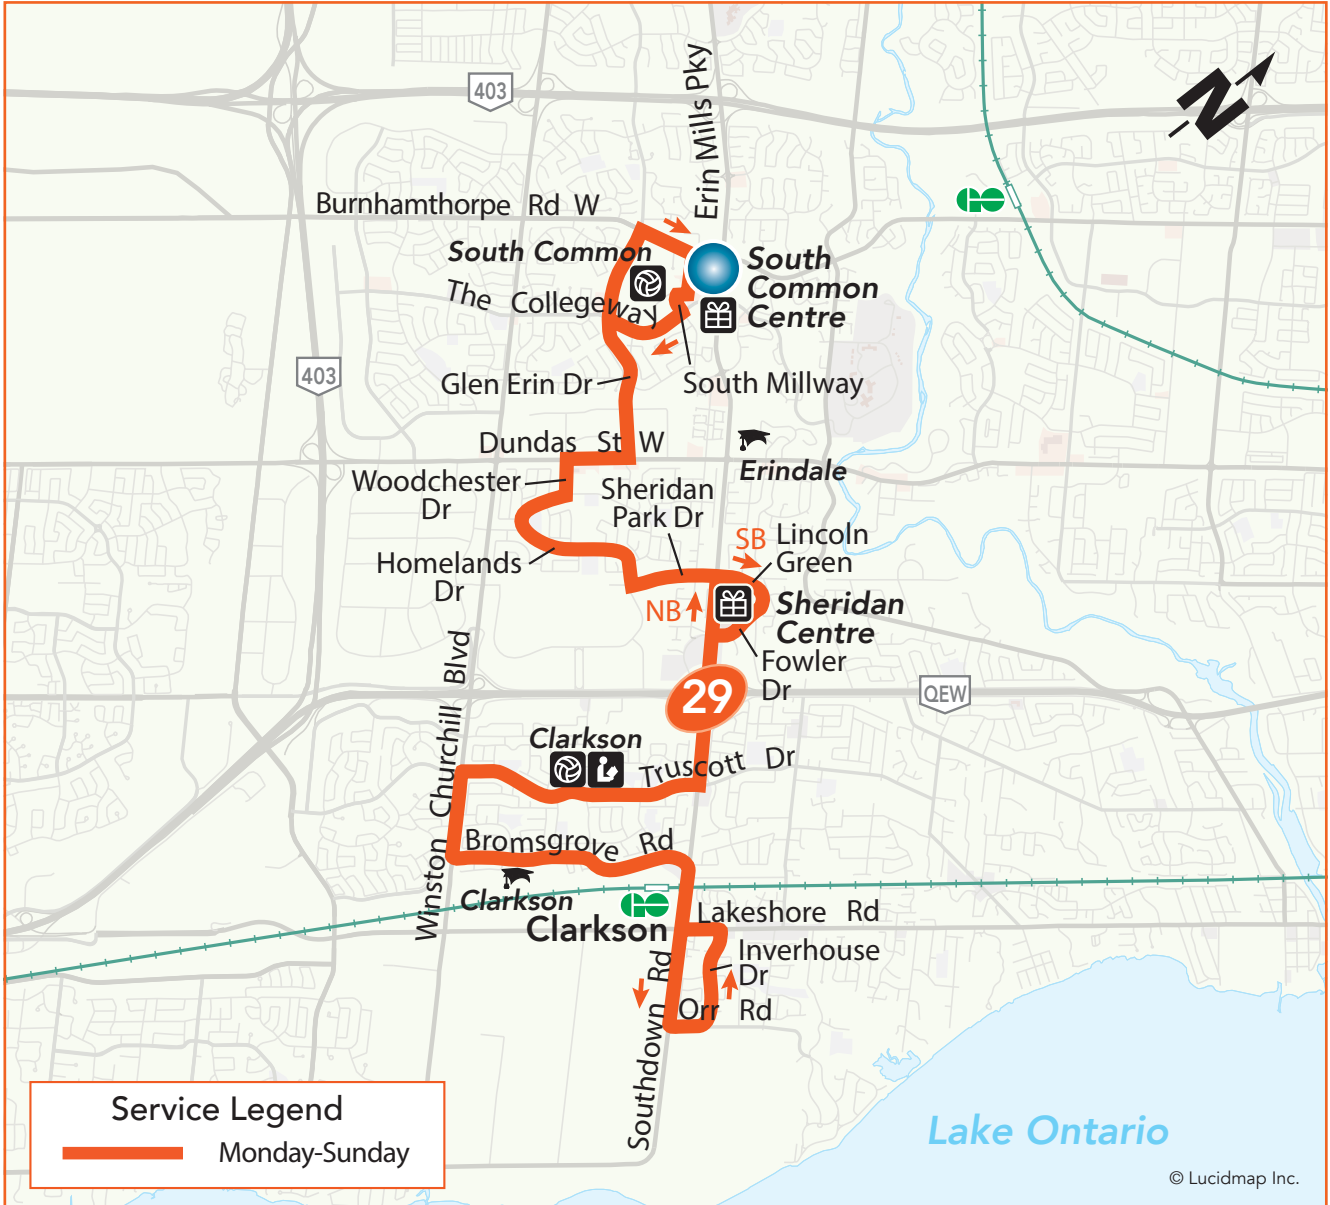

# 29

# Park Royal

**Local Route**  
**Monday to Sunday**

**Northbound** to South Common Centre  
**Southbound** to Clarkson GO Station

**Service Legend**  
 Monday-Sunday

© Lucidmap Inc.

## Legend

- |  |  |  |
|--|--|--|
|  Terminal                           |  TTC Subway Station |  Library          |
|  Transitway Station                 |  GO Train Station   |  Community Centre |
|  High School, University or College |  Hospital           |  Shopping Centre  |