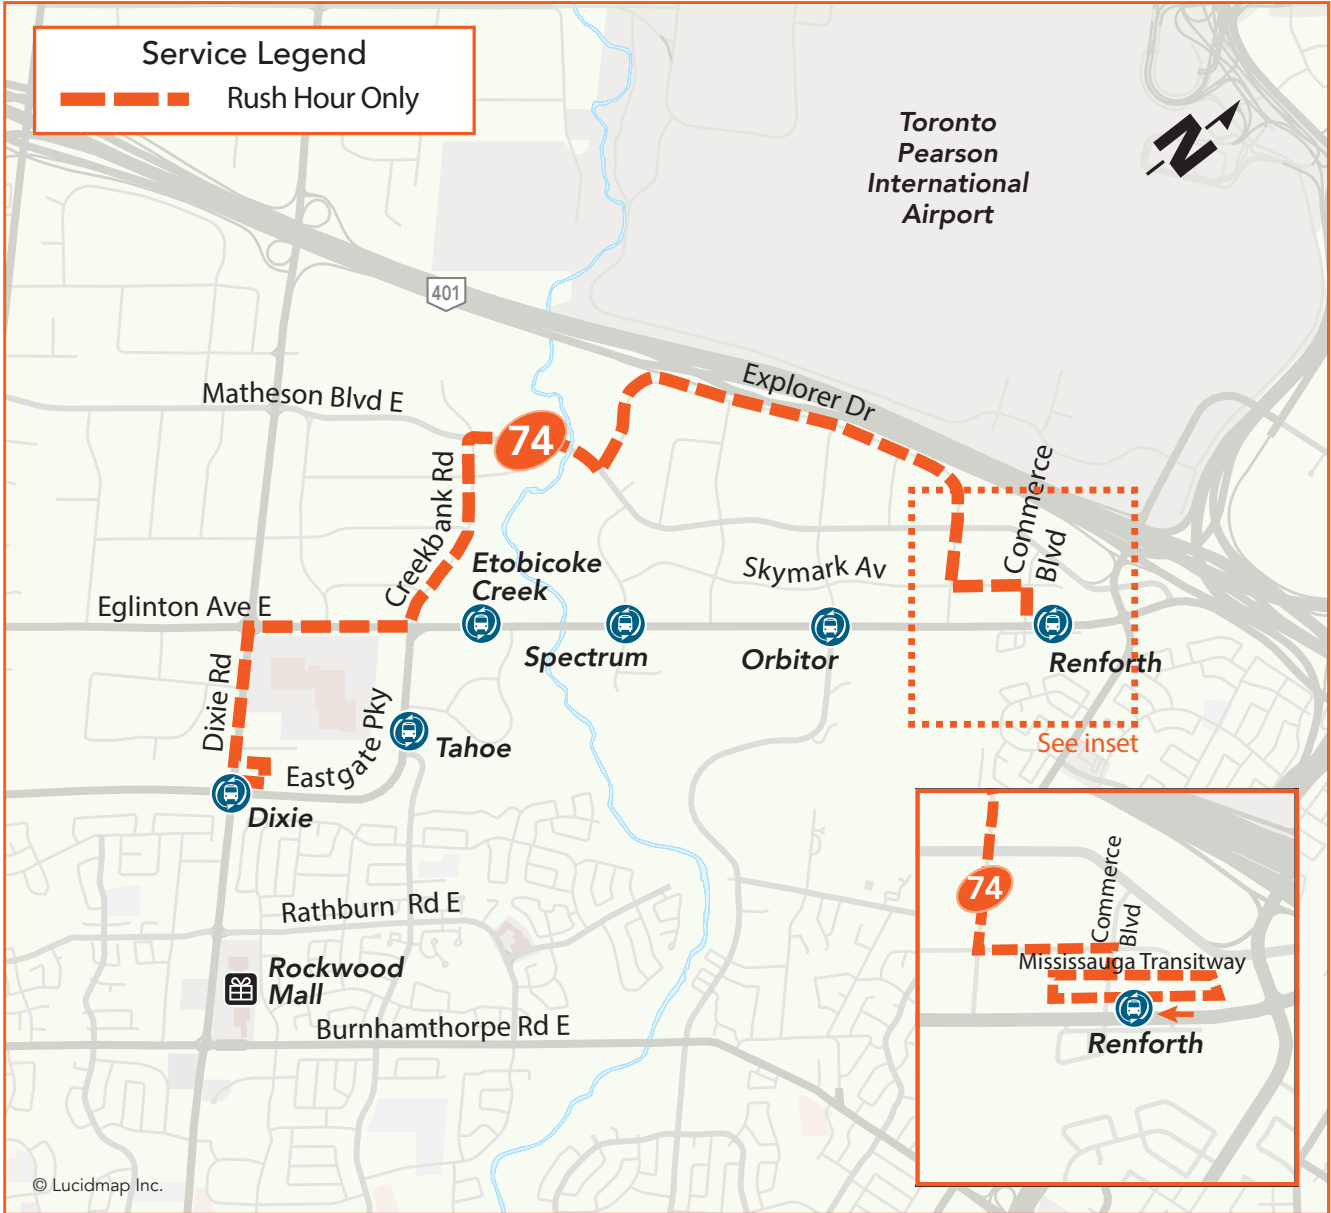

74

Explorer

Local Route
Monday to Friday

Eastbound to Renforth Station
Westbound to Dixie Station

Service Legend
--- Rush Hour Only

Legend

- | | | |
|------------------------------------|--------------------|------------------|
| Terminal | TTC Subway Station | Library |
| Transitway Station | GO Train Station | Community Centre |
| High School, University or College | Hospital | Shopping Centre |