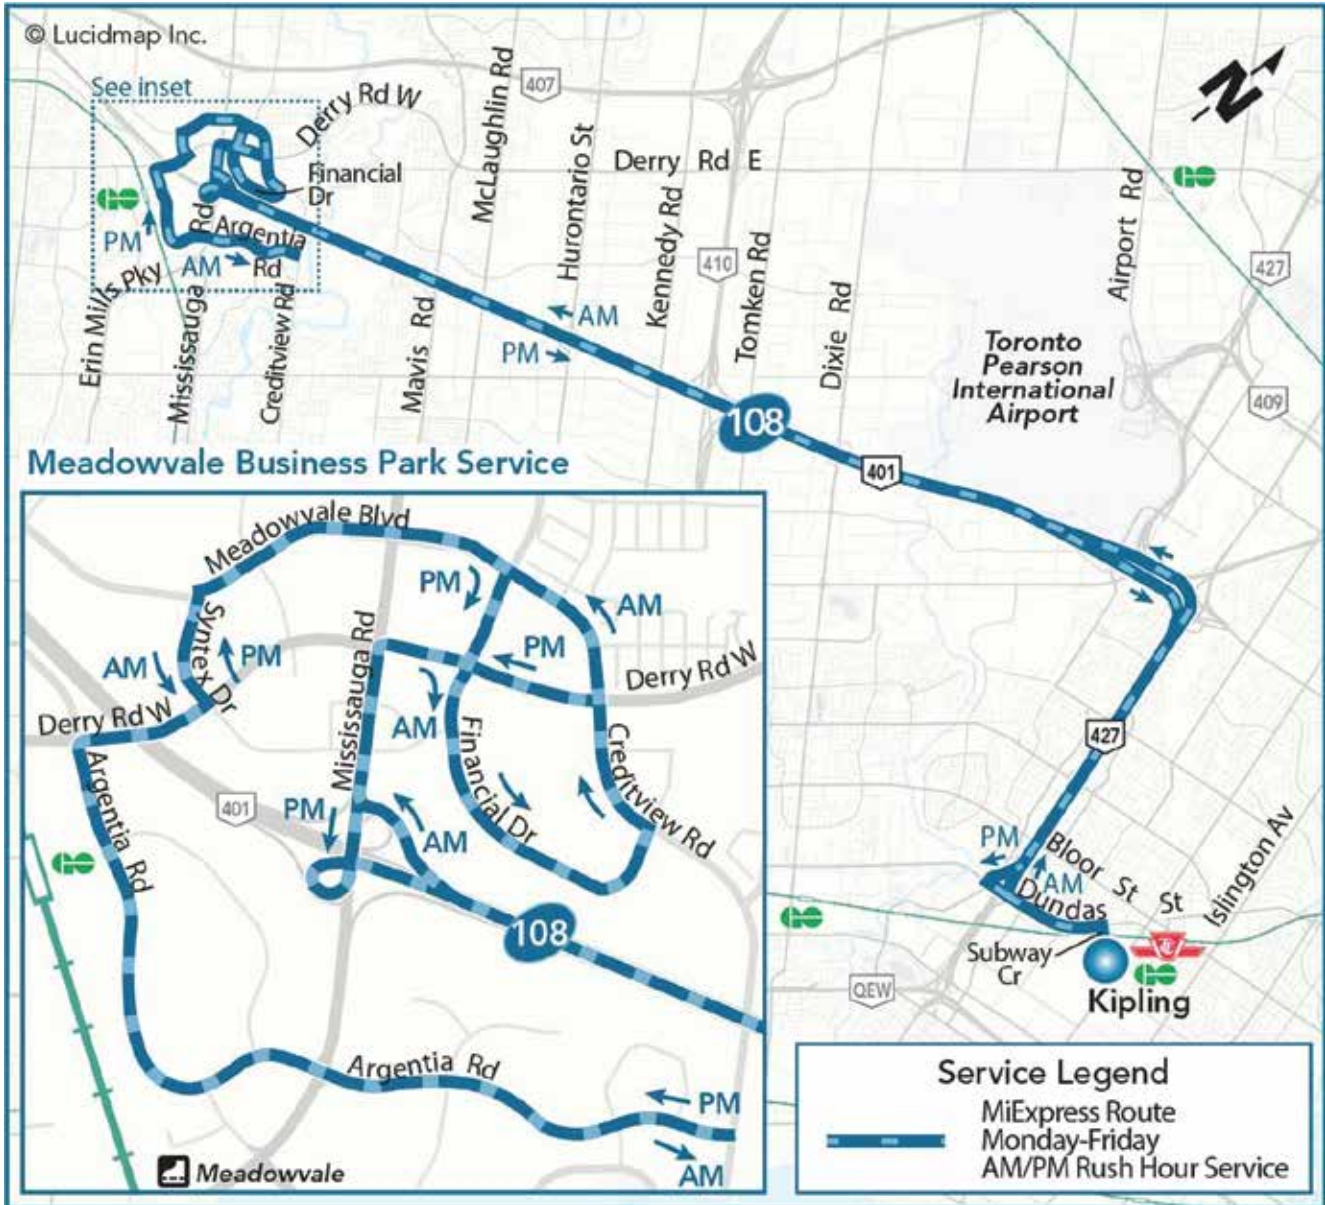

108

Financial Express

Express Route
Monday to Friday

Northbound to Argentia Rd
Southbound to Kipling Bus Terminal

Legend

- Terminal
- TTC Subway Station
- Library
- Transitway Station
- GO Train Station
- Community Centre
- High School, University or College
- Hospital
- Shopping Centre