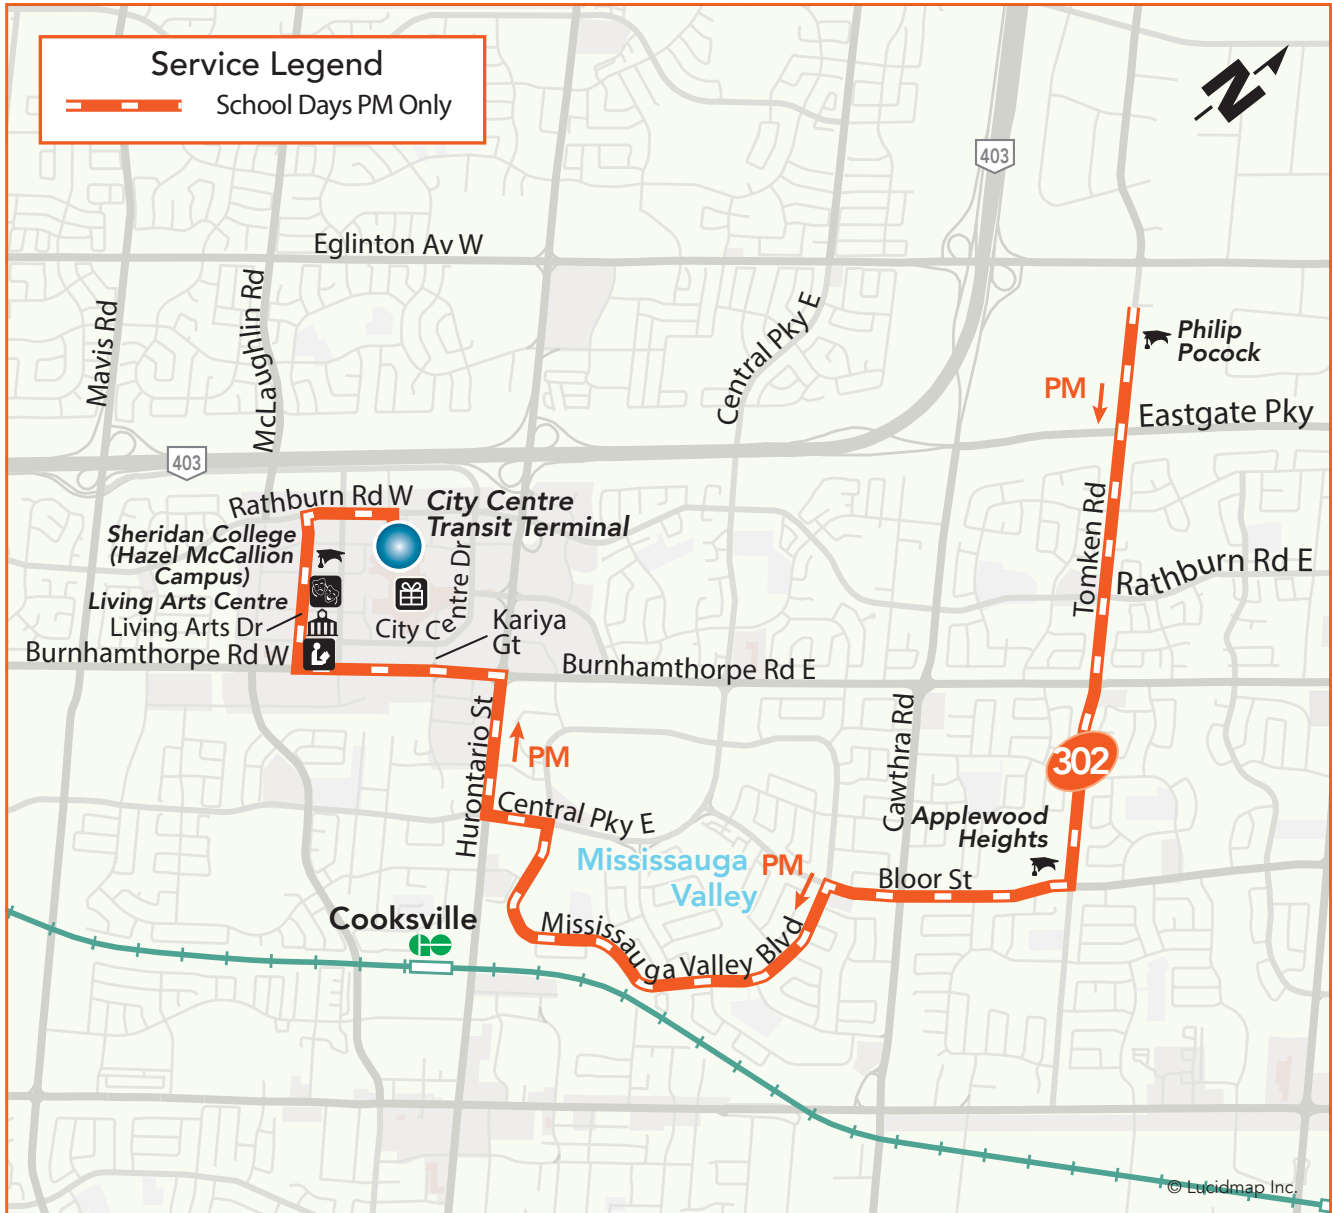

# Philip Pocock SS

School Route  
Monday to Friday

PM Trips to City Centre Transit Terminal

## Legend

- |                                    |                    |                  |
|------------------------------------|--------------------|------------------|
| Terminal                           | TTC Subway Station | Library          |
| Transitway Station                 | GO Train Station   | Community Centre |
| High School, University or College | Hospital           | Shopping Centre  |