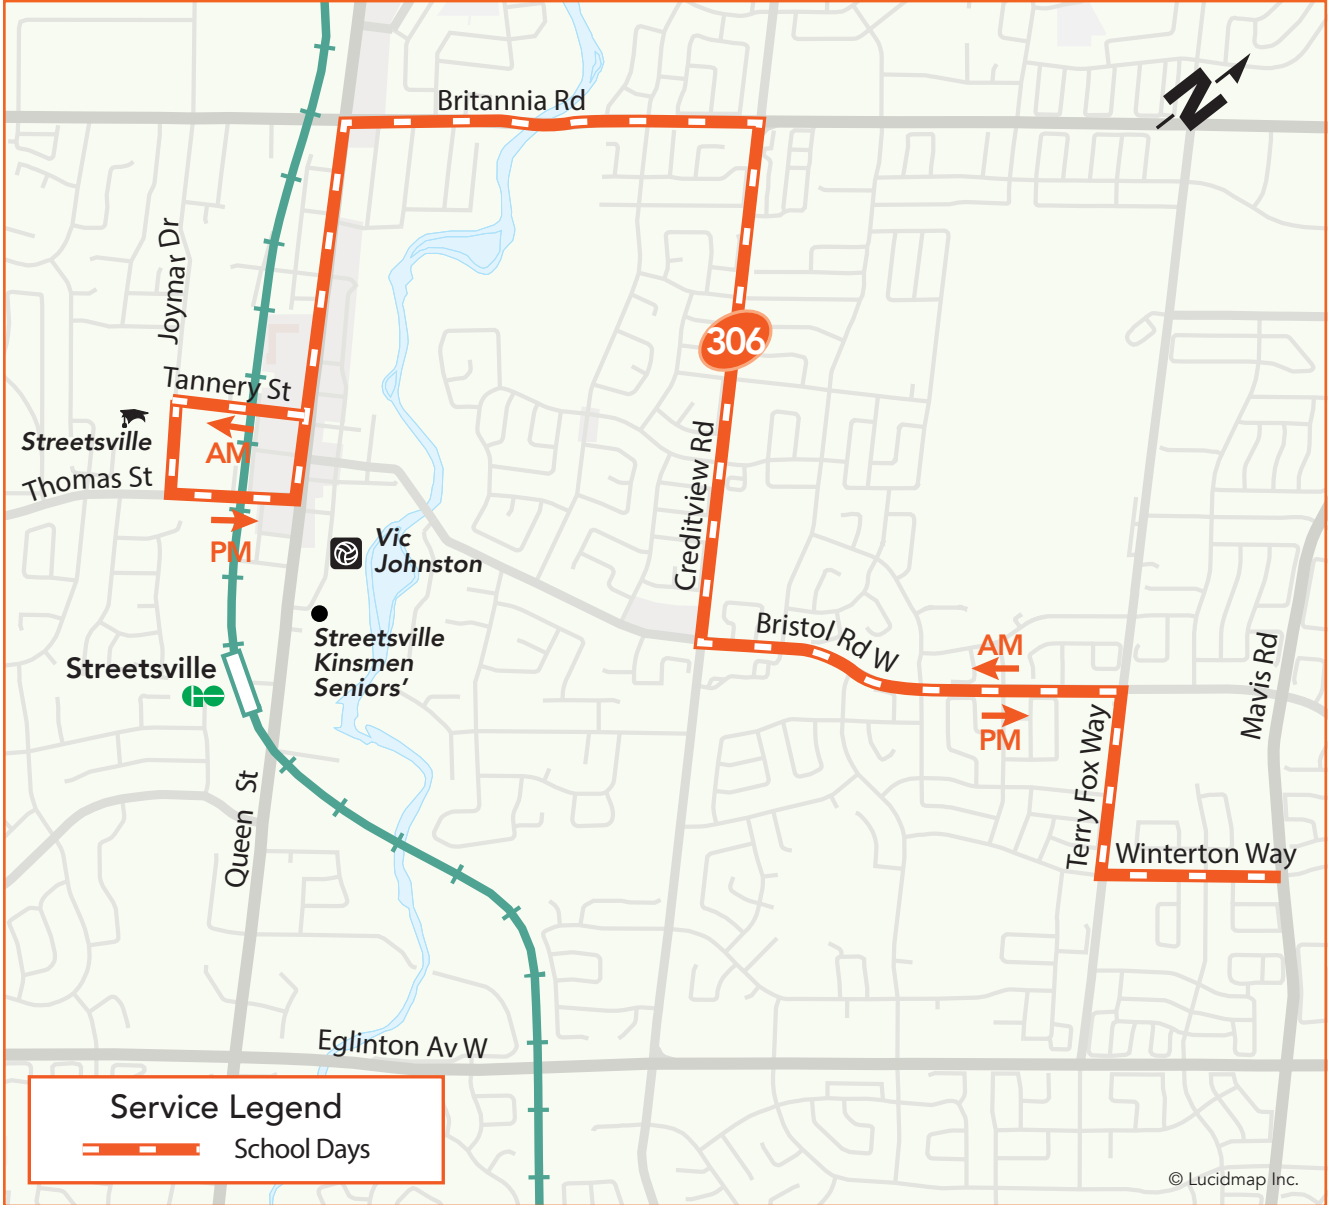

# 306

# Streetsville SS

School Route  
Monday to Friday

North (AM) to Streetsville Secondary School  
South (PM) to Winterton Way/Mavis Rd

## Legend

Terminal

TTC Subway Station

Library

Transitway Station

GO Train Station

Community Centre

High School, University or College