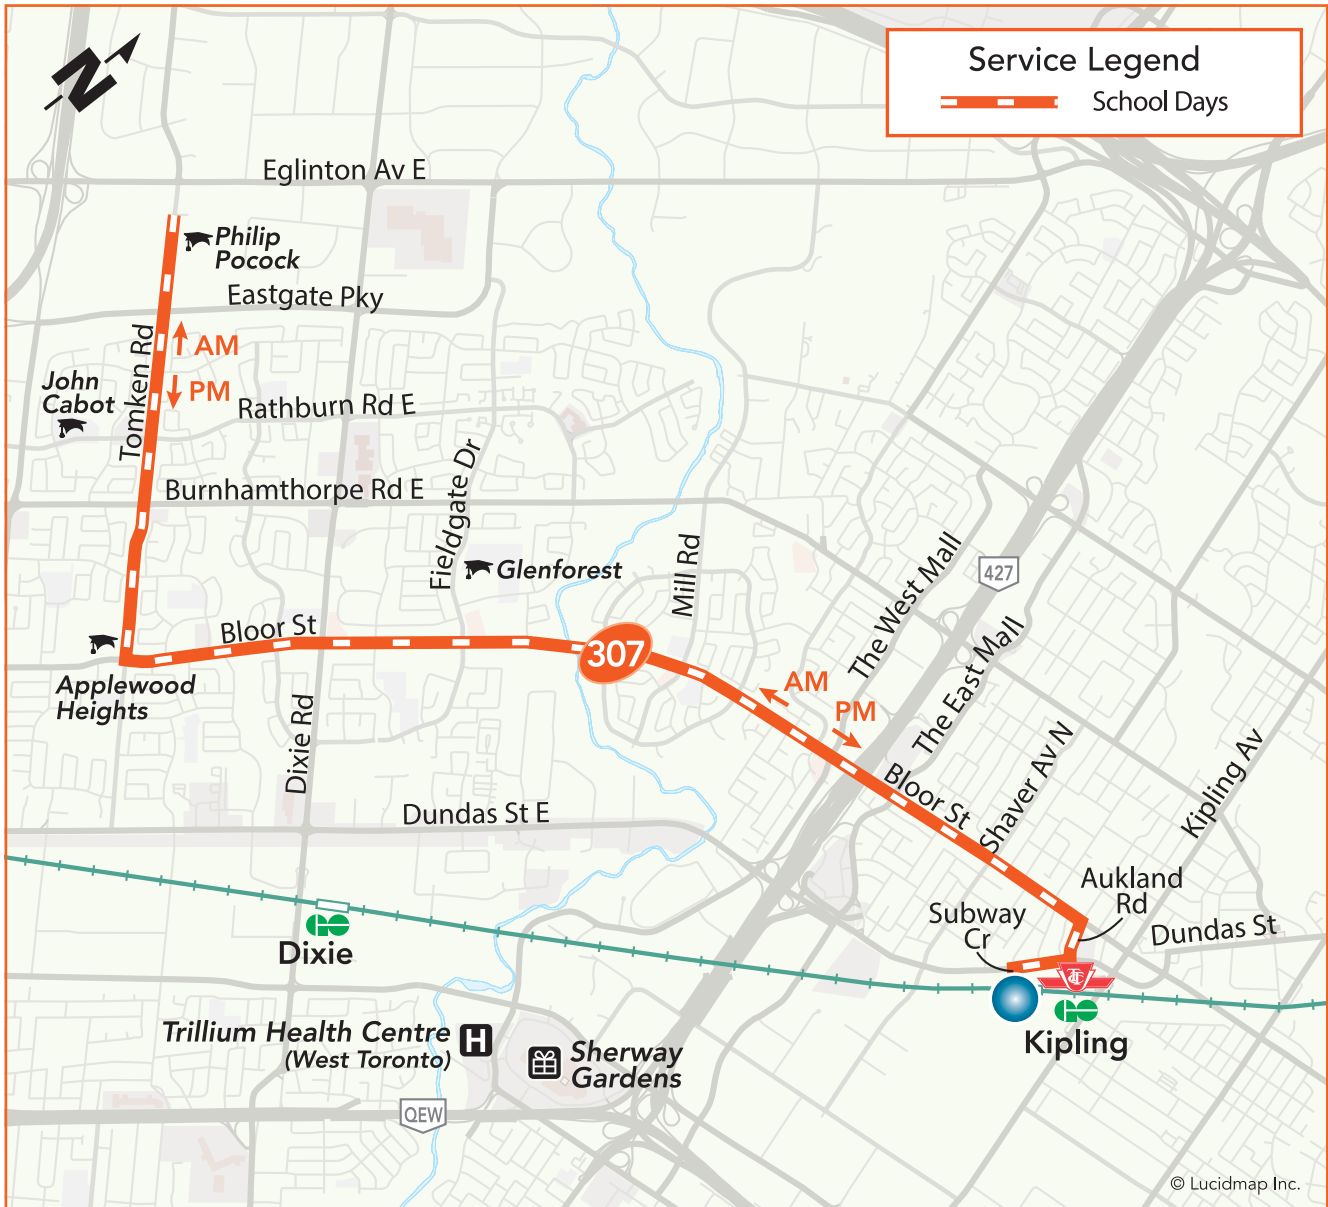

# Philip Pocock SS

School Route  
Monday to Friday

East (PM) to Kipling Bus Terminal  
West (AM) to Philip Pocock Secondary School

## Legend

- |                                    |                    |                  |
|------------------------------------|--------------------|------------------|
| Terminal                           | TTC Subway Station | Library          |
| Transitway Station                 | GO Train Station   | Community Centre |
| High School, University or College | Hospital           | Shopping Centre  |