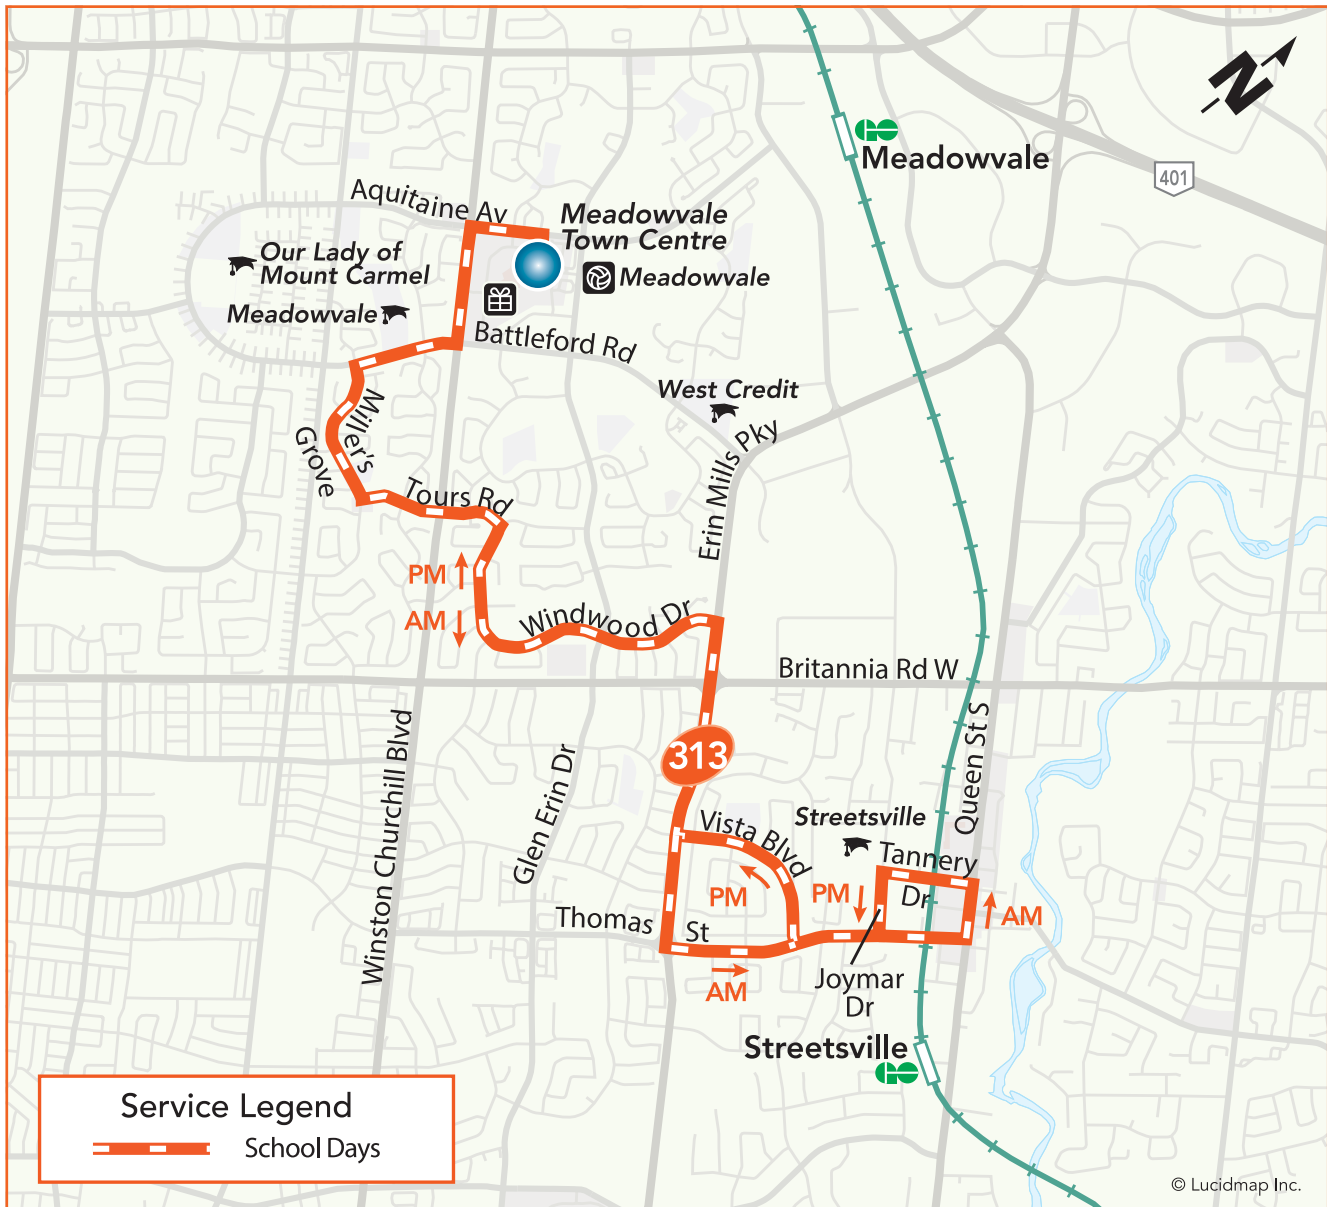

313

Streetsville SS

School Route
Monday to Friday

North (PM) to Meadowvale Town Centre
South (AM) to Streetsville Secondary School

Legend

- | | | |
|------------------------------------|--------------------|------------------|
| Terminal | TTC Subway Station | Library |
| Transitway Station | GO Train Station | Community Centre |
| High School, University or College | Hospital | Shopping Centre |