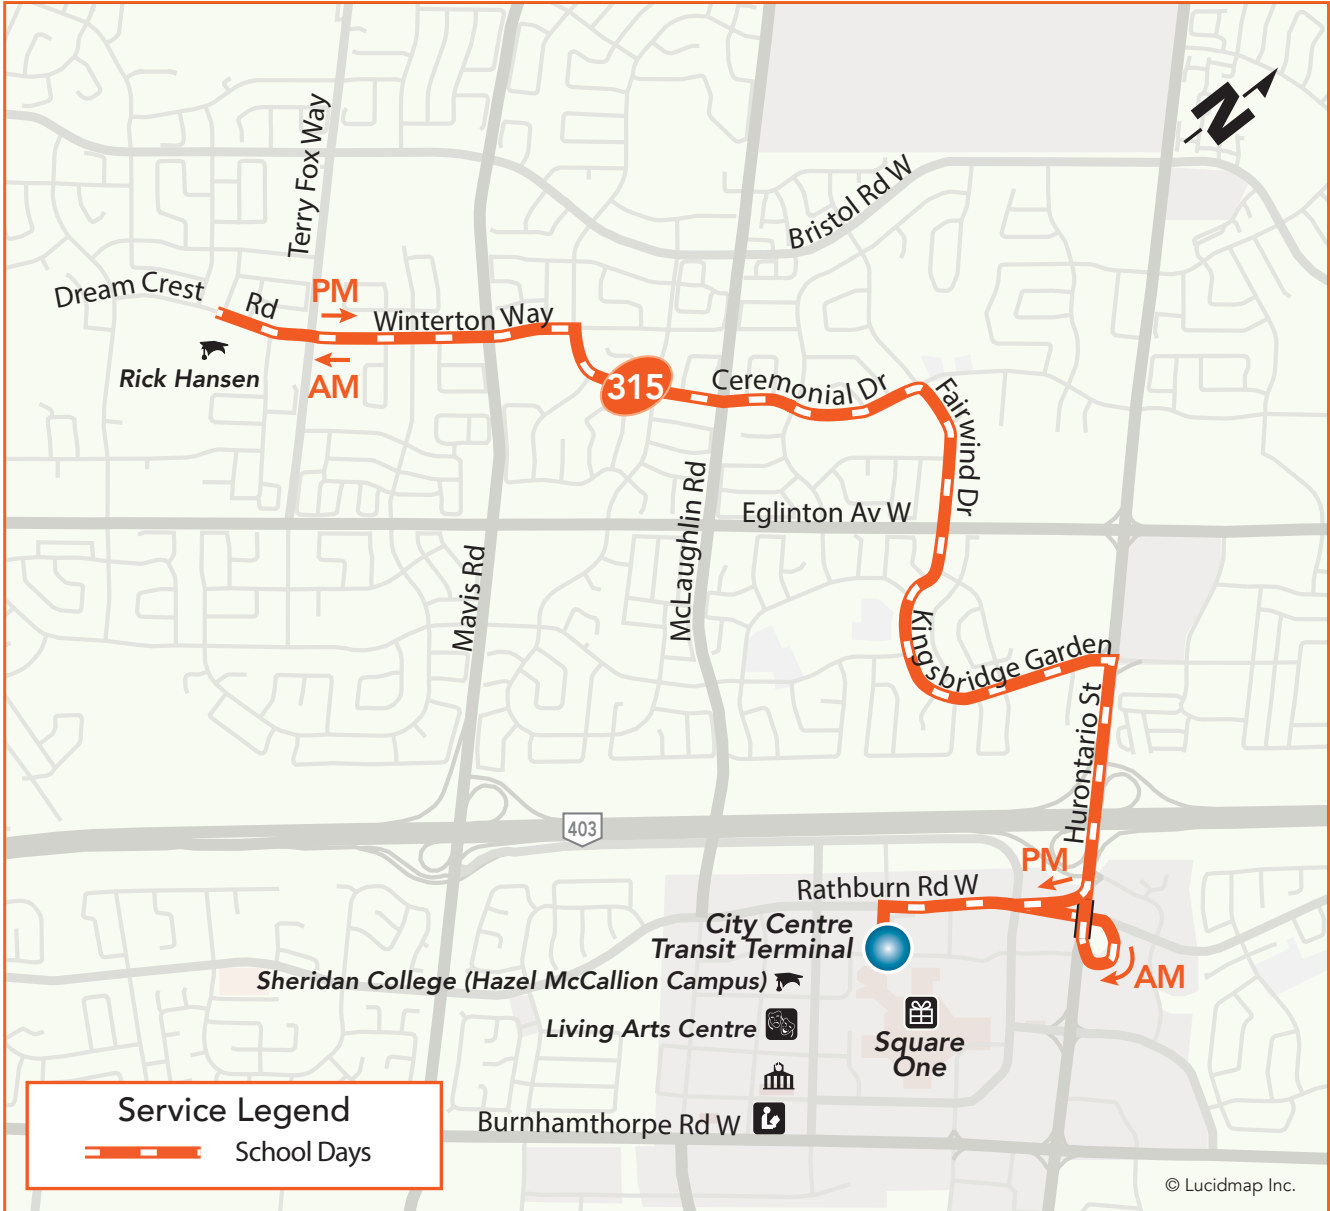

# Rick Hansen SS

School Route  
Monday to Friday

AM Trips to Rick Hansen Secondary School  
PM Trips to City Centre Transit Terminal

## Legend

- |                                    |                    |                  |
|------------------------------------|--------------------|------------------|
| Terminal                           | TTC Subway Station | Library          |
| Transitway Station                 | GO Train Station   | Community Centre |
| High School, University or College | Hospital           | Shopping Centre  |