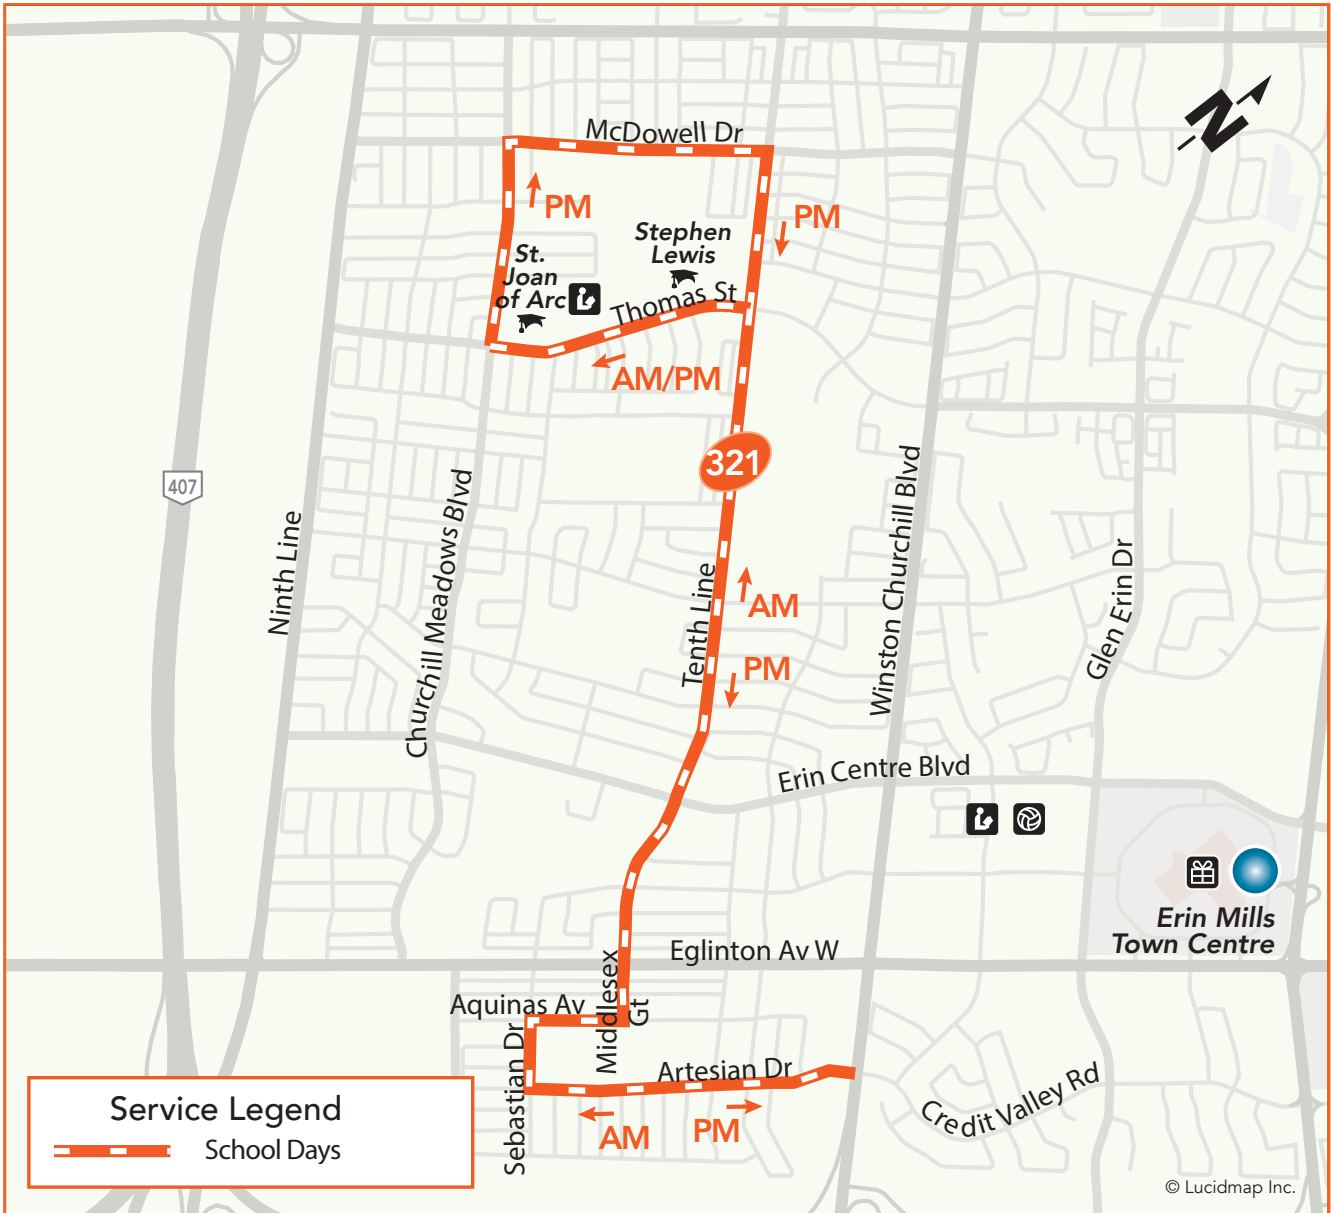

321

Stephen Lewis SS

School Route
Monday to Friday

AM Trips to Stephen Lewis and St. Joan of Arc
PM Trips to Winston Churchill Blvd

Legend

- | | | |
|------------------------------------|--------------------|------------------|
| Terminal | TTC Subway Station | Library |
| Transitway Station | GO Train Station | Community Centre |
| High School, University or College | Hospital | Shopping Centre |