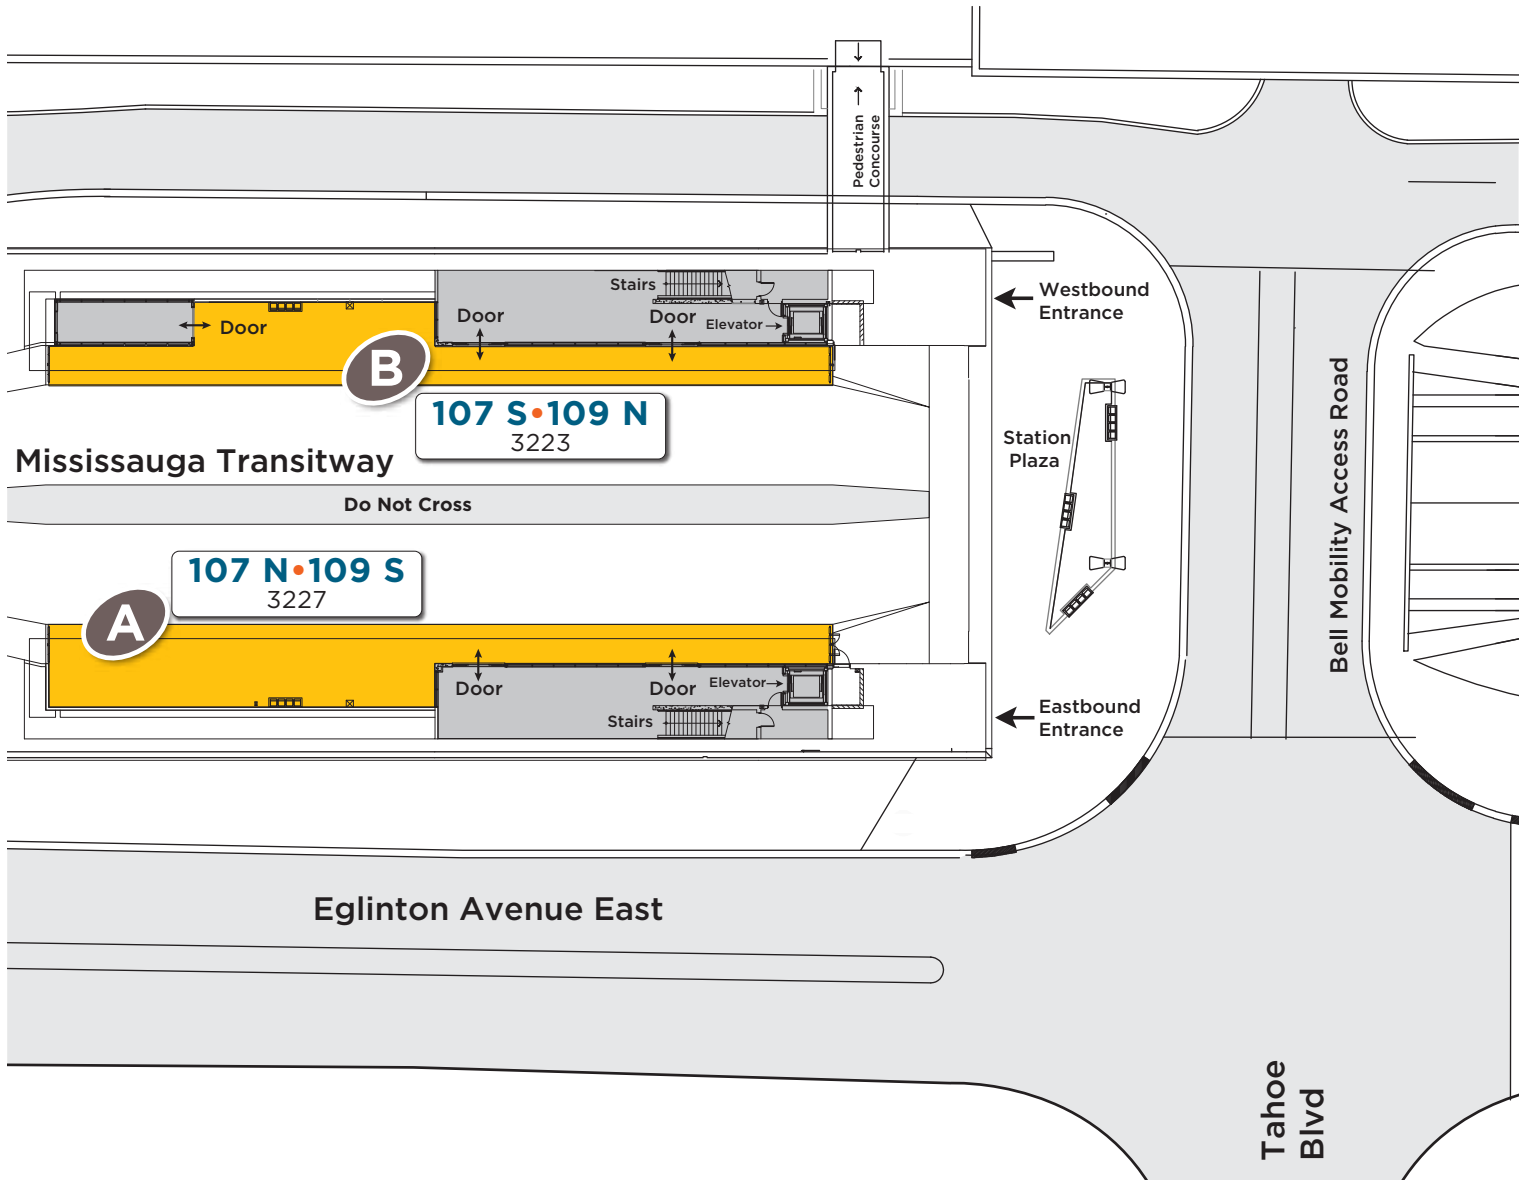

Etobicoke Creek Station

Map not to scale

Legend

Route # — **109 S**
Bus stop # — 3227

Platform Letter

Platform

Enclosed Area

Effective: September 2, 2024