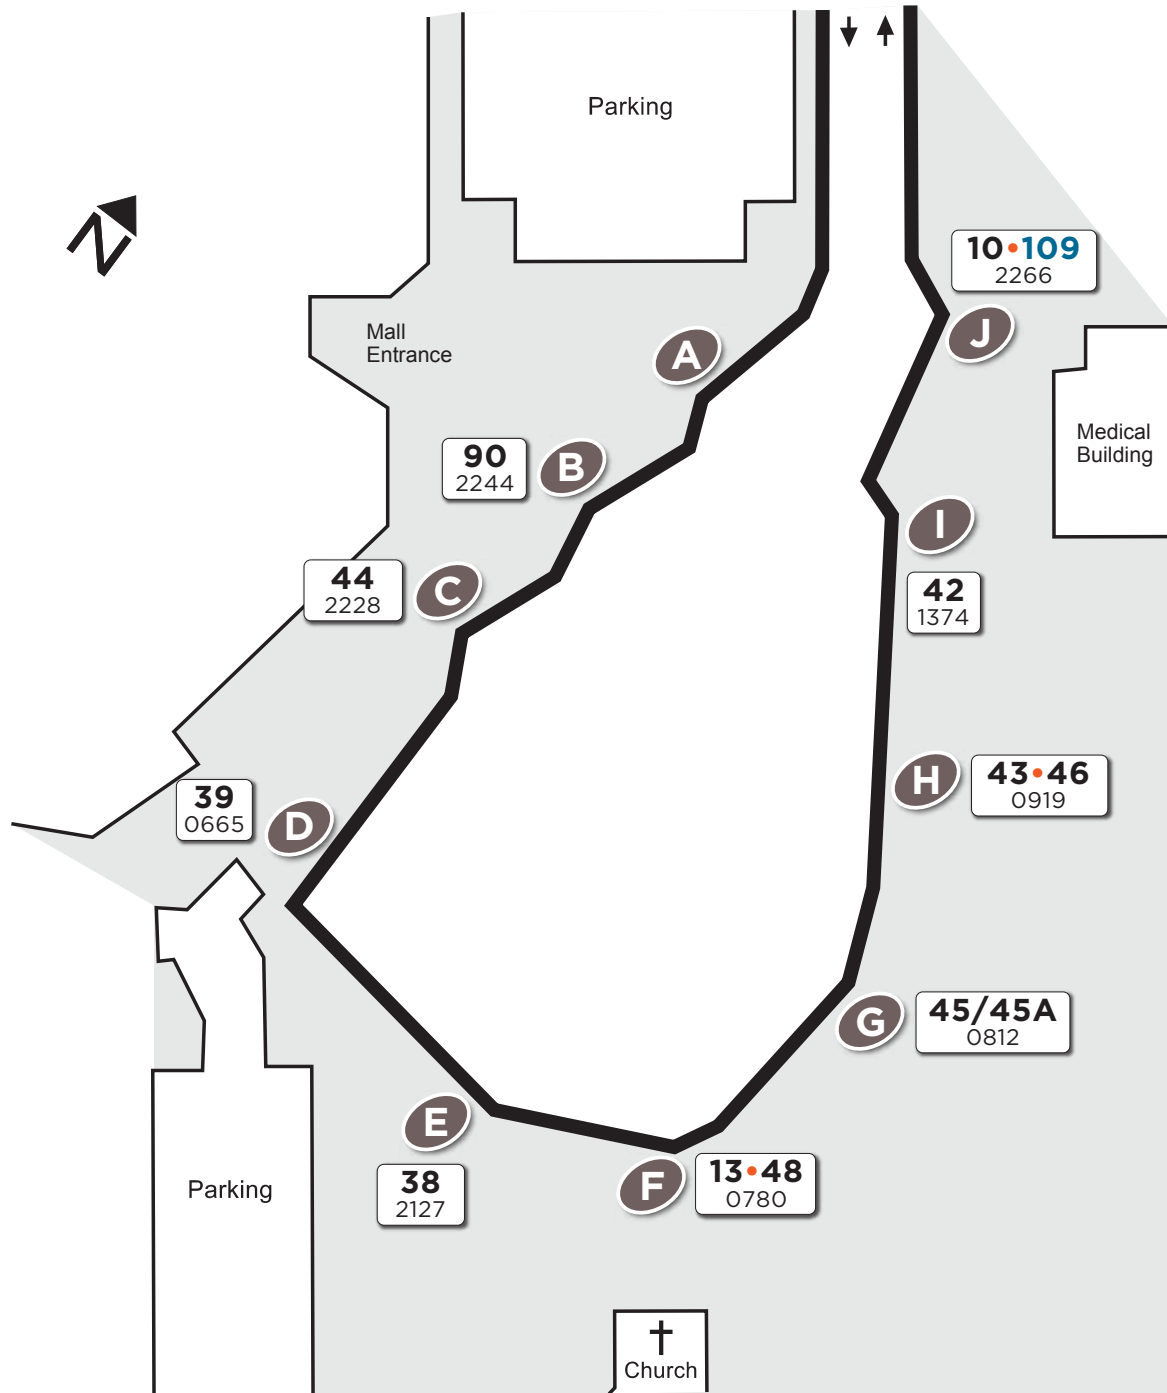

# Meadowvale Town Centre

Map not to scale

## Legend

Route # — 44  
Bus stop # — 2228

Route # — 109  
Bus stop # — 2266

Platform Letter

Effective: September 2, 2024