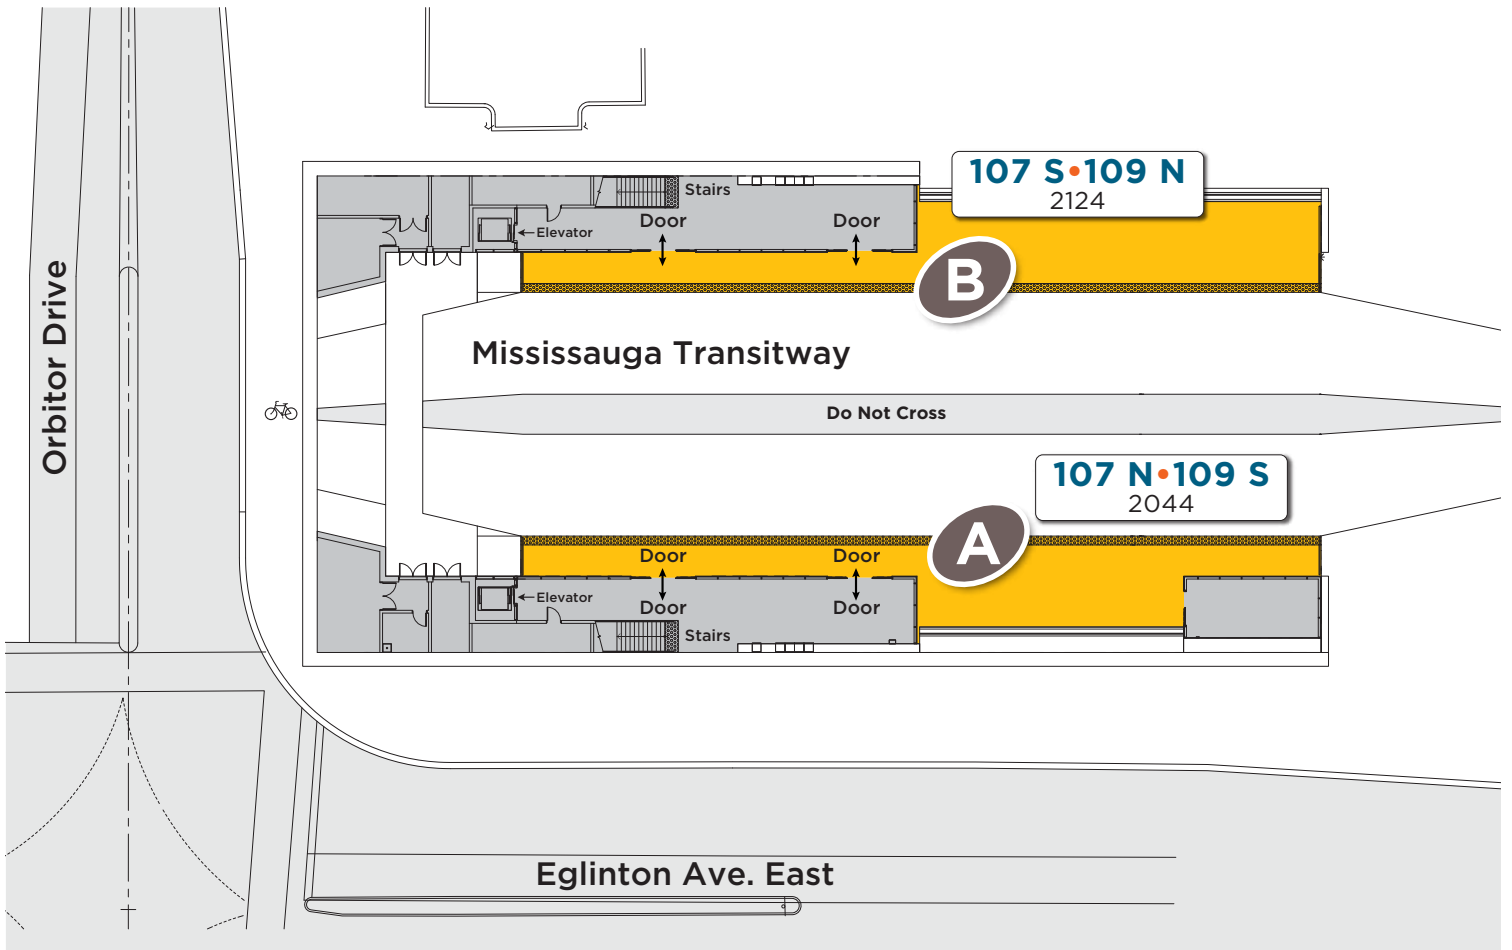

Orbitor Station

Map not to scale

Legend

Route # — **109 S**
Bus stop # — **2044**

Platform Letter

Platform

Enclosed Area

Effective: September 2, 2024