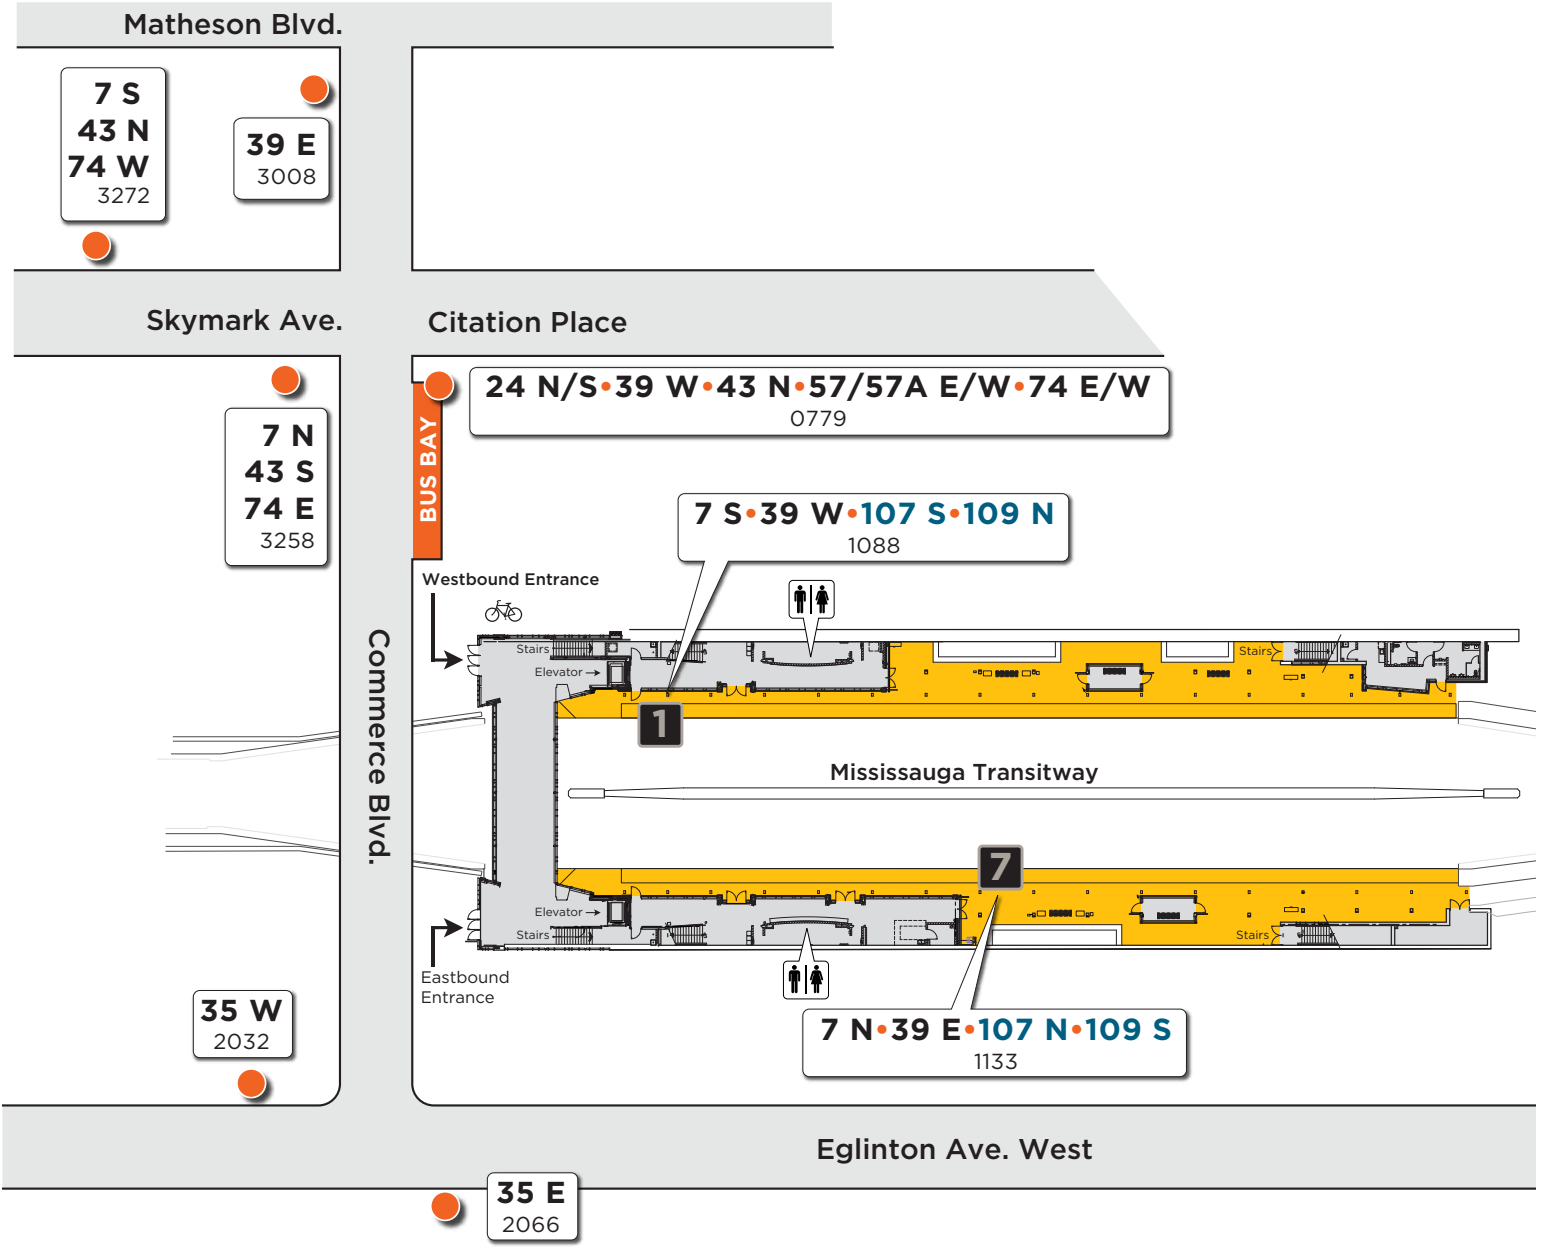

Renforth Station

Map not to scale

Legend

 Route # 7 N Bus stop # 3258	 Route # 109 S Bus stop # 1133	 Platform Number 7	Platform  Enclosed Area 
 Bus Stop Marker			

Effective: September 2, 2024