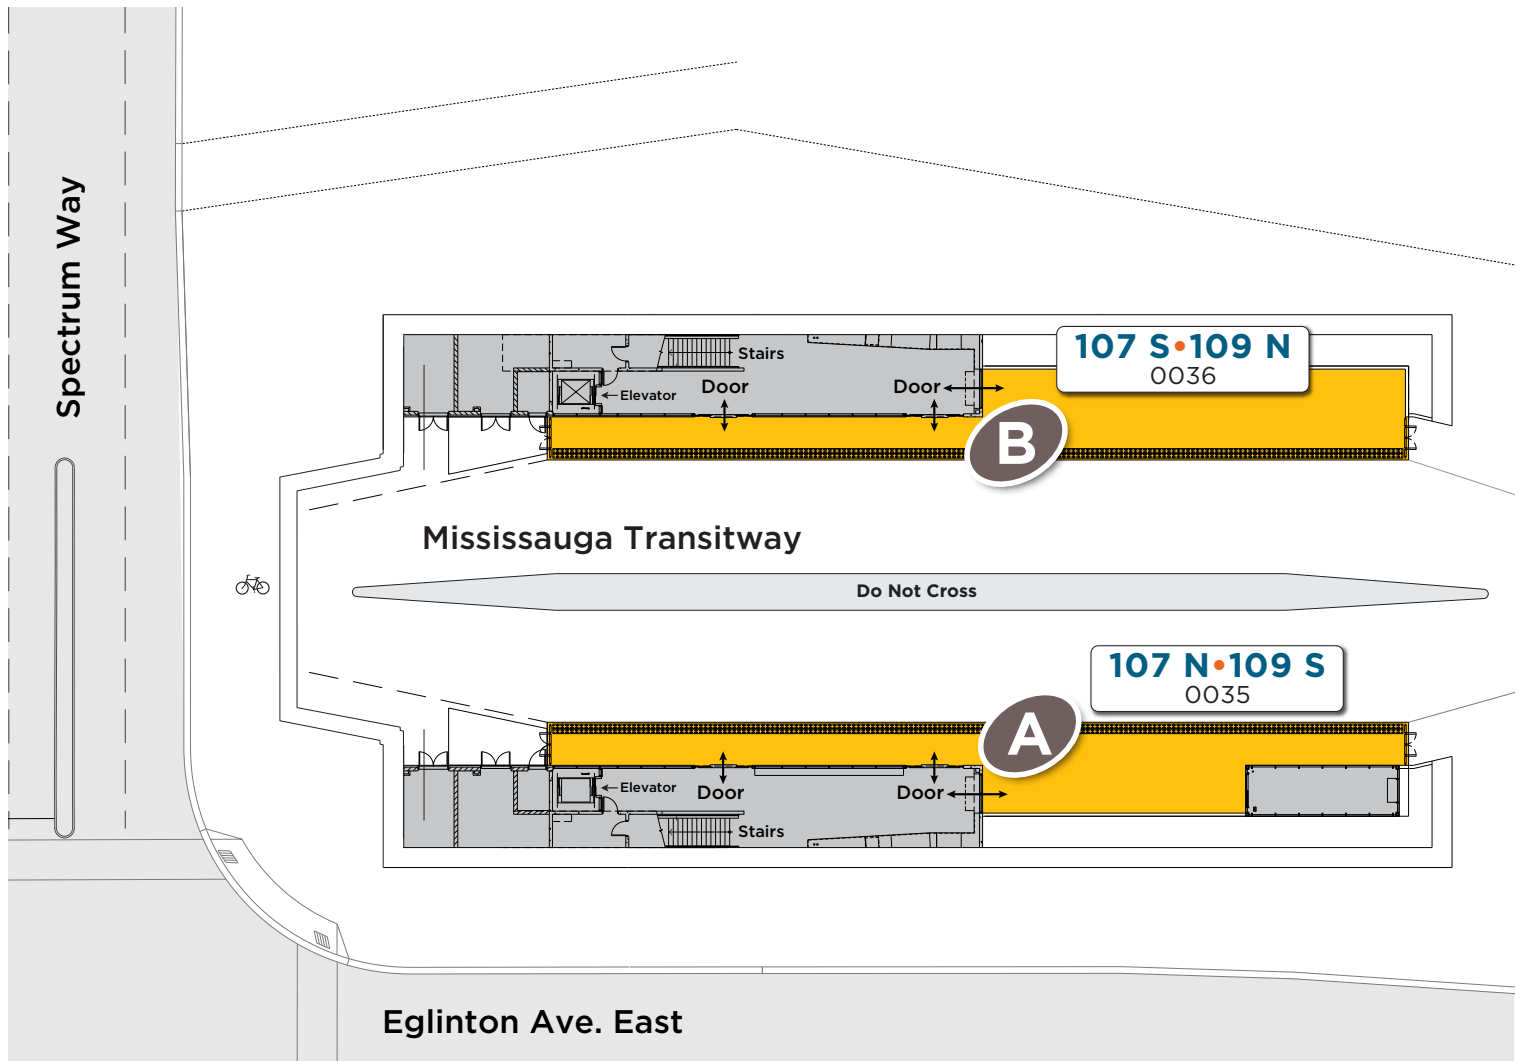

Spectrum Station

Map not to scale

Legend

Route # — **109 S**
Bus stop # — 0035

Platform Letter

Platform

Enclosed Area

Effective: September 2, 2024