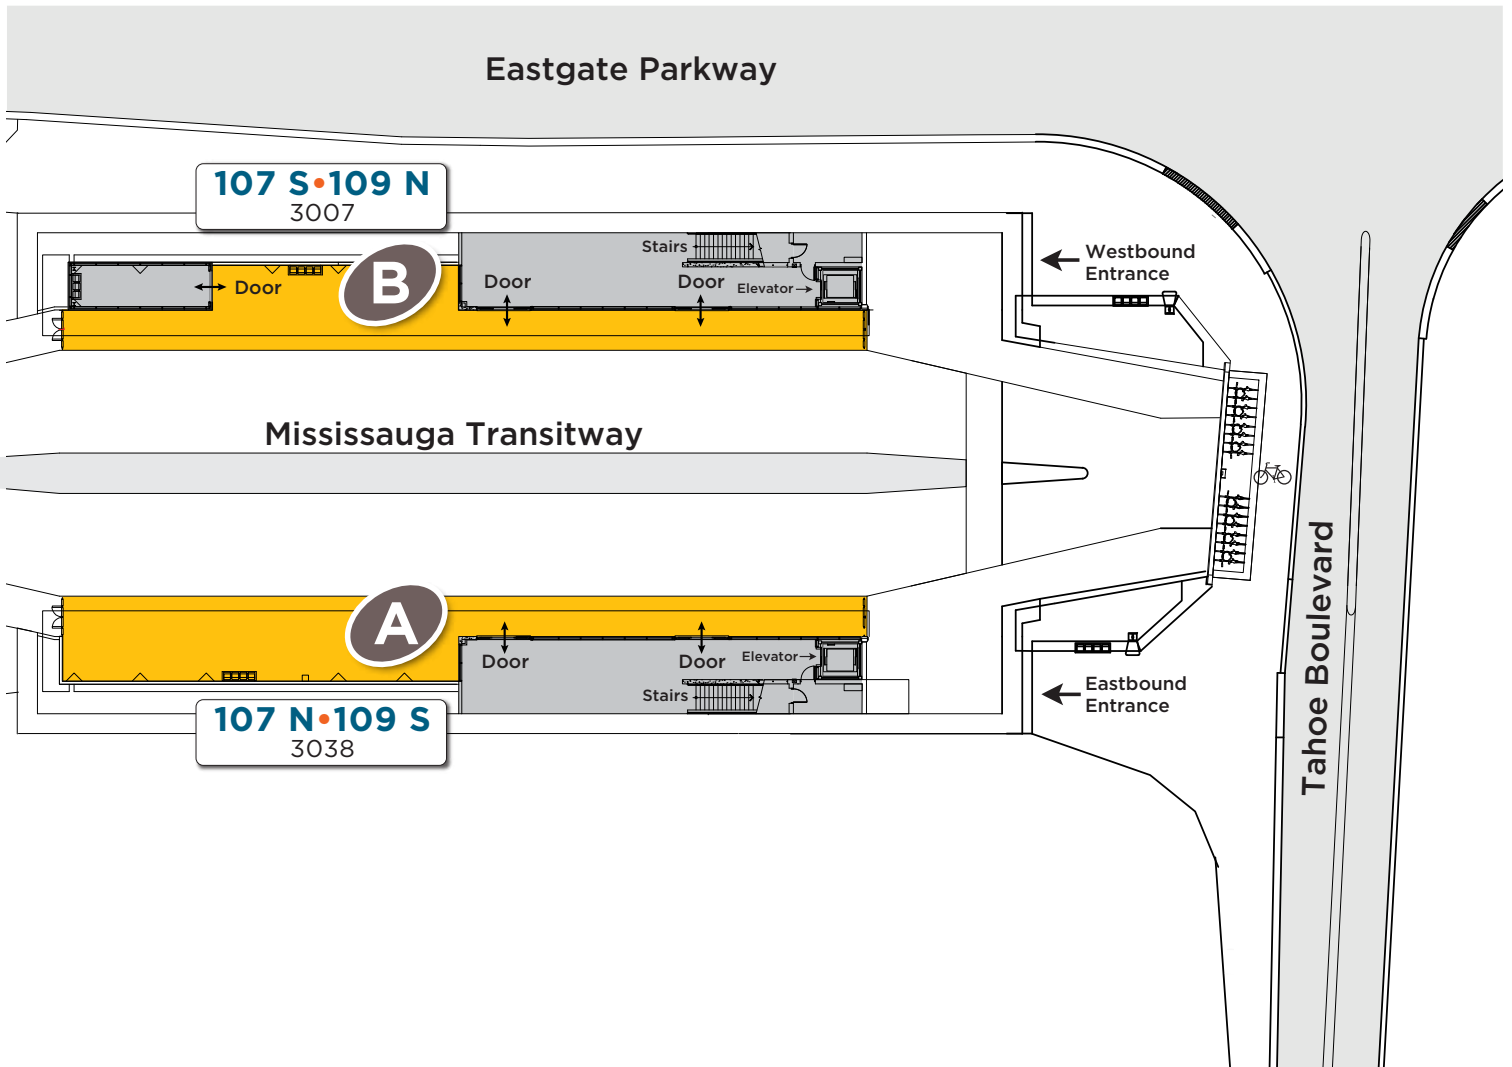

Tahoe Station

Map not to scale

Legend

Route # — **109 S**
Bus stop # — **3038**

Platform Letter

Platform

Enclosed Area

Effective: September 2, 2024