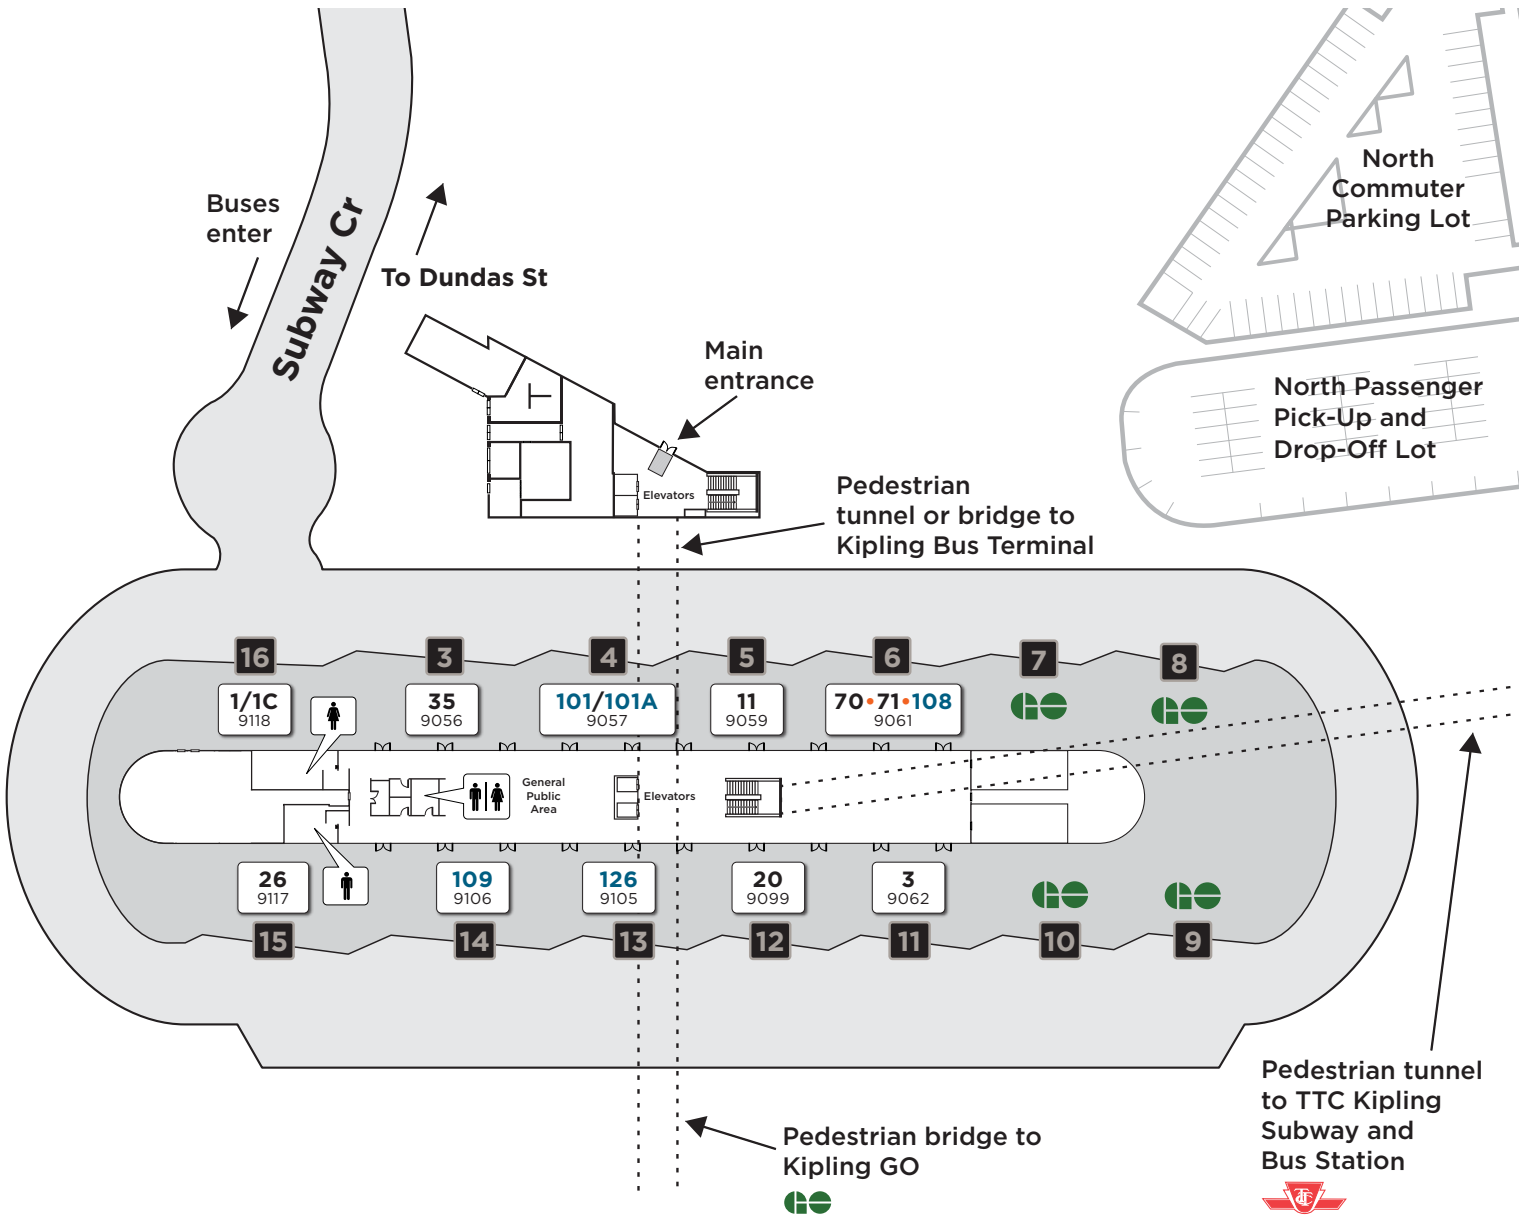

Kipling Bus Terminal

Map not to scale

Legend

Route # **1/1C**
Bus stop # **9118**

Route # **101/101A**
Bus stop # **9057**

Platform Number

4

Effective: September 2, 2024