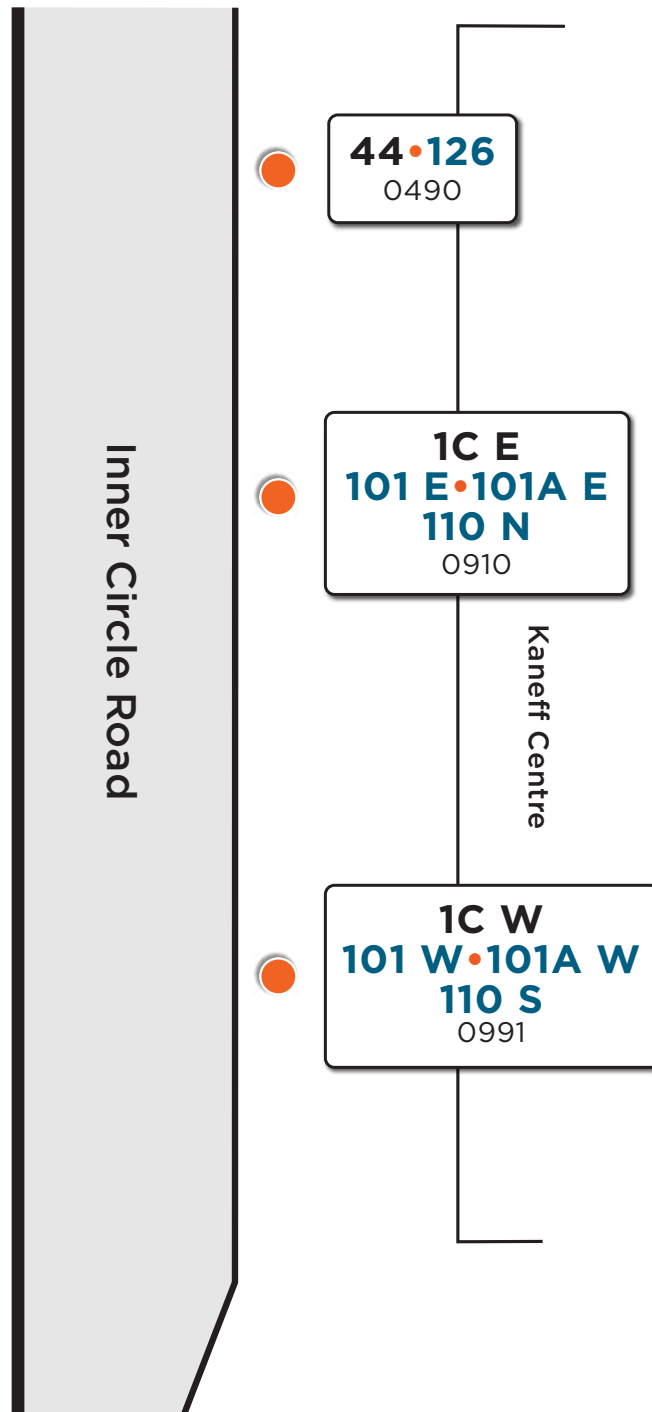

University of Toronto Mississauga

Note:

101A - No service to UTM during summer term and winter break

Map not to scale

Legend

Route # — **1C W**
Bus stop # — 0991

Route # — **110 S**
Bus stop # — 0991

Bus Stop Marker