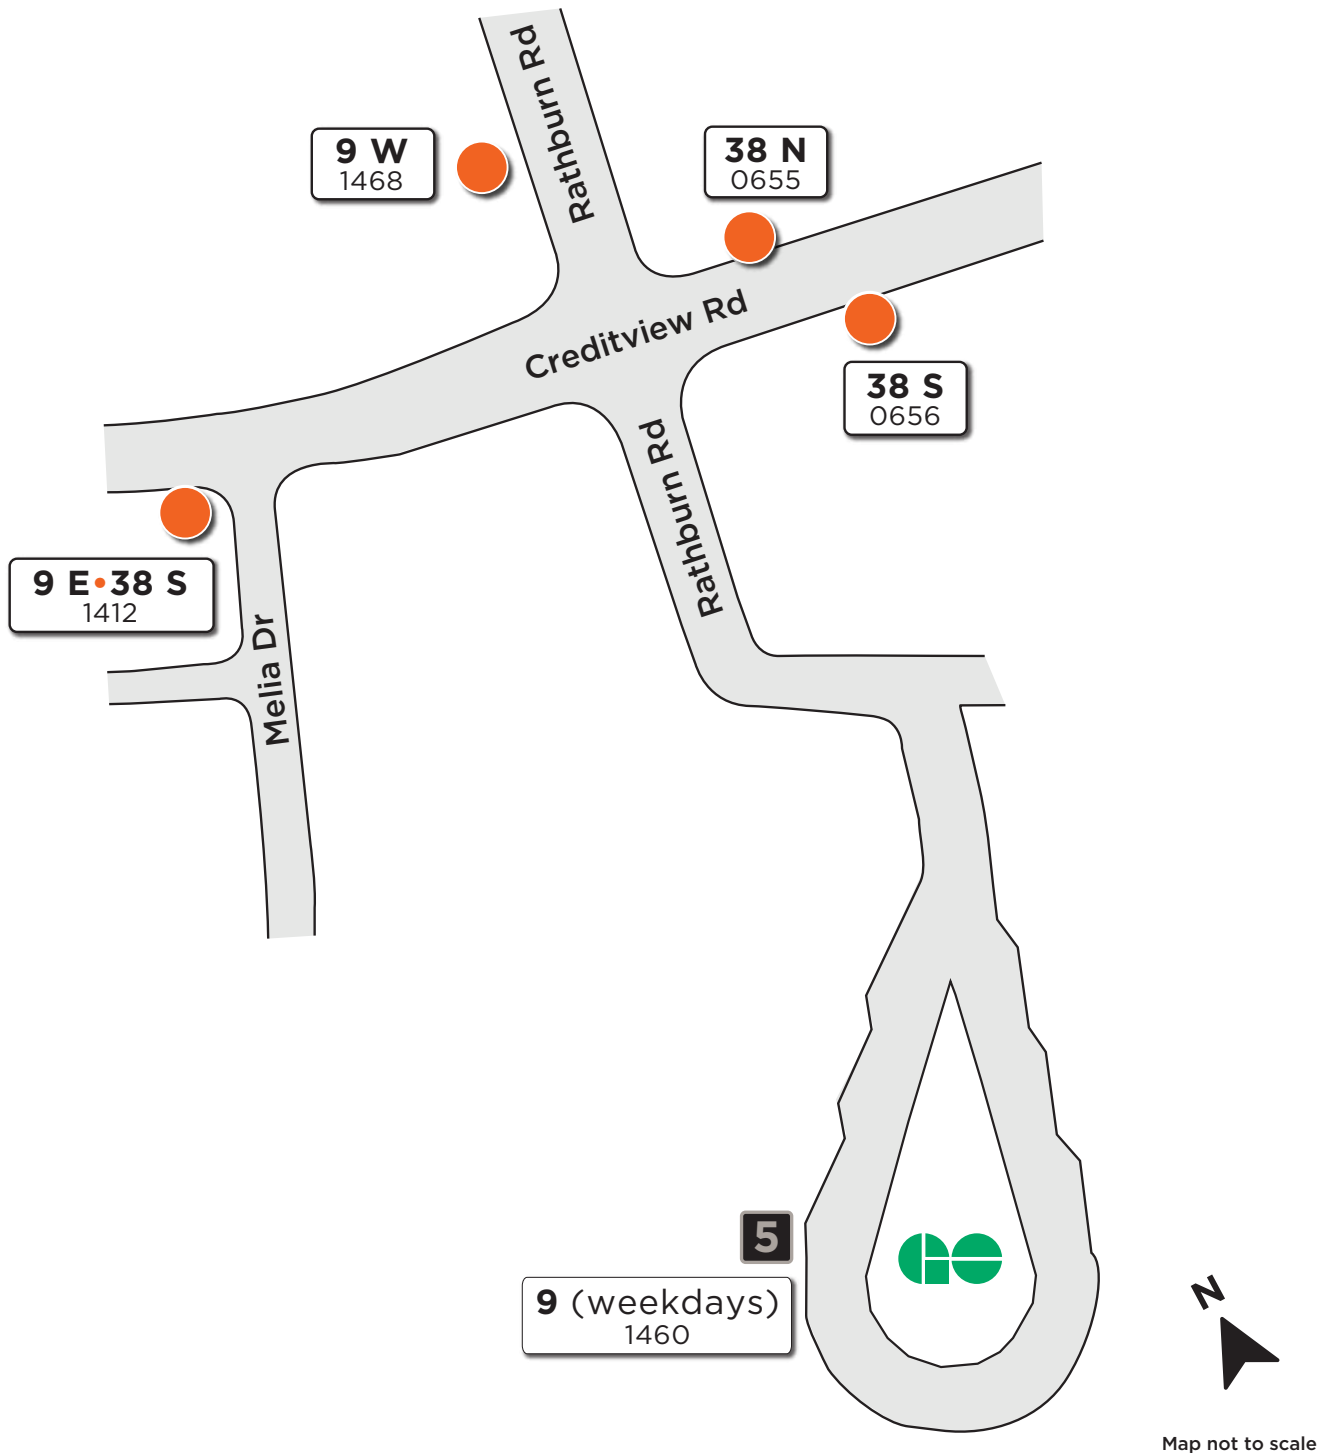

# Erindale GO

Map not to scale

## Legend

Route # — **9**  
Bus stop # — 1460

Bus Stop Marker

Platform Number

Effective: September 2, 2024