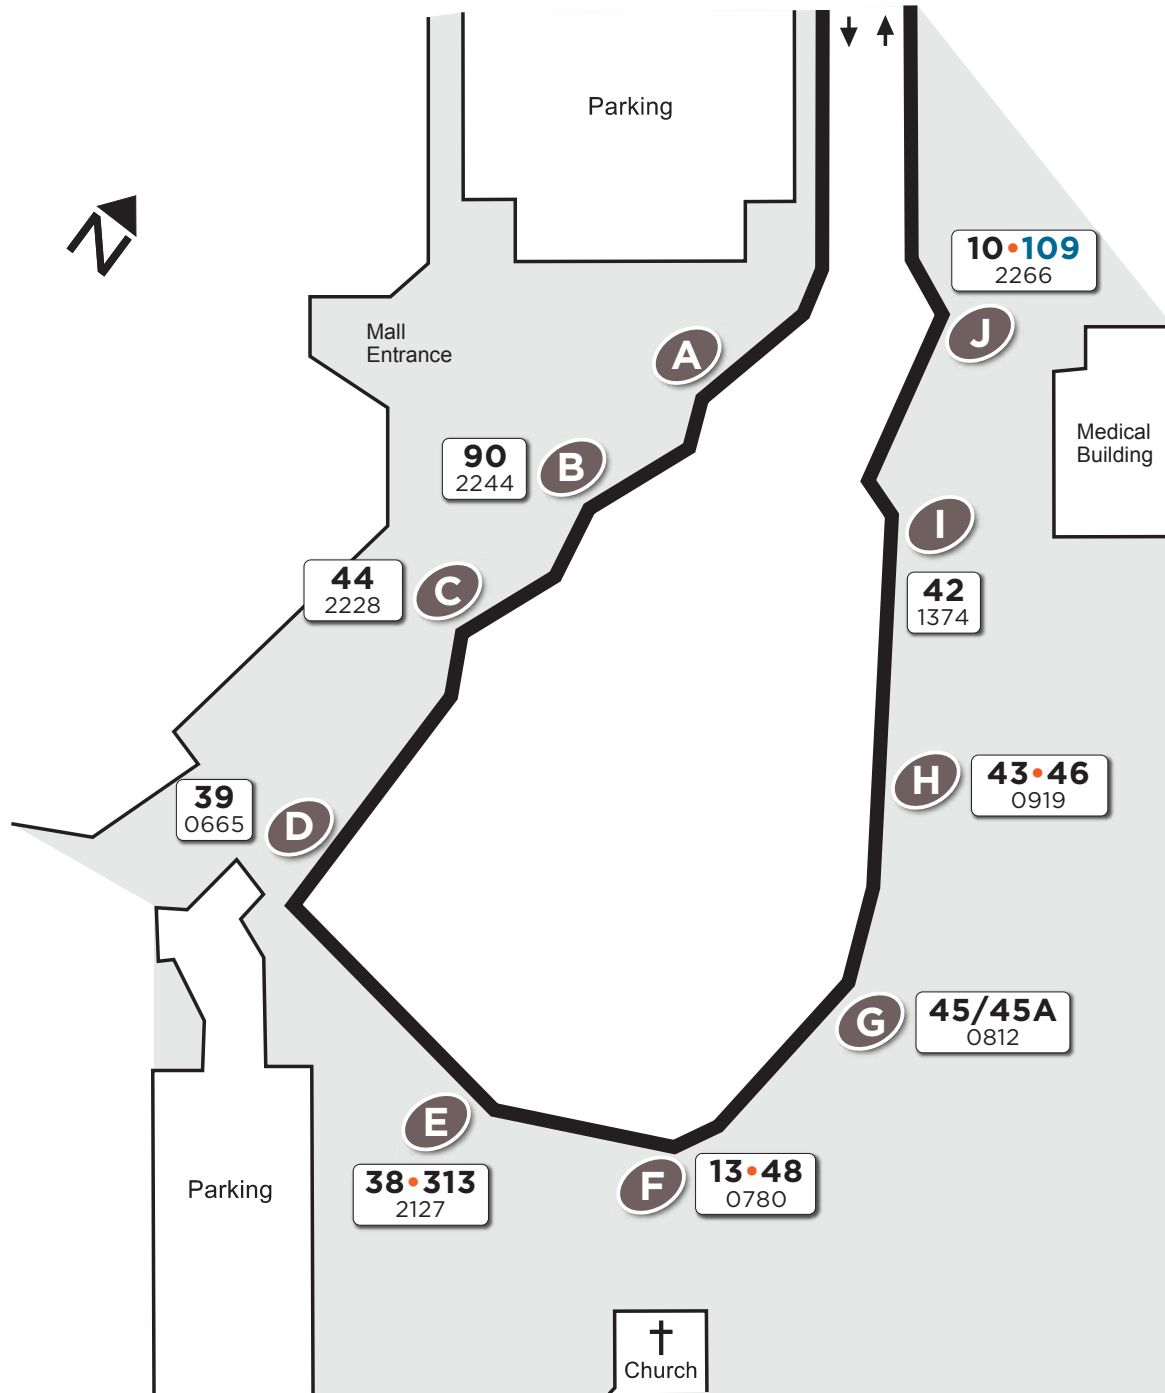

Meadowvale Town Centre

Map not to scale

Legend

Route # — **44**
Bus stop # — 2228

Route # — **109**
Bus stop # — 2266

Platform Letter

Effective: September 2, 2024