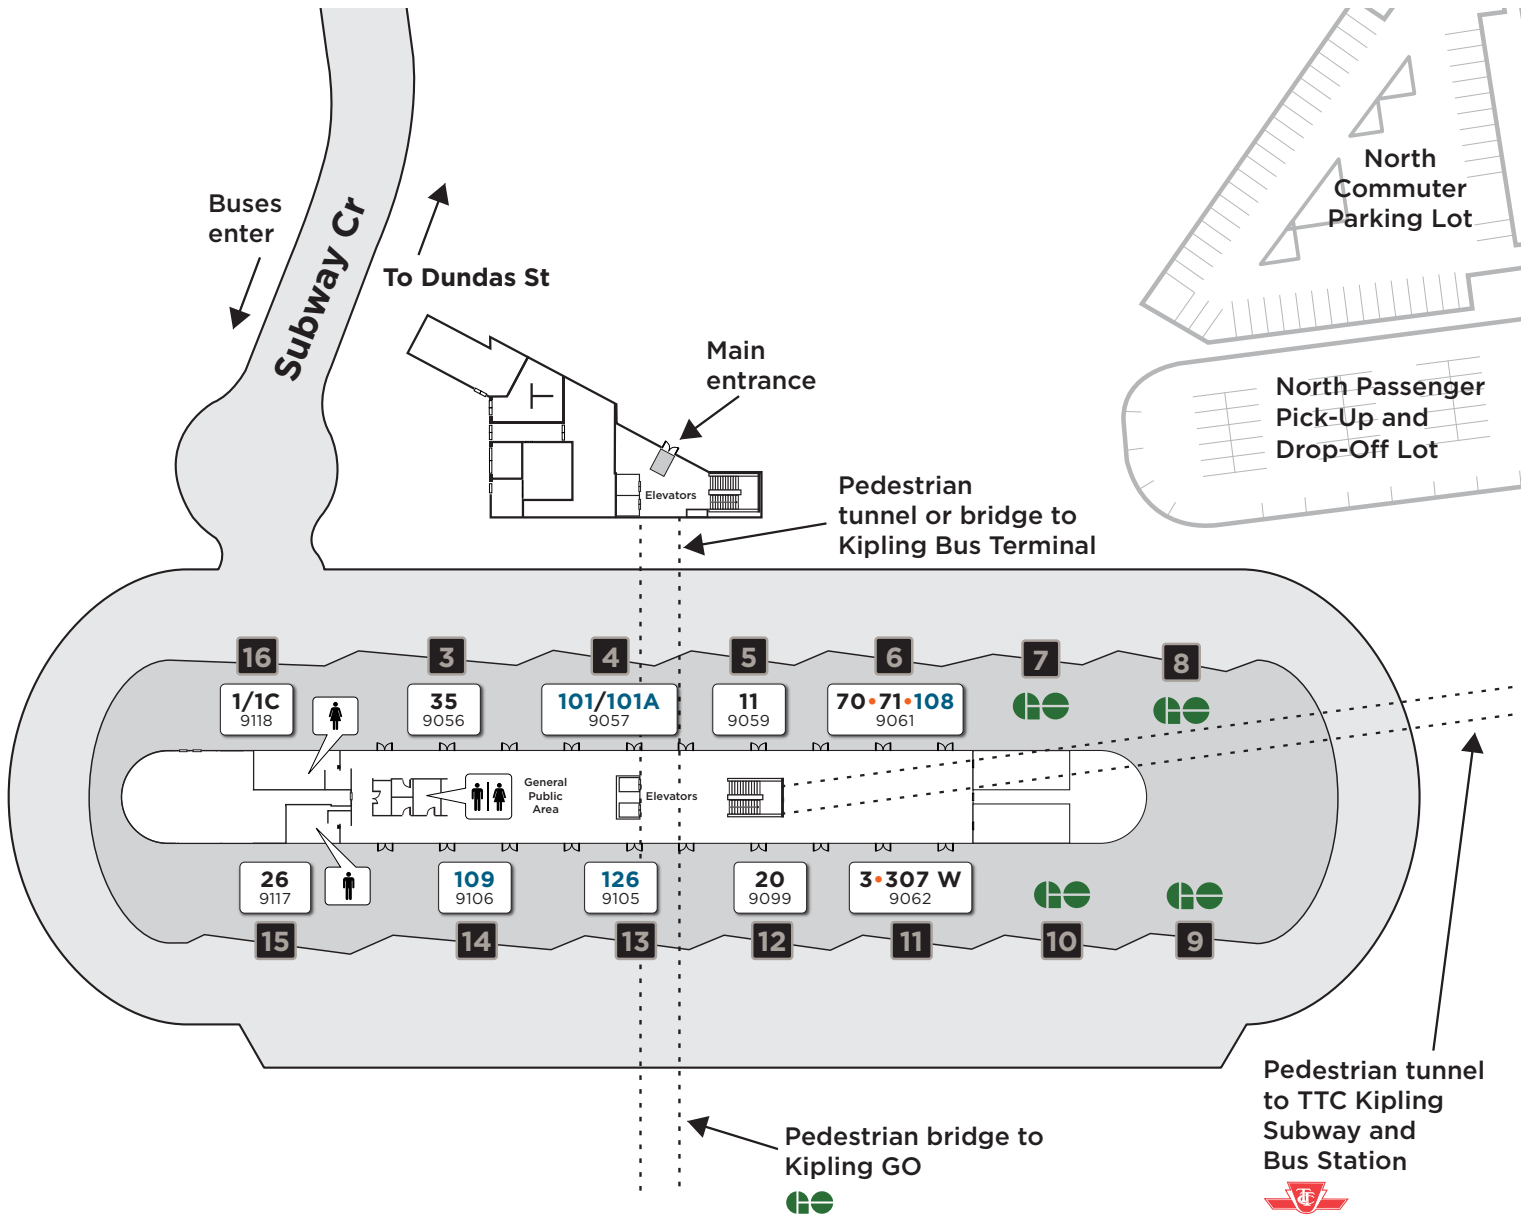

# Kipling Bus Terminal

Map not to scale

## Legend

Route # — 1/1C  
Bus stop # — 9118

Route # — 101/101A  
Bus stop # — 9057

Platform Number **4**

Effective: September 2, 2024