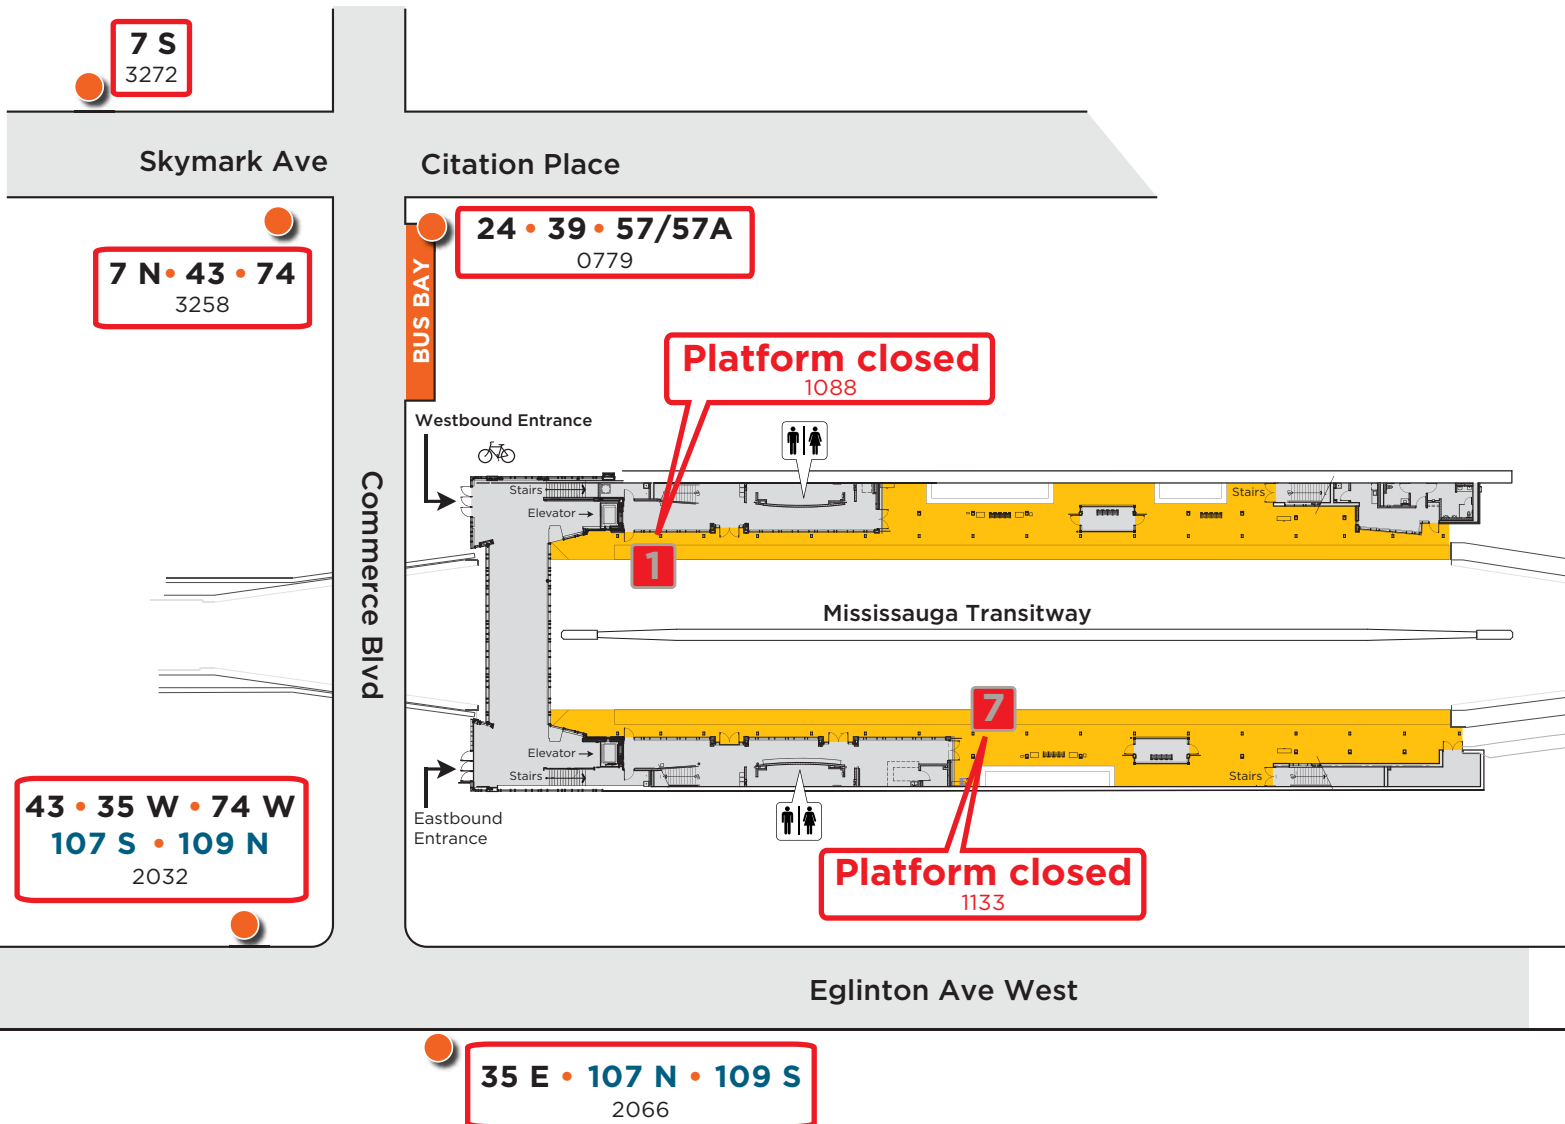

# Renforth Station Construction - Stop/Platform Changes

September 23 to November 1, 2024

## Renforth Station will be closed for construction

Map not to scale

### Legend

Route # — **7 N**  
Bus stop # — 3258

Route # — **109 S**  
Bus stop # — 2066

Platform Number

Platform   
Enclosed Area

Bus Stop Marker