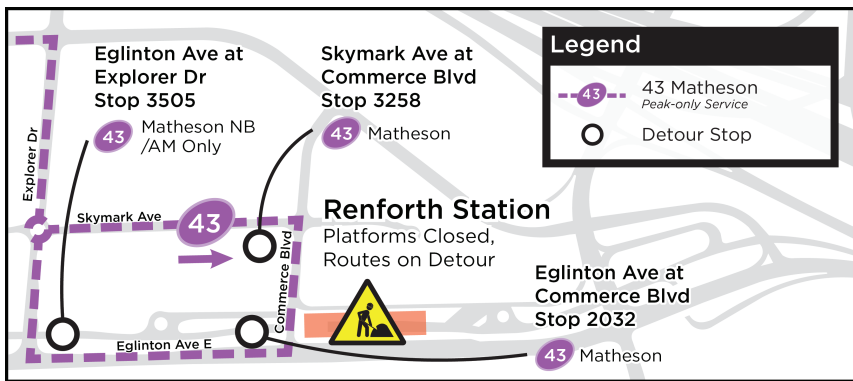

### Renforth Station Construction

Routes Impacted: 43

Route 43 will be detoured for Renforth Station construction

#### Southbound:

Stops not served  
 #0779 Commerce Blvd at Renforth Station  
 Alternate stops  
 #3258 at Skymark Ave at Commerce Blvd  
 Additional connections  
 #2032 at Eglinton Ave at Commerce Blvd (new southbound terminus)

#### Northbound:

Stops not served  
 #0779 Commerce Blvd at Renforth Station  
 #3272 at Skymark Ave west of Commerce Blvd  
 #2147 at Skymark Ave at Explorer Dr  
 Alternate stops  
 #3258 on Skymark Ave at Commerce Blvd (first stop northbound)  
 #2032 at Eglinton Ave at Commerce Blvd