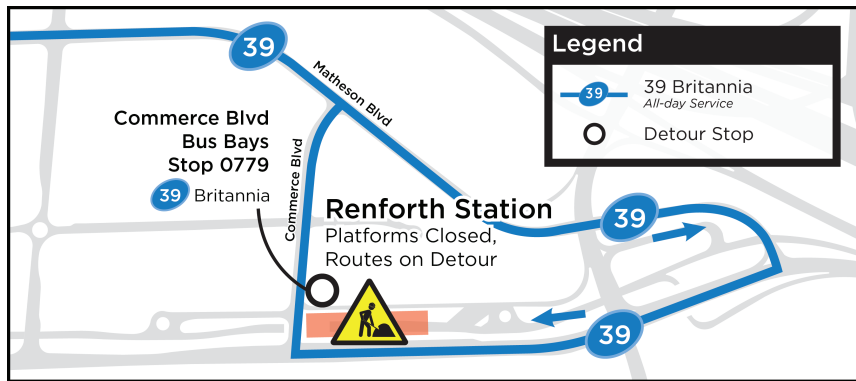

Service Update

Effective: Sep 23 to Nov 1, 2024

Renforth Station Construction

Routes Impacted: 39

Route 39 will be detoured for Renforth Station construction

Eastbound:

Stops not served
 #3008 Commerce Blvd south of Matheson Blvd
 #1133 Renforth Station Platform 7
 Alternate stop
 #0779 Commerce Blvd at Renforth Station (eastbound terminus)

Westbound:

Stop not served
 #1088 Renforth Station Platform 1
 Alternate stop
 #0779 Commerce Blvd at Renforth Station (first stop westbound)