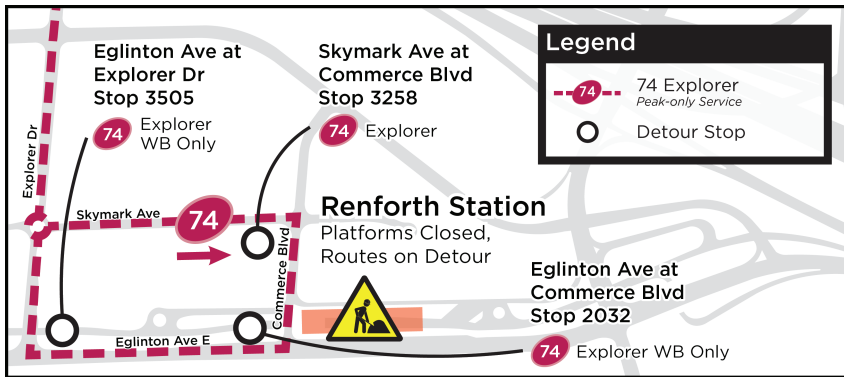

Service Update

Effective: Sep 23 to Nov 1, 2024

Renforth Station Construction

Routes Impacted: 74

Route 74 will be detoured for Renforth Station construction

Eastbound:

Stop not served
 #0779 Commerce Blvd at Renforth Station
 Alternate stop
 #3258 Skymark Ave at Commerce Blvd (eastbound terminus)

Westbound:

Stops not served
 #0779 Commerce Blvd at Renforth Station
 #3272 Skymark Ave west of Commerce Blvd
 #2147 Skymark Ave at Explorer Dr
 Alternate stops
 #3258 Skymark Ave at Commerce Blvd
 #2032 Eglinton Ave at Commerce Blvd
 #3505 Eglinton Ave at Explorer Dr