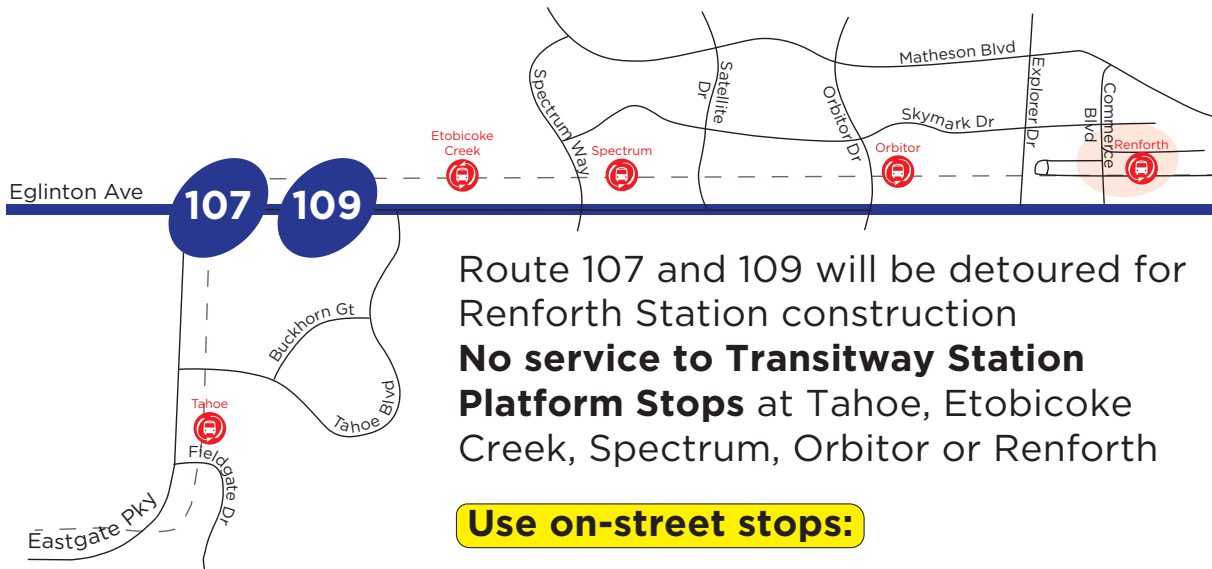

Effective: Sep 23 to Nov 1, 2024

Renforth Station Construction - Platform Closures

Routes Impacted: 107, 109

Route 107 and 109 will be detoured for Renforth Station construction

No service to Transitway Station

Platform Stops at Tahoe, Etobicoke Creek, Spectrum, Orbitor or Renforth

Use on-street stops:

Tahoe Station

No service to Tahoe Station stops 3038, 3007

Etobicoke Creek Station

No service to Etobicoke Creek Station stops 3223, 3227

Spectrum Station

No service to Spectrum Station stops 0336, 0335

Orbitor Station

No service to Orbitor Station stops 2124, 2044

Renforth Station

No service to Renforth Station stops 1088, 1133