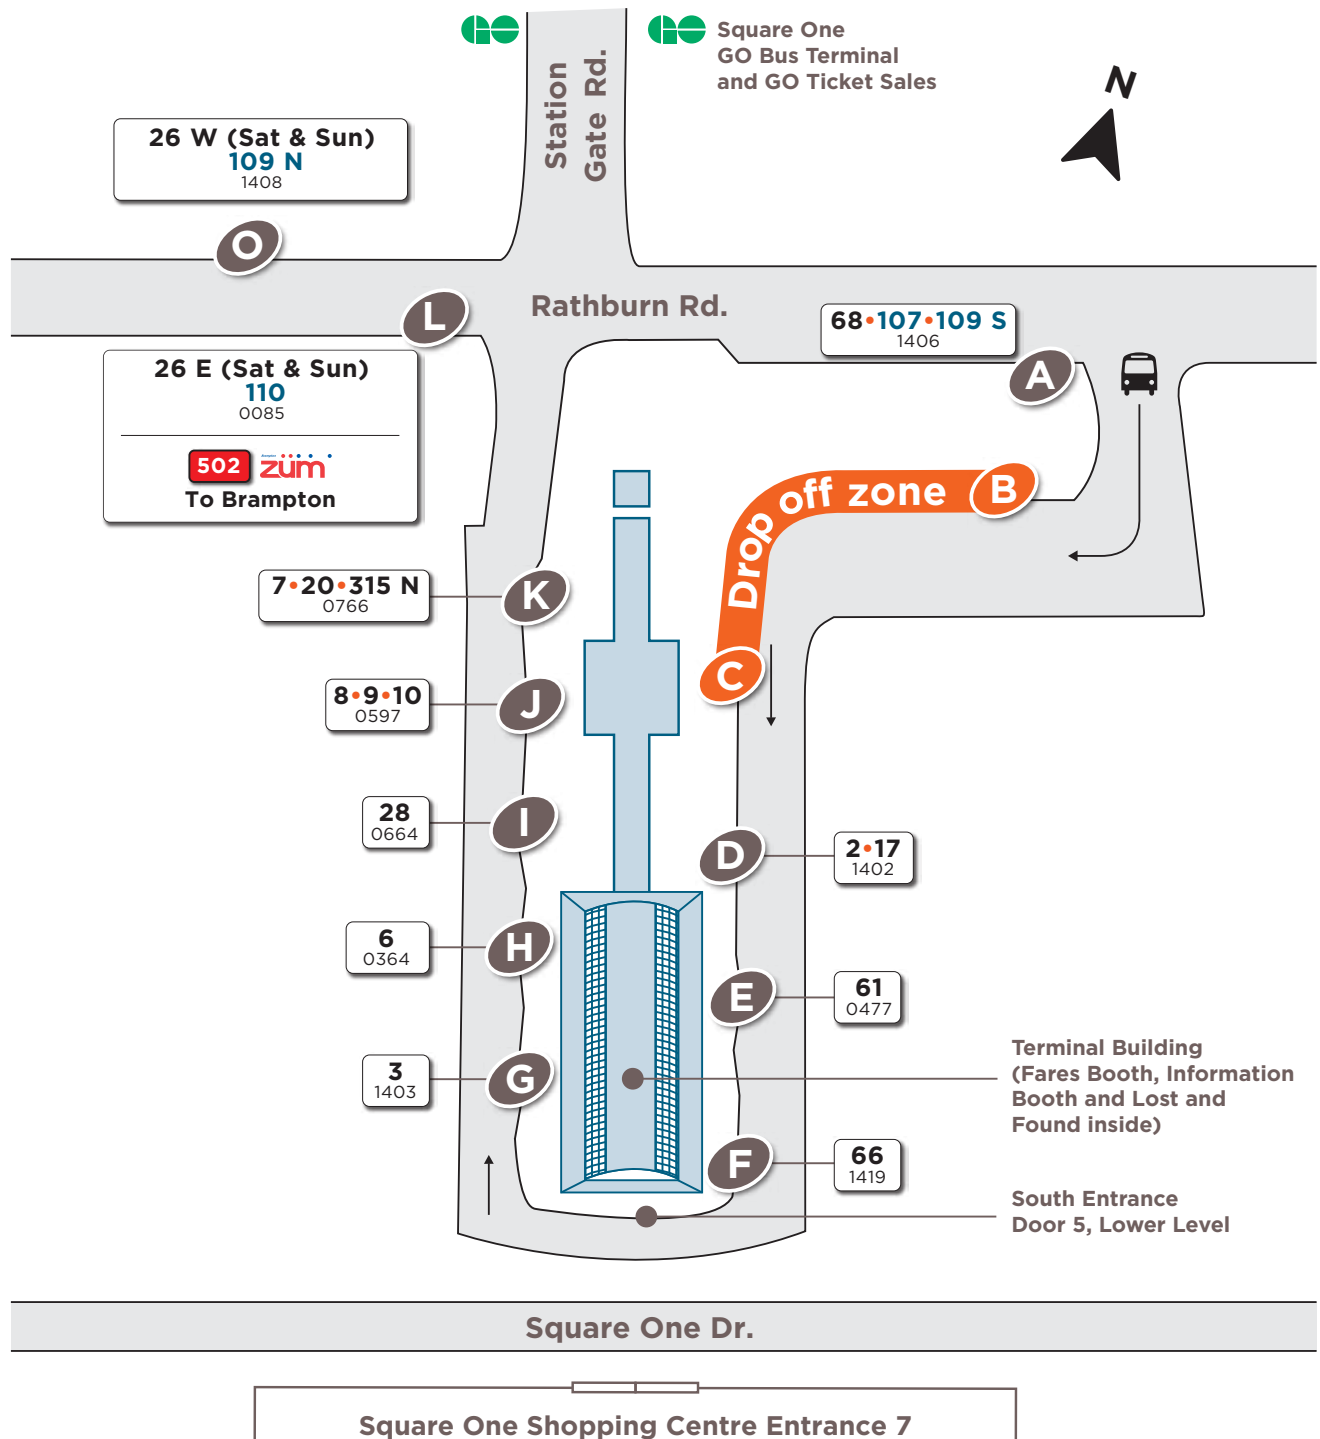

City Centre Transit Terminal

Map not to scale

Legend

Local	Route #	6	Express	Route #	107	Platform letter	A
	Bus stop #	0364		Bus stop #	1406		

Effective: October 28, 2024