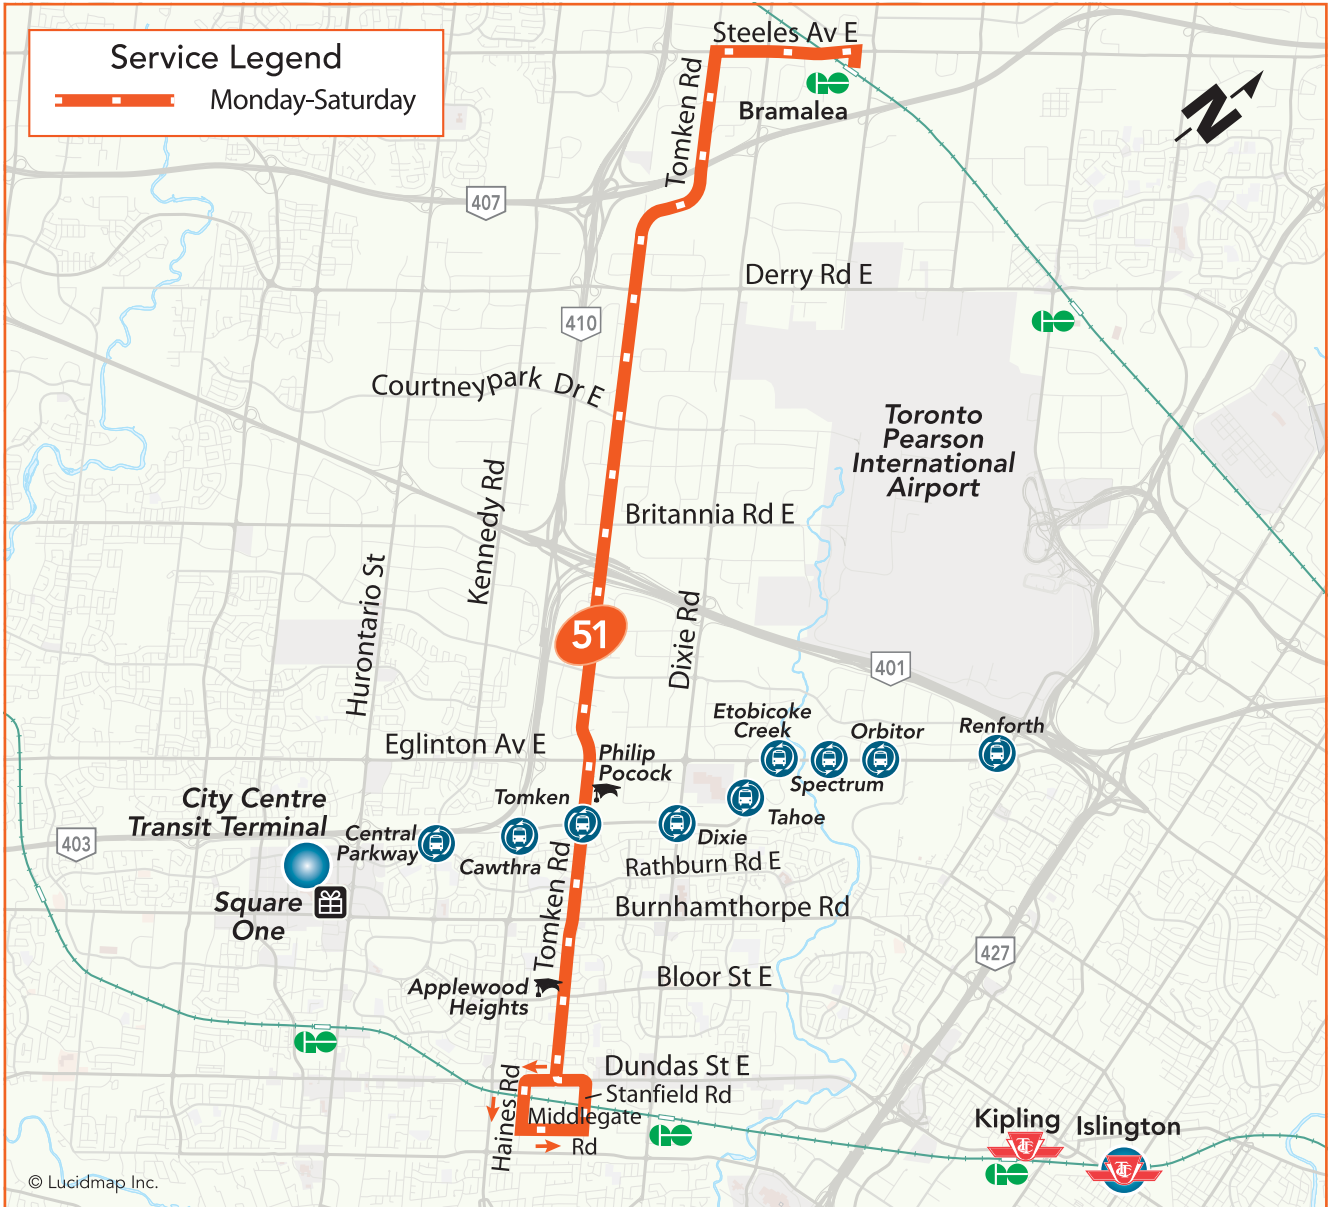

51

Tomken

Local Route
Monday to Saturday

Northbound to Bramalea GO Station
Southbound to Stanfield Rd

Legend

- | | | |
|------------------------------------|--------------------|------------------|
| Terminal | TTC Subway Station | Library |
| Transitway Station | GO Train Station | Community Centre |
| High School, University or College | Hospital | Shopping Centre |