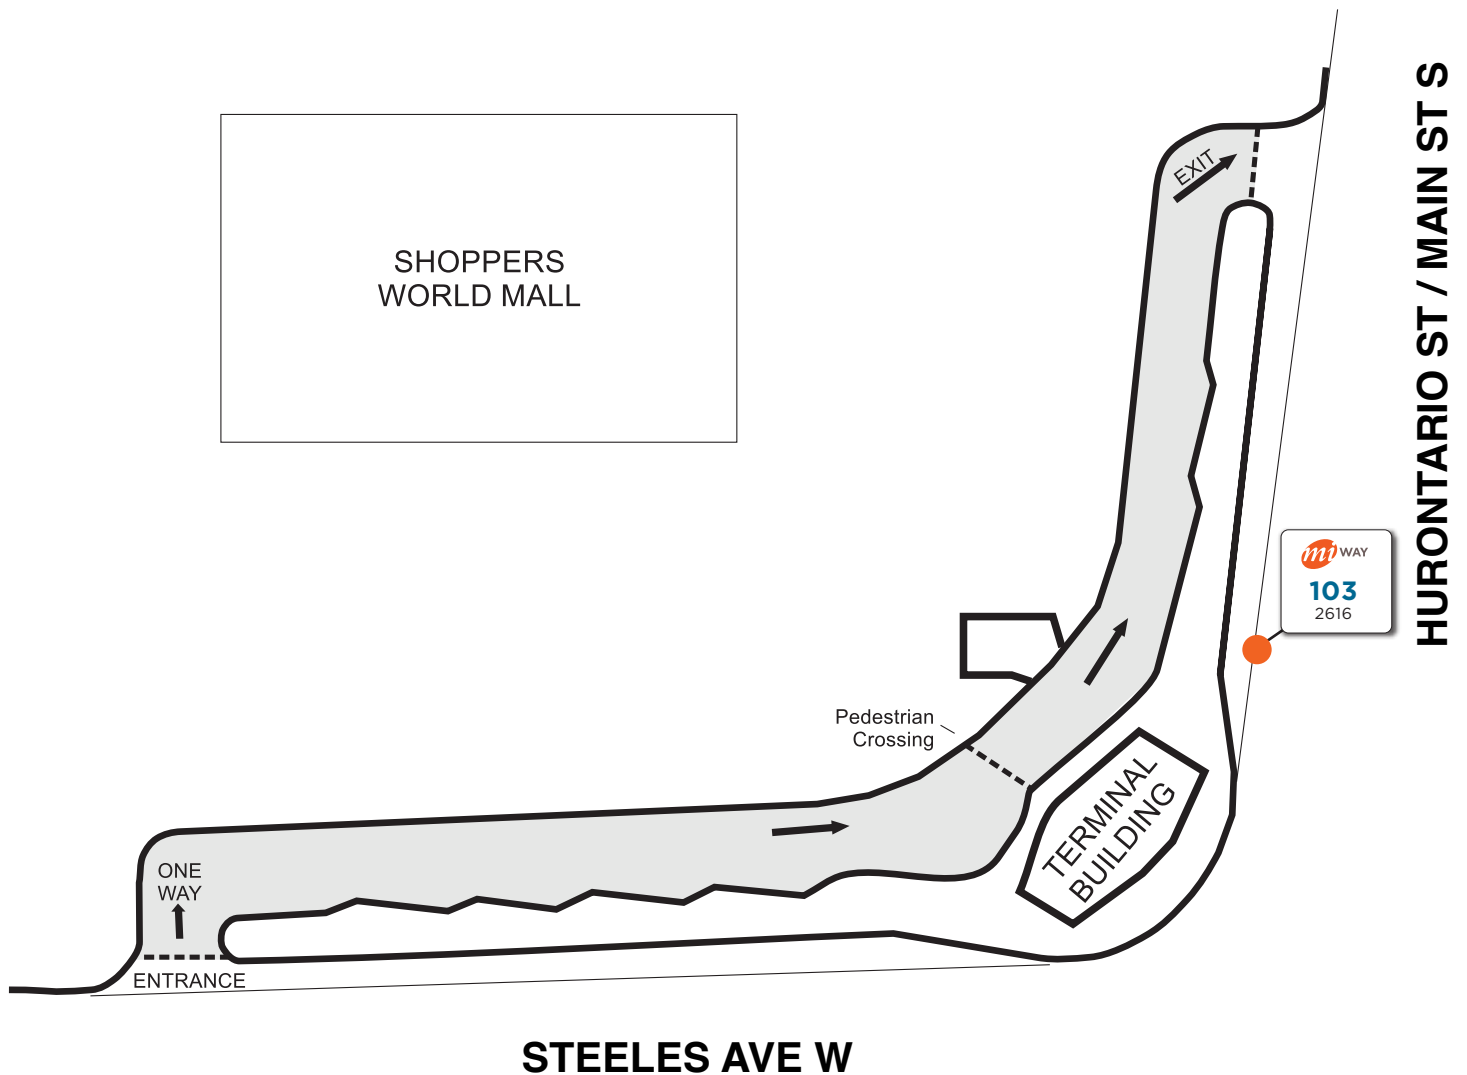

Brampton Gateway Terminal

For more information about this terminal, visit bramptontransit.com

Map not to scale

Legend

Express

Route # — **103**
Bus stop # — 2616

Bus Stop Marker

Effective: November 26, 2012