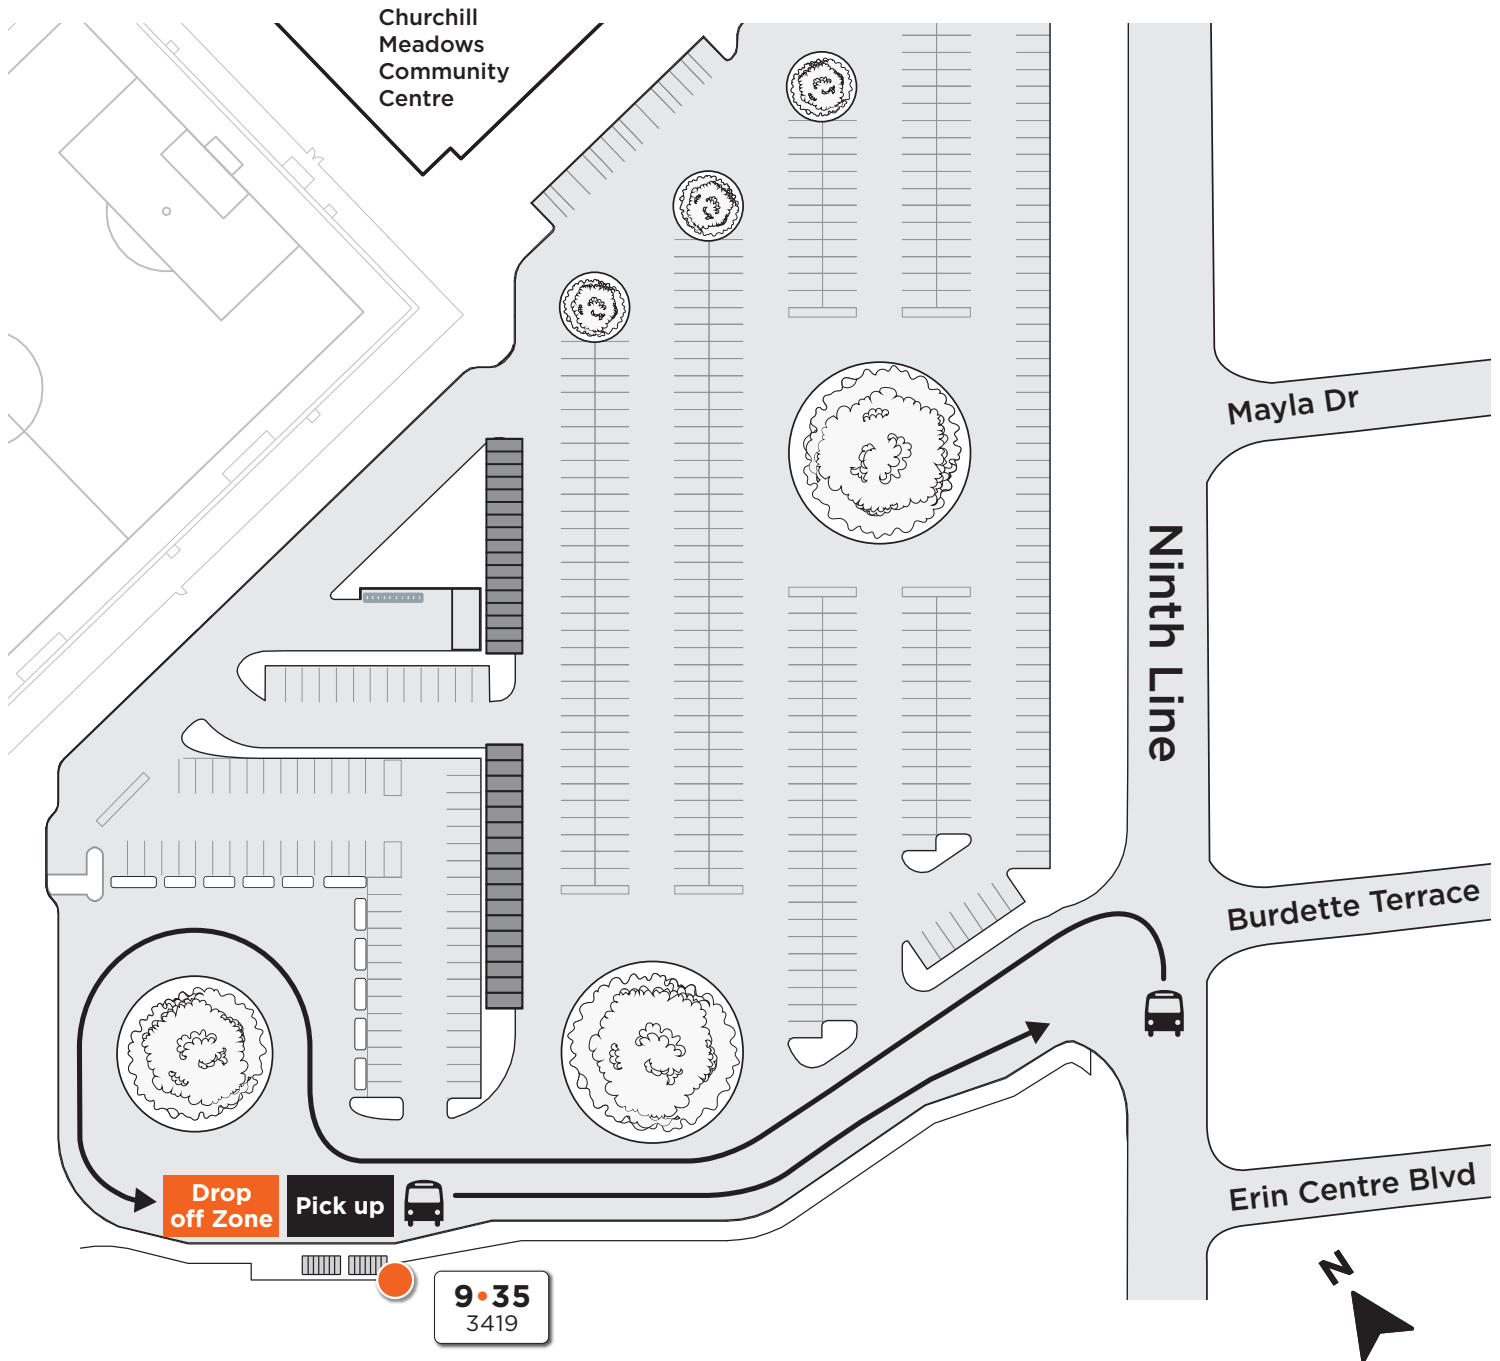

Churchill Meadows Community Centre Terminal

Map not to scale

Legend

Local Route # **35**
 Bus stop # **3419** | Bus stop number 

Effective: October 25, 2021