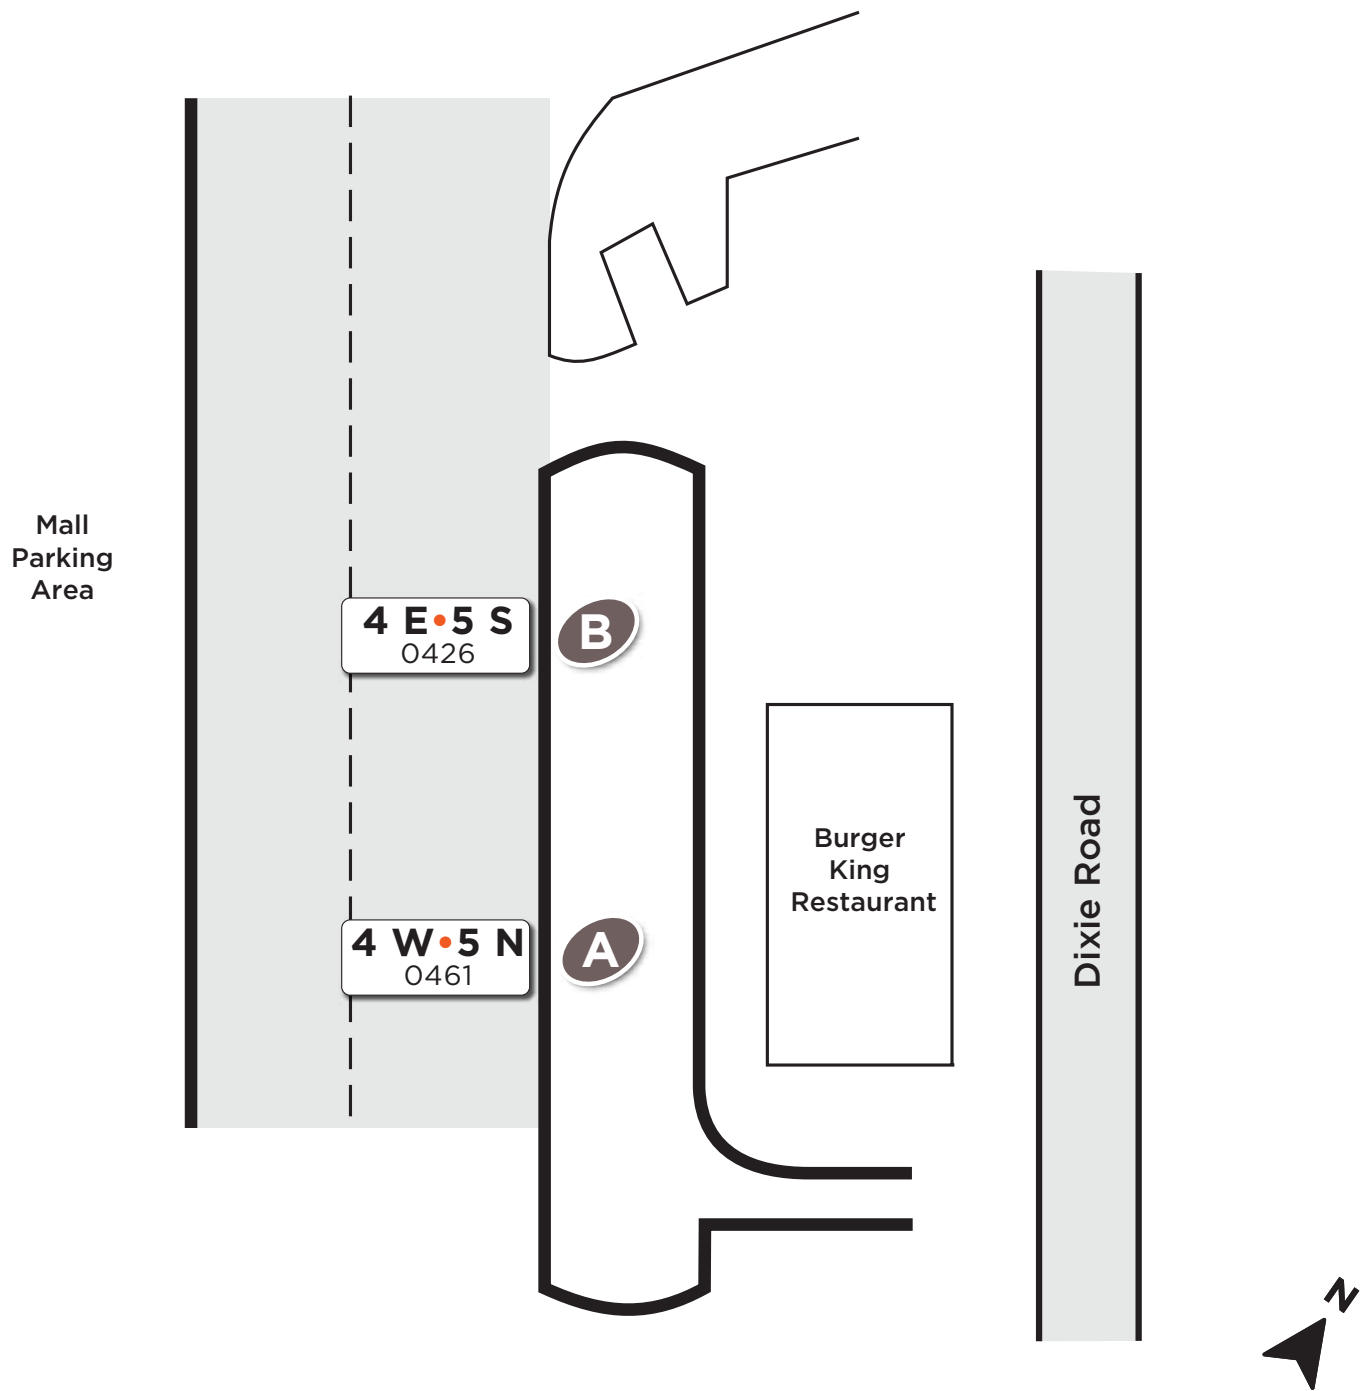

Dixie Outlet Mall

Map not to scale

Legend

Local

Route # — **4 E**
Bus stop # — 0426

Platform Letter

Effective: April 27, 2015