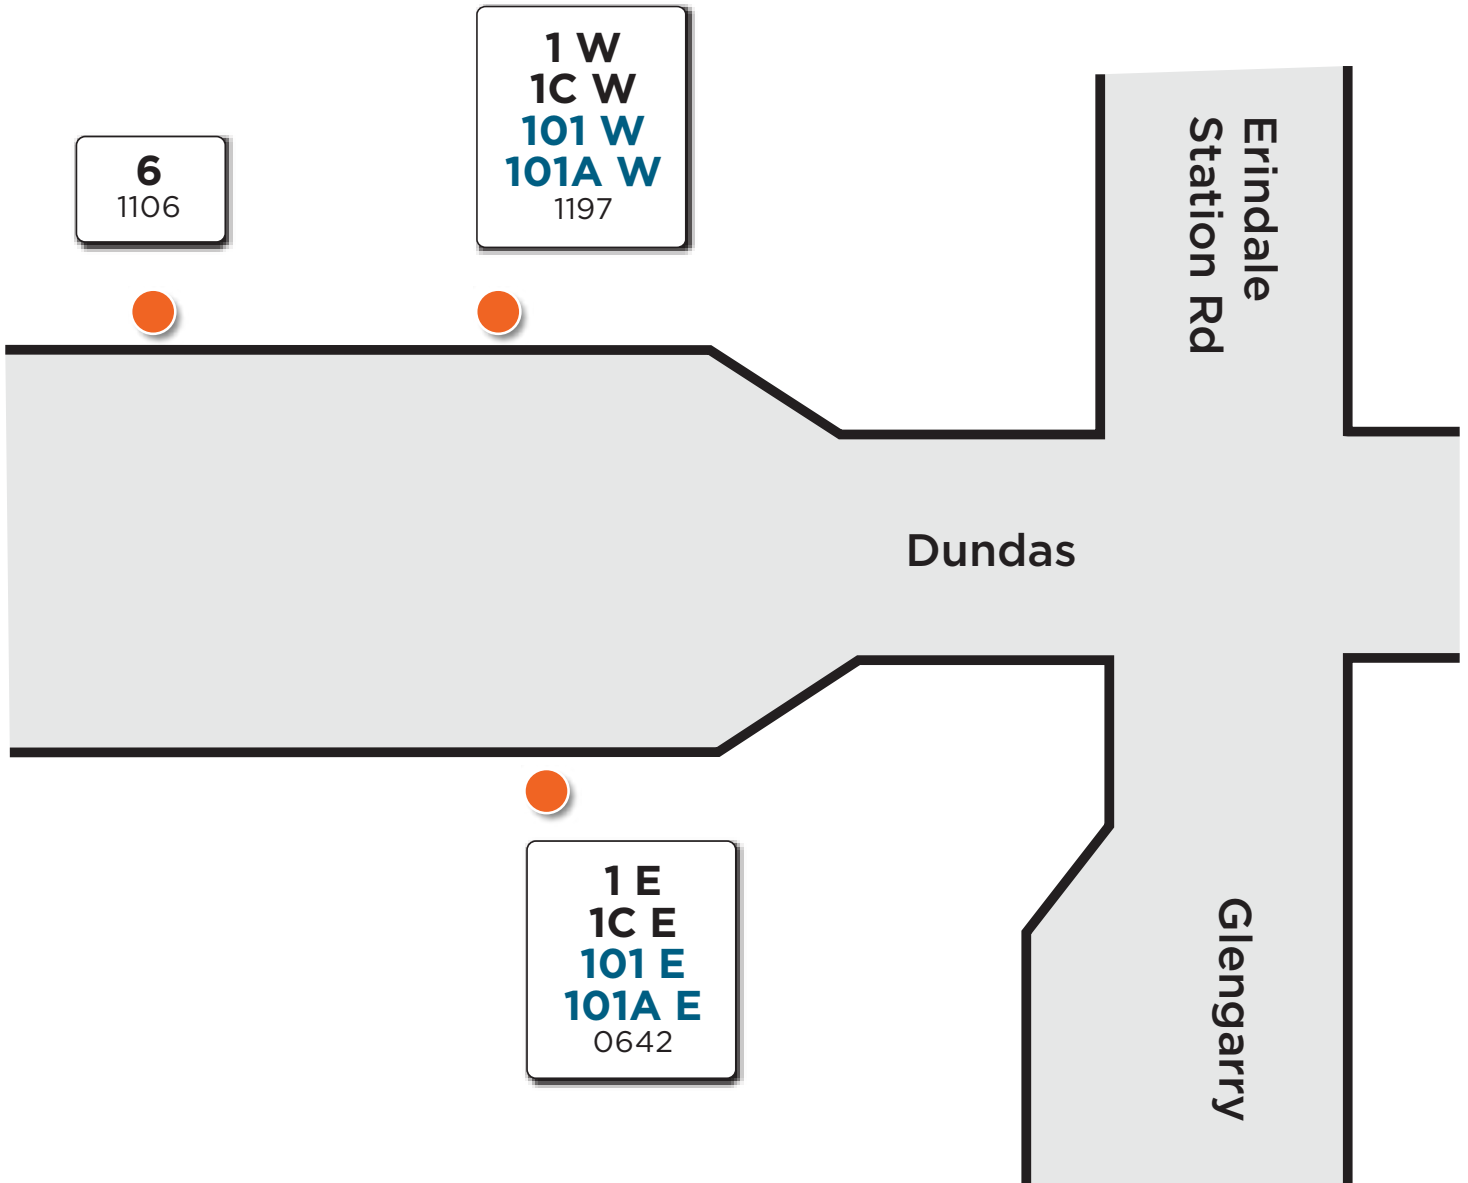

# Dundas/Erindale Station Road/Glengarry

Map not to scale

## Legend

<b>Local</b>	Route #	<b>6</b>	<b>Express</b>	Route #	<b>101 W</b>	<b>Bus Stop Marker</b>	
	Bus stop #	1106		Bus stop #	1197		

Effective: April 26, 2021