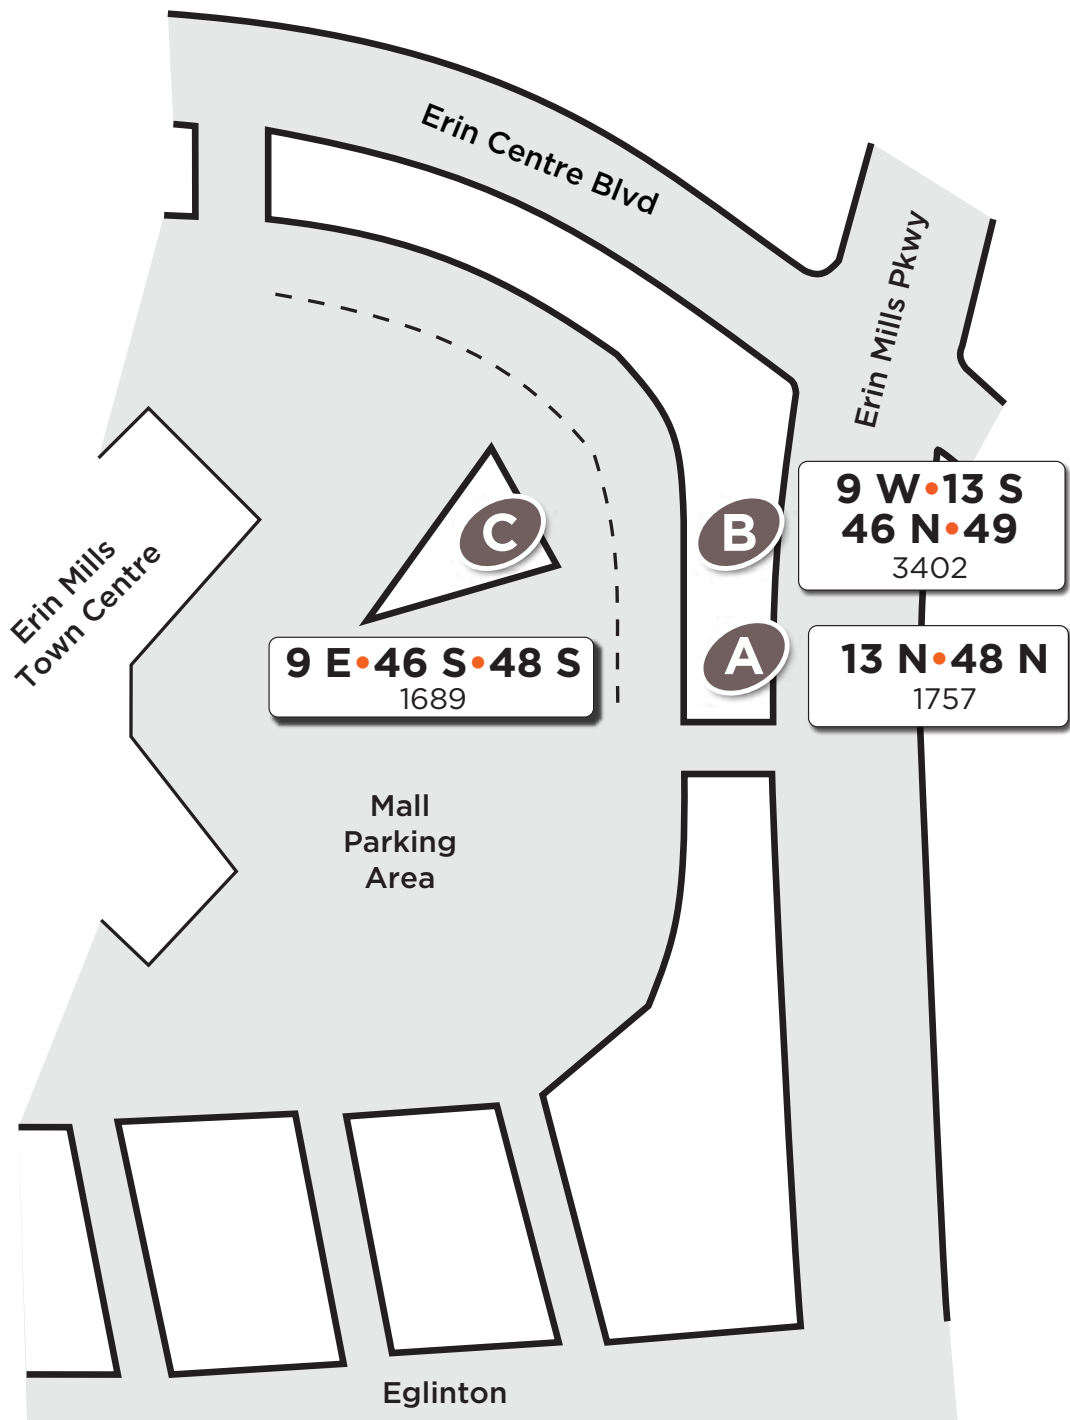

# Erin Mills Town Centre

Map not to scale

## Legend

**Local**

Route # — **13 N**  
Bus stop # — 1757

Platform Letter

Effective: February 26, 2024